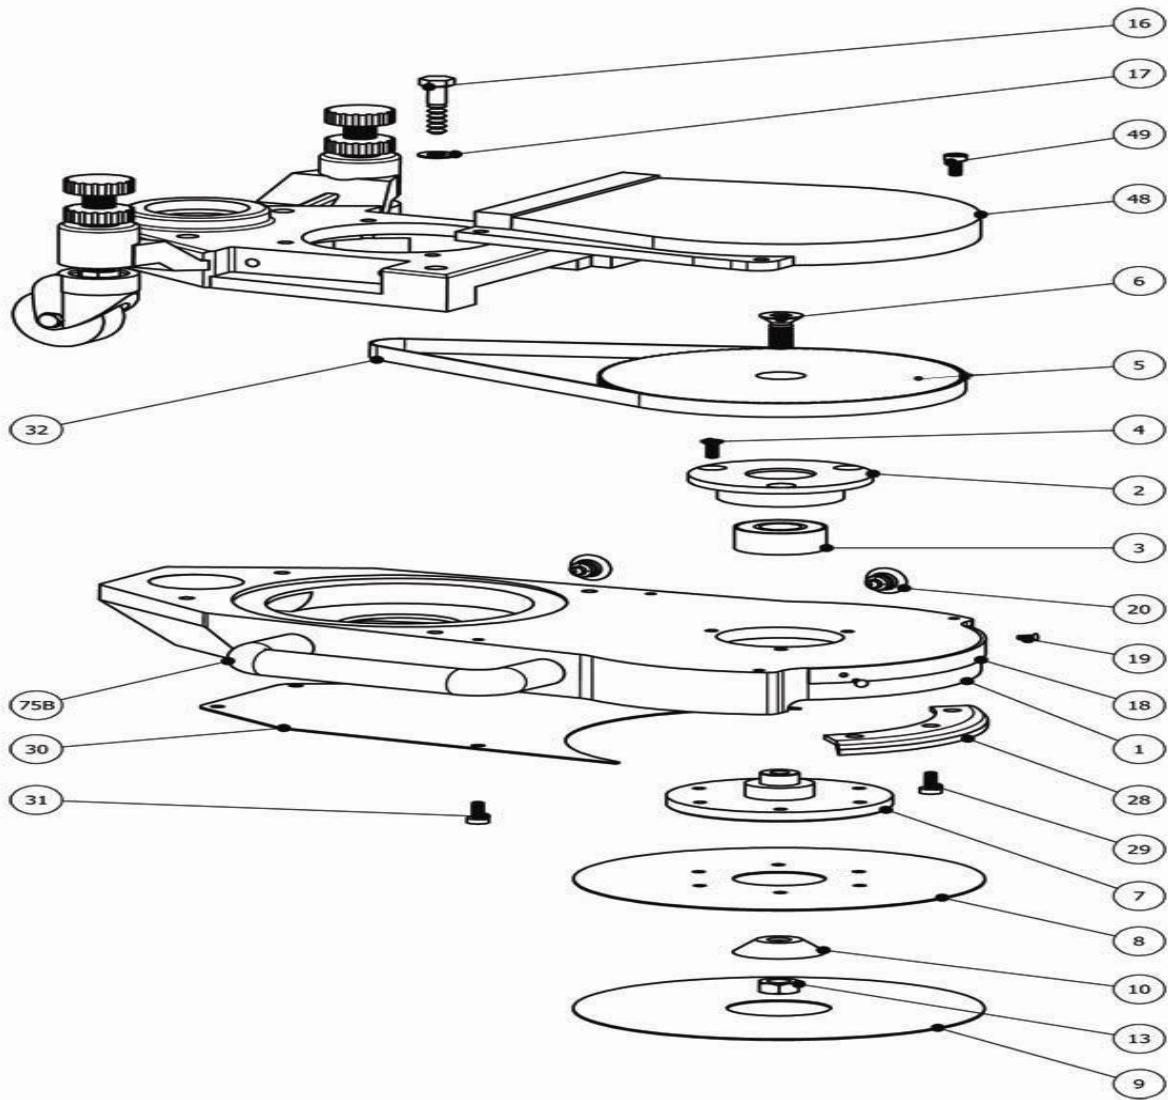

Edge old (before 2006) AMO230000.2 Edge sanding arm standard

Edge old (before 2006) AMO230000.2 Edge sanding arm standard

.	ASO232000.2	Sanding arm green
.	ASO232102	Bearing housing with bearings
01 .	ASO232001.2	SLIPARM BONA E 220MM LACK GRÖN
02 .	ASO232102	Bearing housing with bearings
03 .	ASO913203	Ball bearing 3203A2RS1TN9/MT33
04 .	ASO953415	Screw MF6S M6X14H
05 .	ASO232005	V-belt pulley big
06 .	ASO953623	Screw MF6S M10X45 threaded
07 .	ASO232207	Sanding centre
08 .	ASO232008	Steel disc Viking
09 .	ASO222059	Velcro disc dia. 178 mm.
10 .	ASO222053	Conical washer
11 .	ASO958012	Torx Screw MELRT M5X8 fzb
12 .	ASO931040	Circlip ring SGH40
13 .	ASO963600	Nut brass M6M M10
16 .	ASO951522	Screw M6S M8x40 Half threaded
17 .	ASO966500	Elastic Washer 8,1X14,8X2 fzb
18 .	ASO232006.3	Wall protection Bona Edge
19 .	ASO958120	Screw MFT GF M3x8
28 .	ASO222061	Skirting board protection
29 .	ASO950312	Screw MCS M5x8 fzb
30 .	ASO232030.3	Cover plate silenced grey
31 .	ASO953314	Screw MF6S M5x12H
32 .	ASO924690	Cogged belt Viking
48 .	ASO232048	Belt cover

49 .

ASO950315

Screw MCS M5x14 fzb