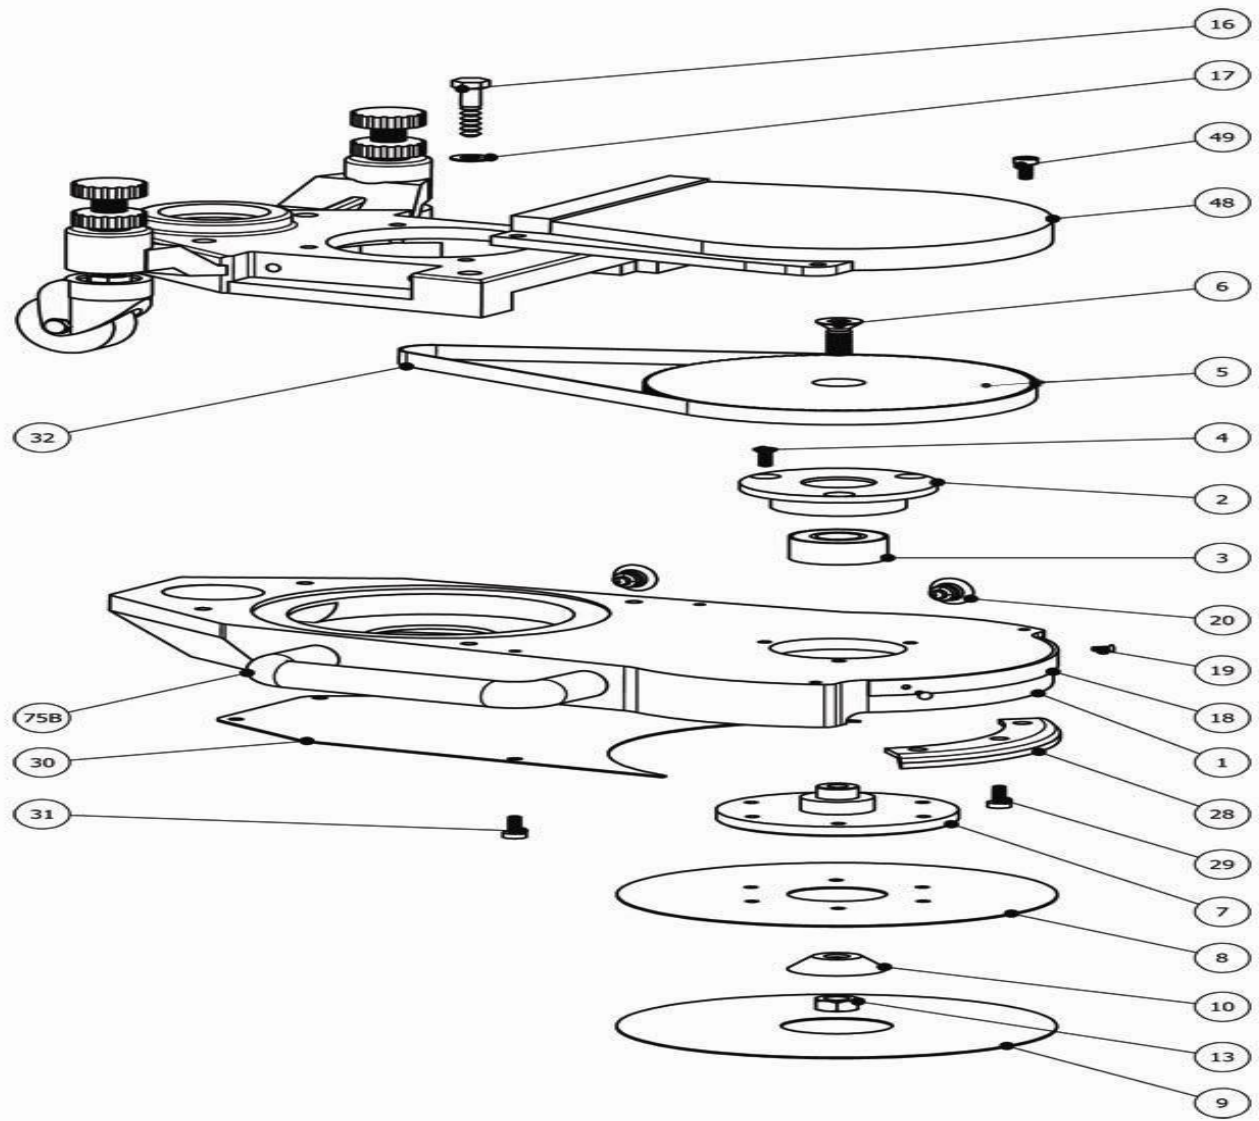

Edge old (before 2006) AMO230000.1 Edge sanding arm standard

Edge old (before 2006) AMO230000.1 Edge sanding arm standard

.	ASO232000.1	Sanding arm red
.	ASO232102	Bearing housing with bearings
01 .	ASO232001.1	SLIPARM BONA E 220MM LACK. RÖD
02 .	ASO232102	Bearing housing with bearings
03 .	ASO913203	Ball bearing 3203A2RS1TN9/MT33
04 .	ASO953415	Screw MF6S M6X14H
05 .	ASO232005	V-belt pulley big
06 .	ASO953623	Screw MF6S M10X45 threaded
07 .	ASO232207	Sanding centre
08 .	ASO232008	Steel disc Viking
09 .	ASO222059	Velcro disc dia. 178 mm.
10 .	ASO222053	Conical washer
11 .	ASO958012	Torx Screw MELRT M5X8 fzb
12 .	ASO931040	Circlip ring SGH40
13 .	ASO963600	Nut brass M6M M10
16 .	ASO951522	Screw M6S M8x40 Half threaded
17 .	ASO966500	Elastic Washer 8,1X14,8X2 fzb
18 .	ASO232006.3	Wall protection Bona Edge
19 .	ASO958120	Screw MFT GF M3x8
28 .	ASO222061	Skirting board protection
29 .	ASO950312	Screw MCS M5x8 fzb
30 .	ASO232030.3	Cover plate silenced grey
31 .	ASO953314	Screw MF6S M5x12H
32 .	ASO924690	Cogged belt Viking
48 .	ASO232048	Belt cover

49 .

ASO950315

Screw MCS M5x14 fzb