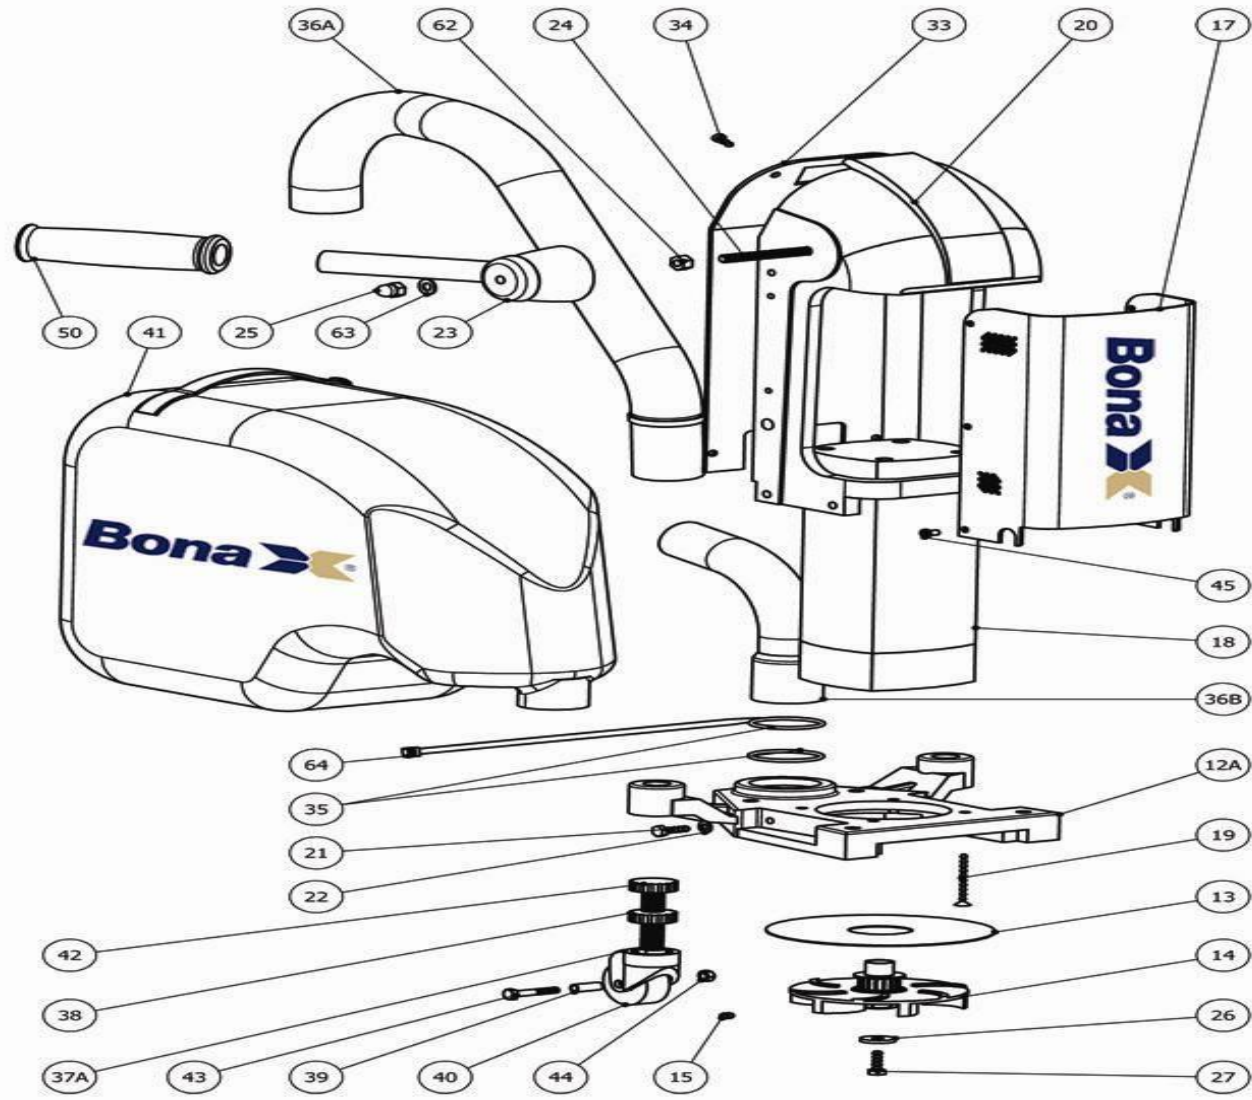

Edge old (before 2006) AMO230000.1 Edge housing

Edge old (before 2006) AMO230000.1 Edge housing

12 .	ASO231012.1	Motor bracket red
13 .	ASO231013	Cover plate
14 .	ASO231014	Ventilator compl.
15 .	ASO955412	Screw MSK6SS M6x8
17 .	ASO231022.3	Cover plate Bona Edge silenced
18 .	ASO900300	Motor 220V/50 Hz for Viking
19 .	ASO958065	Screw MPX-Z M5X50
21 .	ASO951418	Screw M6S M6x20 fzb
22 .	ASO968002	Spacer DB 6x12,5x0,2
23 .	ASO231023.1	Handle red
24 .	ASO951528	Screw threaded up M6S M8x70fzb
25 .	ASO962500	Nut-domed MHM M8 fzb
26 .	ASO965004	Washer TRSB 6,4X22X4 fzb
27 .	ASO951415	Screw M6S M6x14H fzb
33 .	ASO231033.1	Rear plate to front cover red
34 .	ASO950314	Screw MCS M5x12 fzb
35 .	ASO927044	O-ring 44,2x3
36 .	ASO231003.3	Dust tube Bona Edge
37 .	ASO231700.3	Wheel bracket with axle/wheel
38a .	ASO261037	Wheel locking
38b .	ASO960090	Nut ML6M M16 fzb
39 .	ASO261033	Spacing
40 .	ASO231045	Wheel DY=45 Bona Edge white
41 .	ASO992002	Dust bag
42 .	ASO261038	Wheel adjusting

43 .	ASO951421	Screw M6S M6x35 fzb
44 .	ASO961400	Nut Lock-King M6 low fzb
45 .	ASO958012	Torx Screw MELRT M5X8 fzb
50 .	ASO945570	Rubber handle
62 .	ASO960500	Nut M6M M8 fzb
63 .	ASO965500	Washer
64 .	ASO945724	Cable tie,c.bee opened 200x4,7