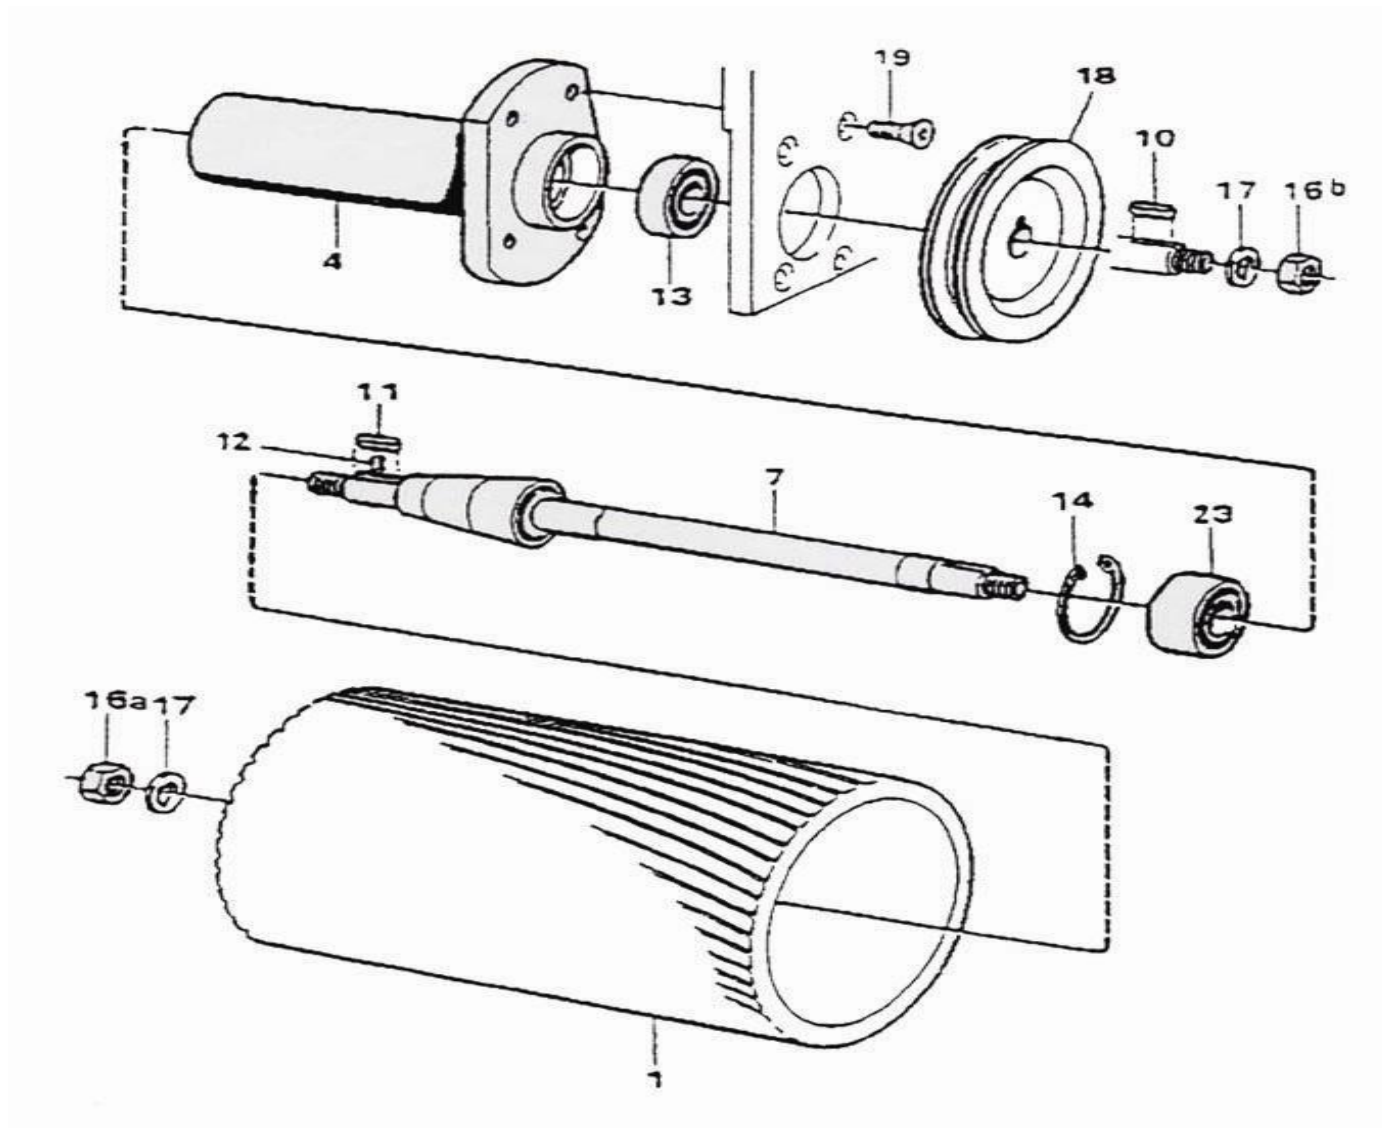

Bona Universal AMO110014.0 Universal drum 250mm

Bona Universal AMO110014.0 Universal drum 250mm

.	ASO112900	Roller bearing housing compl.
01 .	ASO112500.3	Sanding drum 250mm Combered
04 .	ASO112104	Bearing housing
07 .	ASO112107	Drum shaft
10 .	ASO932618	Key 6x6x18
11 .	ASO932622	Key 6x6x22
12 .	ASO936114	Spring pin FRP 3x12
13 .	ASO916205	Ball bearing 6205-2RSH
14 .	ASO931052	Circlip ring SGH52
15 .	ASO951519.3	Screw M6S M8x25 black
16 .	ASO960800	Nut M6M M14 (NV-22) fzb
17 .	ASO965800	Washer 15X26X2 fzb
18 .	ASO112218	Pulley, drum, POLY-V
19 .	ASO953621	Screw MF6S M10X35
20 .	ASO965500.3	Washer BRB 8,4x16x1,5 black
23 .	ASO913205	Ball bearing 3205A2RS1TN9/MT33