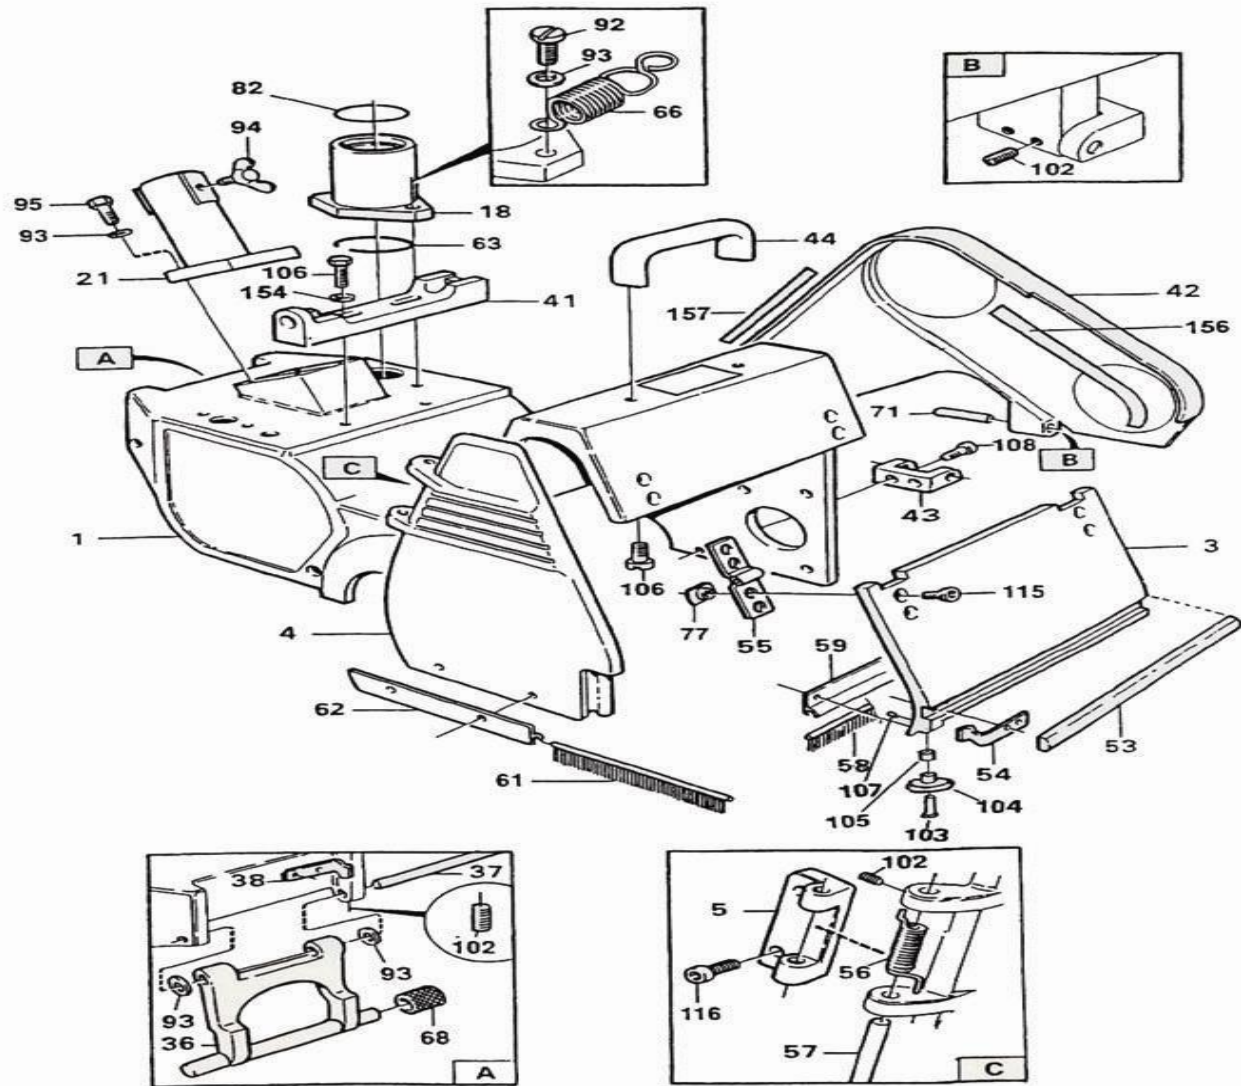

Bona Universal AMO110014.0 Universal chassis

Bona Universal AMO110014.0 Universal chassis

01 .	ASO111001.3	Chassis complete grey
02 .	ASO111041.3	Motor bracket rear grey
03 .	ASO111021.3	Handle bracket grey
04 .	ASO111500.3	Front cover complete grey
05 .	ASO111600.3	Side cover compl. Grey
06 .	ASO111042.3	Belt cover grey
07 .	ASO111018.3	Tube holder grey
08 .	ASO111016.3	Finger plate
11 .	ASO929021	Profile front cover
12 .	ASO929041	Sealing strip
13 .	ASO111037	Shaft for tilt support
14 .	ASO968106	Washer 8,4x24x2 fzb
16 .	ASO928061	Rubber string 6x200 (cut)
17 .	ASO965500	Washer
18 .	ASO951519	Screw M6S M8x25 fzb
19 .	ASO953419	Screw MF6S M6X25
23 .	ASO111015.3	Hinge for the side cover
24 .	ASO960040	Nut ML6M M6 fzb
25 .	ASO111055.3	Hinge for front cover grey
26 .	ASO111038	Locking plate for tilt support
27 .	ASO929051	Rubber cap dia 26x3,5
28 .	ASO945160	Quick lock (Set)
29 .	ASO945160	Quick lock (Set)
30 .	ASO968002	Spacer DB 6x12,5x0,2
31 .	ASO954213	Screw MFS M4X10 fzb
32 .	ASO950211	Screw MCS M4x6 fzb

34 .	ASO929011	Dust brush front cover
35 .	ASO929022.3	Profile side cover
36 .	ASO929012.3	Dust brush
37 .	ASO111013	Sliding bar
39 .	ASO945145	Locking knob WN730 T50-M10x25
40 .	ASO929032	Sealing strip belt cover, rear
41 .	ASO945192	Handle CC-192 black
42 .	ASO954213	Screw MFS M4X10 fzb
43 .	ASO937113	Pop rivet 3,2x9,7
44 .	ASO929080	Bumper
45 .	ASO937210	Pop rivet al/st 4,8x10,3 black
46 .	ASO951519	Screw M6S M8x25 fzb
47 .	ASO965500	Washer
48 .	ASO951518	Screw M6S M8x20 fzb
49 .	ASO950213	Screw MCS M4x10 fzb