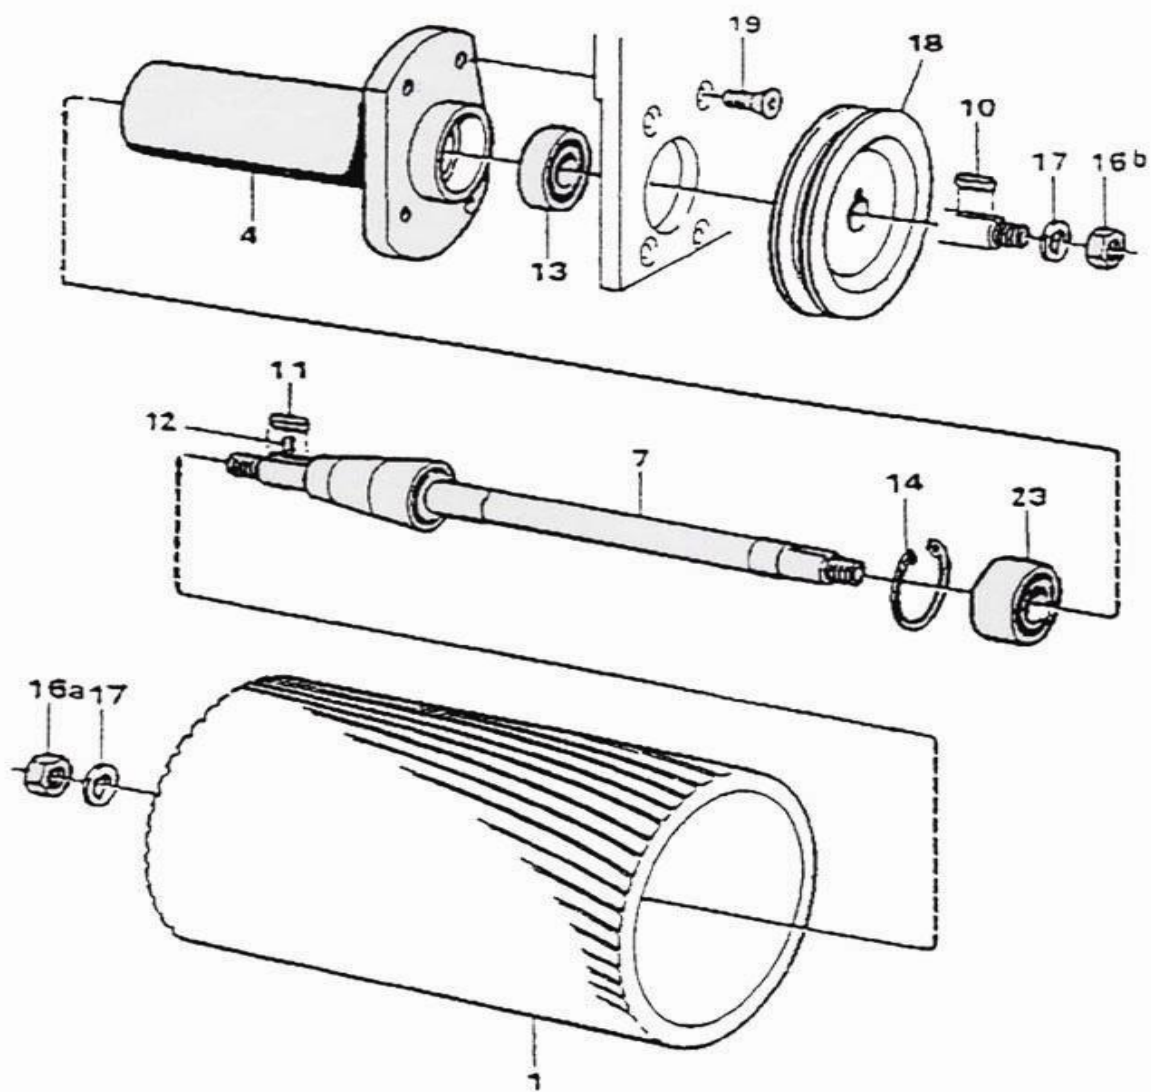

Bona Universal AMO110013.0 Universal drum 200mm

Bona Universal AMO110013.0 Universal drum 200mm

.	ASO112900	Roller bearing housing compl.
01 .	ASO112600.3	Sanding Drum 200mm Combered
04 .	ASO112104	Bearing housing
07 .	ASO112107	Drum shaft
10 .	ASO932618	Key 6x6x18
11 .	ASO932622	Key 6x6x22
12 .	ASO936114	Spring pin FRP 3x12
13 .	ASO916205	Ball bearing 6205-2RSH
14 .	ASO931052	Circlip ring SGH52
16a .	ASO960800	Nut M6M M14 (NV-22) fzb
16b .	ASO960801	Nut M6M M14 (NV-21)
17 .	ASO965800	Washer 15X26X2 fzb
18 .	ASO112018	Pulley, drum
19 .	ASO953620	Screw MF6S M10X30
23 .	ASO913205	Ball bearing 3205A2RS1TN9/MT33