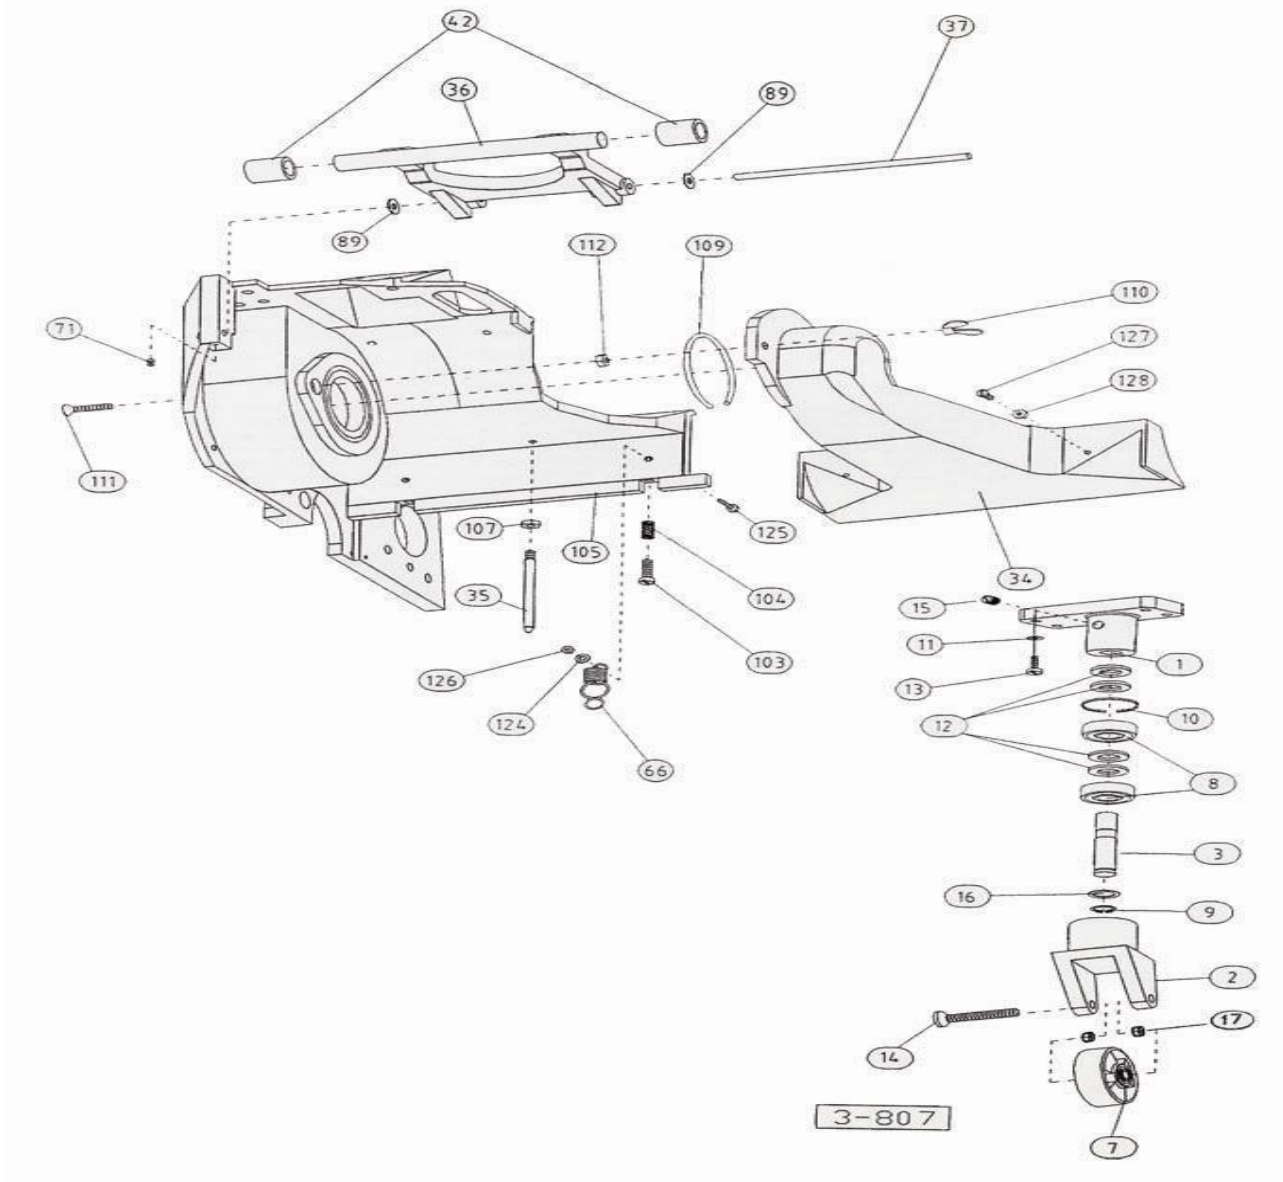

Bona Universal AMO110000.0 Universal rear wheel

Bona Universal AMO110000.0 Universal rear wheel

.	ASO111534	Intake duct compl.
.	ASO117500	Rear wheel with foot plate
.	ASO117501	Rear wheel excl.foot pl.compl.
.	ASO117502	Rear wheel w. foot plate
.	ASO117503	Rear wheel without foot plate
001 .	ASO117001	Rear wheel housing
002 .	ASO117002	Wheel bracket
003 .	ASO117003	Axle 17x98
007 .	ASO117007	Wheel complete
008 .	ASO916203	Ball bearing 6203-2RSH
009 .	ASO930017	Circlip ring SGA17
010 .	ASO931040	Circlip ring SGH40
011 .	ASO965500	Washer
012 .	ASO965900	Washer BRB17X30X3 FZB
013 .	ASO950519	Screw MCS M8x25 fzb
014 .	ASO953628	Screw MF6S M10x70
015 .	ASO955614	Screw MSK6SS M10X12
016 .	ASO968410	Spacer 17x24x1,0
017 .	ASO934028	Spacer 15x10,2x5
034 .	ASO111034	Intake duct
035 .	ASO111035	Guide pin
036 .	ASO111036	Tilt support
037 .	ASO111037	Shaft for tilt support
042 .	ASO929051	Rubber cap dia 26x3,5
066 .	ASO111066	Spring

071 .	ASO955412	Screw MSK6SS M6x8
089 .	ASO965500	Washer
103 .	ASO950519	Screw MCS M8x25 fzb
104 .	ASO941020	Spring TF1x8x20
105 .	ASO928151	Rubber molding 270x10x15 cut
107 .	ASO960500	Nut M6M M8 fzb
109 .	ASO111088	Sealing intake duct 66x88
110 .	ASO962005	Wing nut MVM M8 fzb
111 .	ASO954520	Screw MFS M8X30 fzb
112 .	ASO960050	Nut ML6M M8 fzb
124 .	ASO968002	Spacer DB 6x12,5x0,2
125 .	ASO951418	Screw M6S M6x20 fzb
126 .	ASO960400	Nut M6M M6 fzb
128 .	ASO960400	Nut M6M M6 fzb