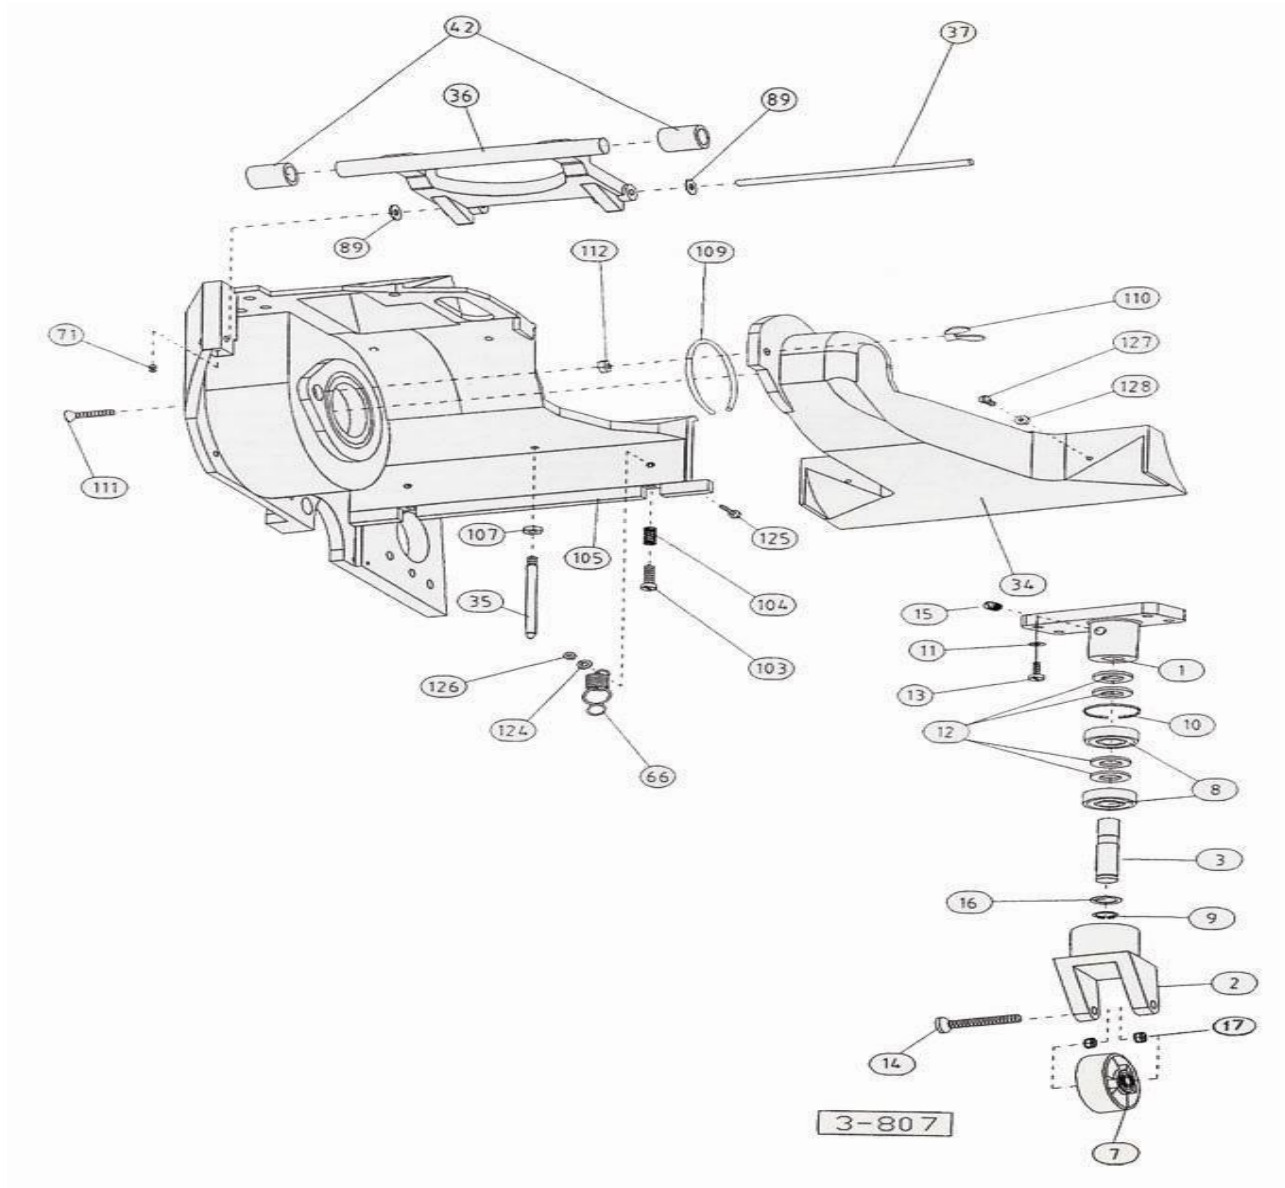

Bona Universal AMO110000.0 Universal rear wheel

Bona Universal AMO110000.0 Universal rear wheel

.	ASO111534	Intake duct compl.
.	ASO117500	Rear wheel with foot plate
.	ASO117501	Rear wheel excl.foot pl.compl.
.	ASO117502	Rear wheel w. foot plate
.	ASO117503	Rear wheel without foot plate
001 .	ASO117001	Rear wheel housing
002 .	ASO117002	Wheel bracket
003 .	ASO117003	Axle 17x98
007 .	ASO117007	Wheel complete
008 .	ASO916203	Ball bearing 6203-2RSH
009 .	ASO930017	Circlip ring SGA17
010 .	ASO931040	Circlip ring SGH40
011 .	ASO965500	Washer
012 .	ASO965900	Washer BRB17X30X3 FZB
013 .	ASO950519	Screw MCS M8x25 fzb
014 .	ASO953628	Screw MF6S M10x70
015 .	ASO955614	Screw MSK6SS M10X12
016 .	ASO968410	Spacer 17x24x1,0
017 .	ASO934028	Spacer 15x10,2x5
034 .	ASO111034	Intake duct
035 .	ASO111035	Guide pin
036 .	ASO111036	Tilt support
037 .	ASO111037	Shaft for tilt support
042 .	ASO929051	Rubber cap dia 26x3,5
066 .	ASO111066	Spring

071 .	ASO955412	Screw MSK6SS M6x8
089 .	ASO965500	Washer
103 .	ASO950519	Screw MCS M8x25 fzb
104 .	ASO941020	Spring TF1x8x20
105 .	ASO928151	Rubber molding 270x10x15 cut
107 .	ASO960500	Nut M6M M8 fzb
109 .	ASO111088	Sealing intake duct 66x88
110 .	ASO962005	Wing nut MVM M8 fzb
111 .	ASO954520	Screw MFS M8X30 fzb
112 .	ASO960050	Nut ML6M M8 fzb
124 .	ASO968002	Spacer DB 6x12,5x0,2
125 .	ASO951418	Screw M6S M6x20 fzb
126 .	ASO960400	Nut M6M M6 fzb
128 .	ASO960400	Nut M6M M6 fzb