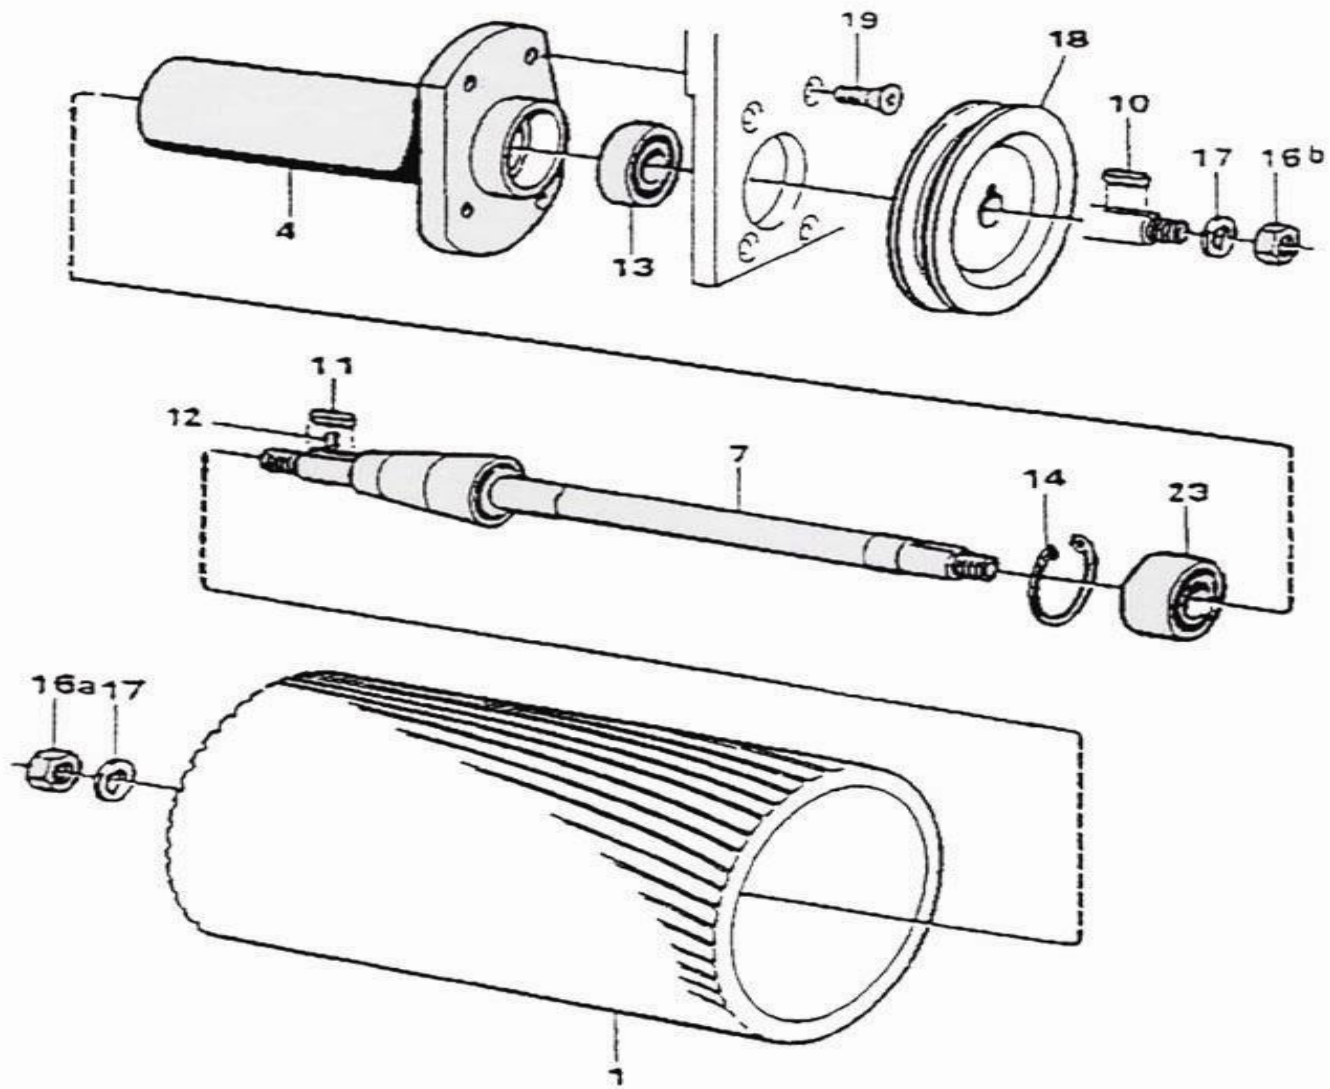

Bona Universal AMO110000.0 Universal drum 250mm

Bona Universal AMO110000.0 Universal drum 250mm

.	ASO112900	Roller bearing housing compl.
01 .	ASO112500.3	Sanding drum 250mm Combered
04 .	ASO112104	Bearing housing
07 .	ASO112107	Drum shaft
10 .	ASO932618	Key 6x6x18
11 .	ASO932622	Key 6x6x22
12 .	ASO936114	Spring pin FRP 3x12
13 .	ASO916205	Ball bearing 6205-2RSH
14 .	ASO931052	Circlip ring SGH52
16a .	ASO960800	Nut M6M M14 (NV-22) fzb
16b .	ASO960801	Nut M6M M14 (NV-21)
17 .	ASO965800	Washer 15X26X2 fzb
18 .	ASO112018	Pulley, drum
19 .	ASO953620	Screw MF6S M10X30
23 .	ASO913205	Ball bearing 3205A2RS1TN9/MT33