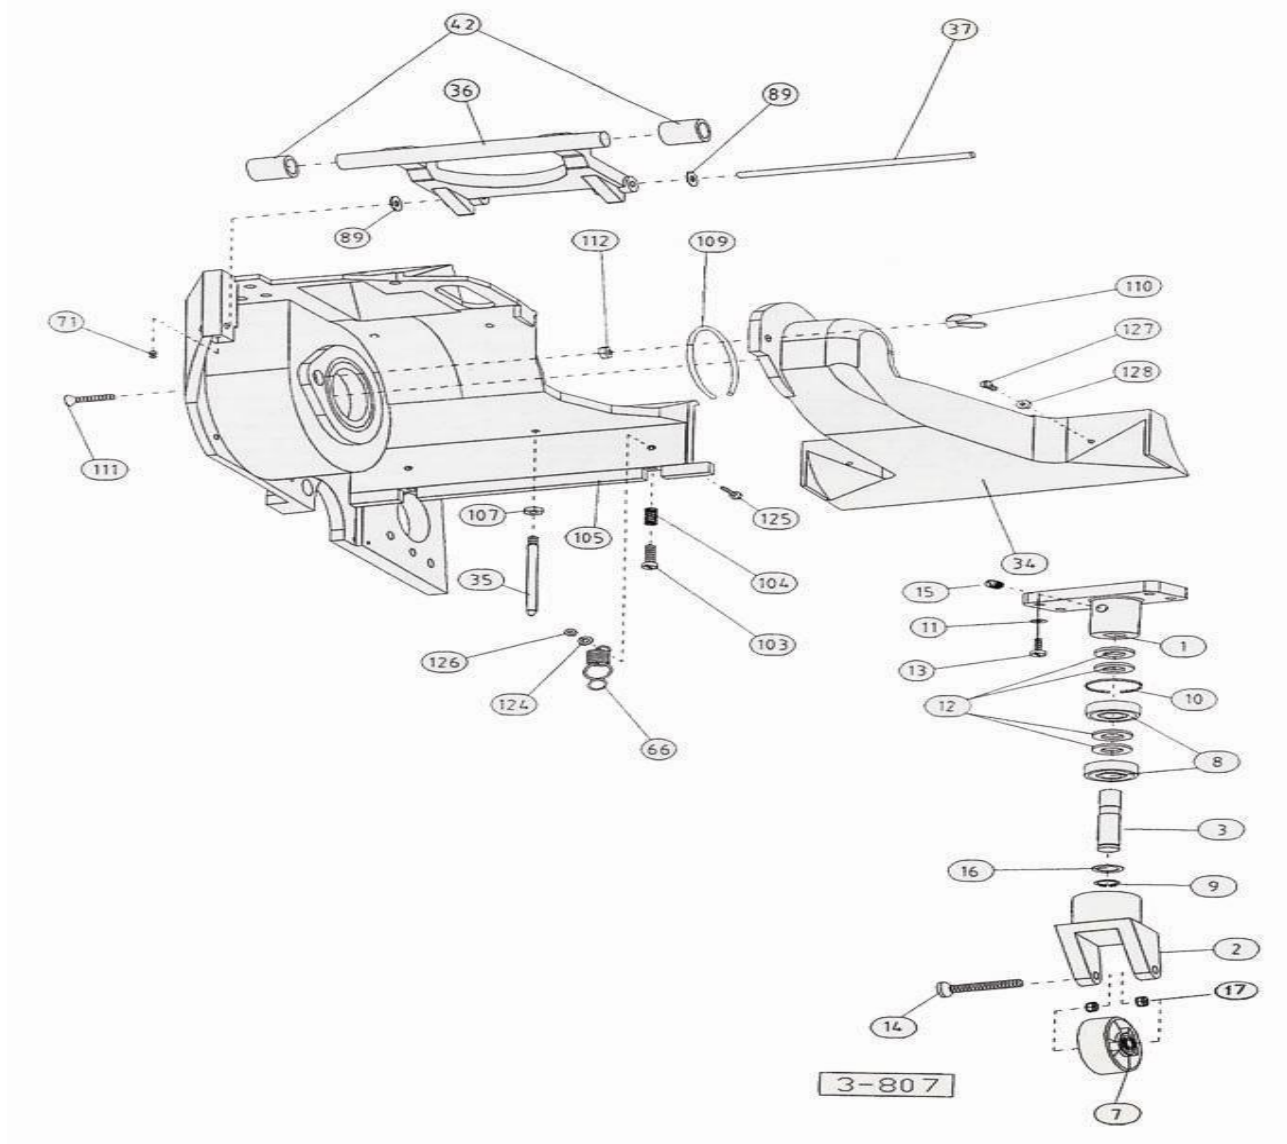

Bona Universal AM0001503 Universal rear wheel

Bona Universal AM0001503 Universal rear wheel

.	ASO111534	Intake duct compl.
.	ASO117500	Rear wheel with foot plate
.	ASO117501	Rear wheel excl.foot pl.compl.
.	ASO117502	Rear wheel w. foot plate
.	ASO117503	Rear wheel without foot plate
001 .	ASO117001	Rear wheel housing
002 .	ASO117002	Wheel bracket
003 .	ASO117003	Axle 17x98
007 .	ASO117007	Wheel complete
008 .	ASO916203	Ball bearing 6203-2RSH
009 .	ASO930017	Circlip ring SGA17
010 .	ASO931040	Circlip ring SGH40
011 .	ASO965500	Washer
012 .	ASO965900	Washer BRB17X30X3 FZB
013 .	ASO950519	Screw MCS M8x25 fzb
014 .	ASO953628	Screw MF6S M10x70
015 .	ASO955614	Screw MSK6SS M10X12
016 .	ASO968410	Spacer 17x24x1,0
017 .	ASO934028	Spacer 15x10,2x5
034 .	ASO111034	Intake duct
035 .	ASO111035	Guide pin
036 .	ASO111036	Tilt support
037 .	ASO111037	Shaft for tilt support
042 .	ASO929051	Rubber cap dia 26x3,5
066 .	ASO111066	Spring

071 .	ASO955412	Screw MSK6SS M6x8
089 .	ASO965500	Washer
103 .	ASO950519	Screw MCS M8x25 fzb
104 .	ASO941020	Spring TF1x8x20
105 .	ASO928151	Rubber molding 270x10x15 cut
107 .	ASO960500	Nut M6M M8 fzb
109 .	ASO111088	Sealing intake duct 66x88
110 .	ASO962005	Wing nut MVM M8 fzb
111 .	ASO954520	Screw MFS M8X30 fzb
112 .	ASO960050	Nut ML6M M8 fzb
124 .	ASO968002	Spacer DB 6x12,5x0,2
125 .	ASO951418	Screw M6S M6x20 fzb
126 .	ASO960400	Nut M6M M6 fzb
128 .	ASO960400	Nut M6M M6 fzb