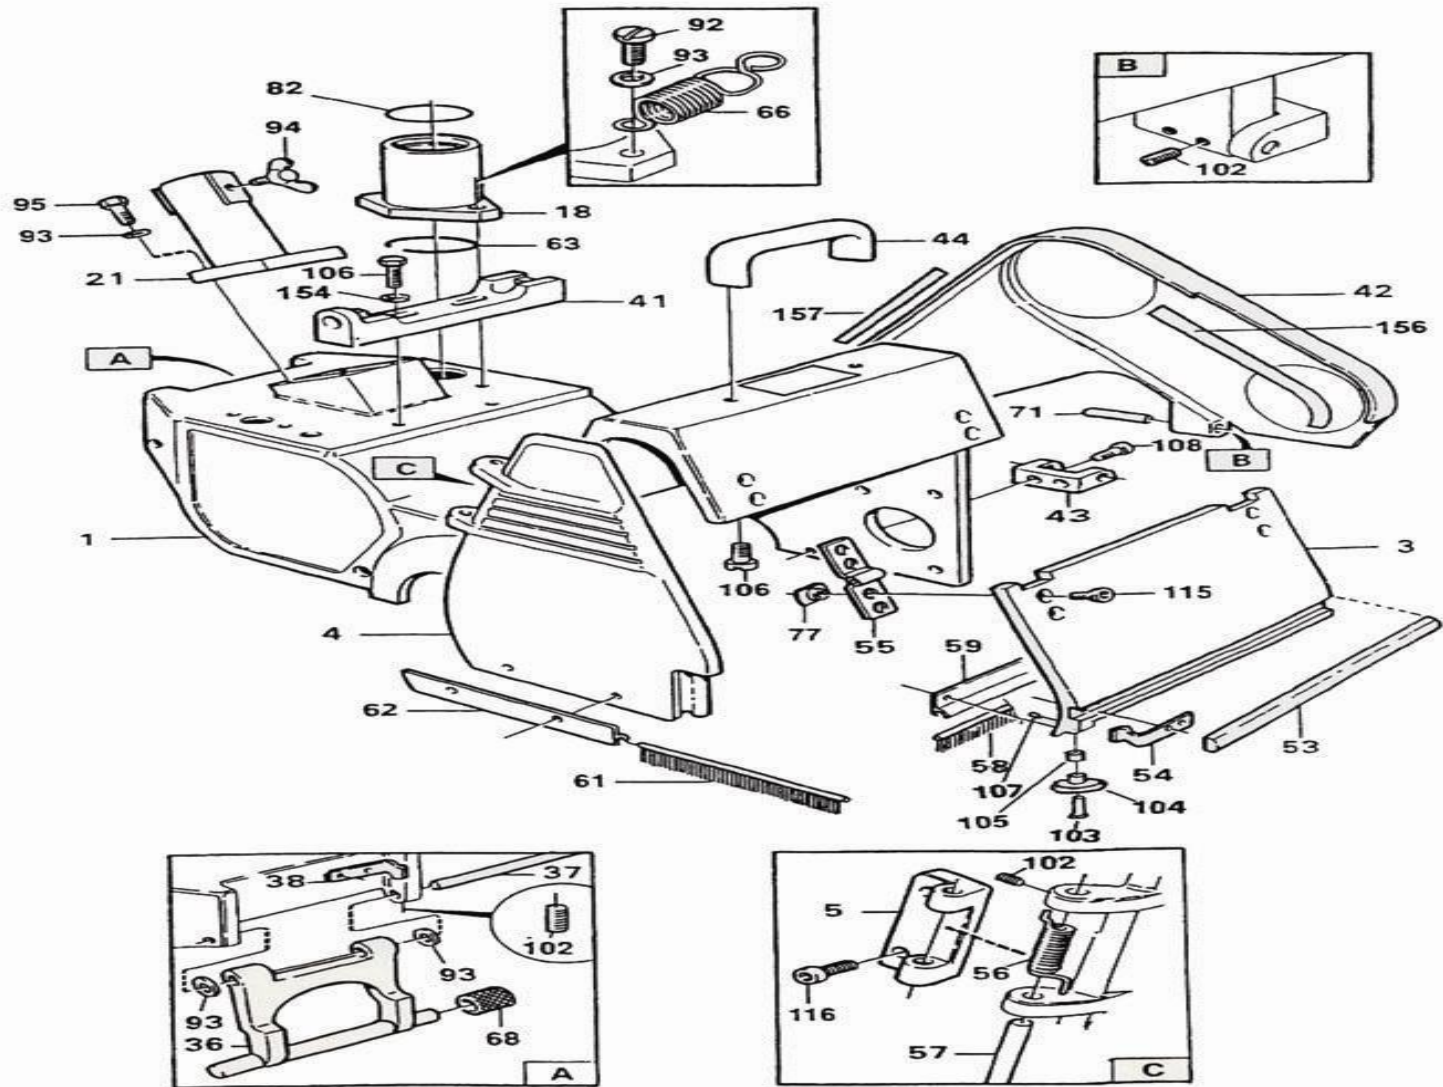

Bona Universal AM0001503 Universal chassis

Bona Universal AM0001503 Universal chassis

.	ASO111020	Tube holder
.	ASO111040	Belt cover
.	ASO111500	Front cover complete
.	ASO111536	Tilt supporting
.	ASO111600	Side cover complete
001 .	ASO111102	CHASSI B. BELT BEARBETAD LEGO
003 .	ASO111003	Front cover
004 .	ASO111600	Side cover complete
005 .	ASO111005	Hinge bracket side cover
018 .	ASO111018	Tube holder
021 .	ASO111021	Handle bracket
036 .	ASO111036	Tilt support
037 .	ASO111037	Shaft for tilt support
038 .	ASO111038	Locking plate for tilt support
041 .	ASO111041	Motor bracket, rear
042 .	ASO111042	Belt cover
043 .	ASO111043	Bracket
044 .	ASO945128	Lifting handle GM-GMU
053 .	ASO929041	Sealing strip
054 .	ASO111054	Locking plate side cover
055 .	ASO111055	Hinge
056 .	ASO111056	Spring
057 .	ASO111057	Axle

058 .	ASO929011	Dust brush front cover
059 .	ASO929021	Profile front cover
061 .	ASO929012	Dust brush side cover
062 .	ASO929022	Profile side cover
063 .	ASO928061	Rubber string 6x200 (cut)
066 .	ASO111066	Spring
068 .	ASO929051	Rubber cap dia 26x3,5
071 .	ASO935550	Cylinder pin 8x50
077a .	ASO960400	Nut M6M M6 fzb
077b .	ASO968002	Spacer DB 6x12,5x0,2
082 .	ASO927057	O-ring 57,15x3,5
092 .	ASO950519	Screw MCS M8x25 fzb
093 .	ASO965500	Washer
094 .	ASO958620	Wingheaded screw M10x30
095 .	ASO951519	Screw M6S M8x25 fzb
102 .	ASO955412	Screw MSK6SS M6x8
103 .	ASO935035	Cylinder bolt CBH 6x35 FZB
104 .	ASO111048	Front wheel
105 .	ASO934035	Spacer GMU250
106 .	ASO951518	Screw M6S M8x20 fzb
107 .	ASO955411	Screw MSK6SS M6X6
108 .	ASO953419	Screw MF6S M6X25
115 .	ASO953413	Screw MF6S M6X10
116 .	ASO952416	Screw MC6S M6x16 fzb

- 154 . ASO965050 Washer 8X22X1,5
- 156 . ASO929031 Sealing strip belt cover front
- 157 . ASO929032 Sealing strip belt cover, rear