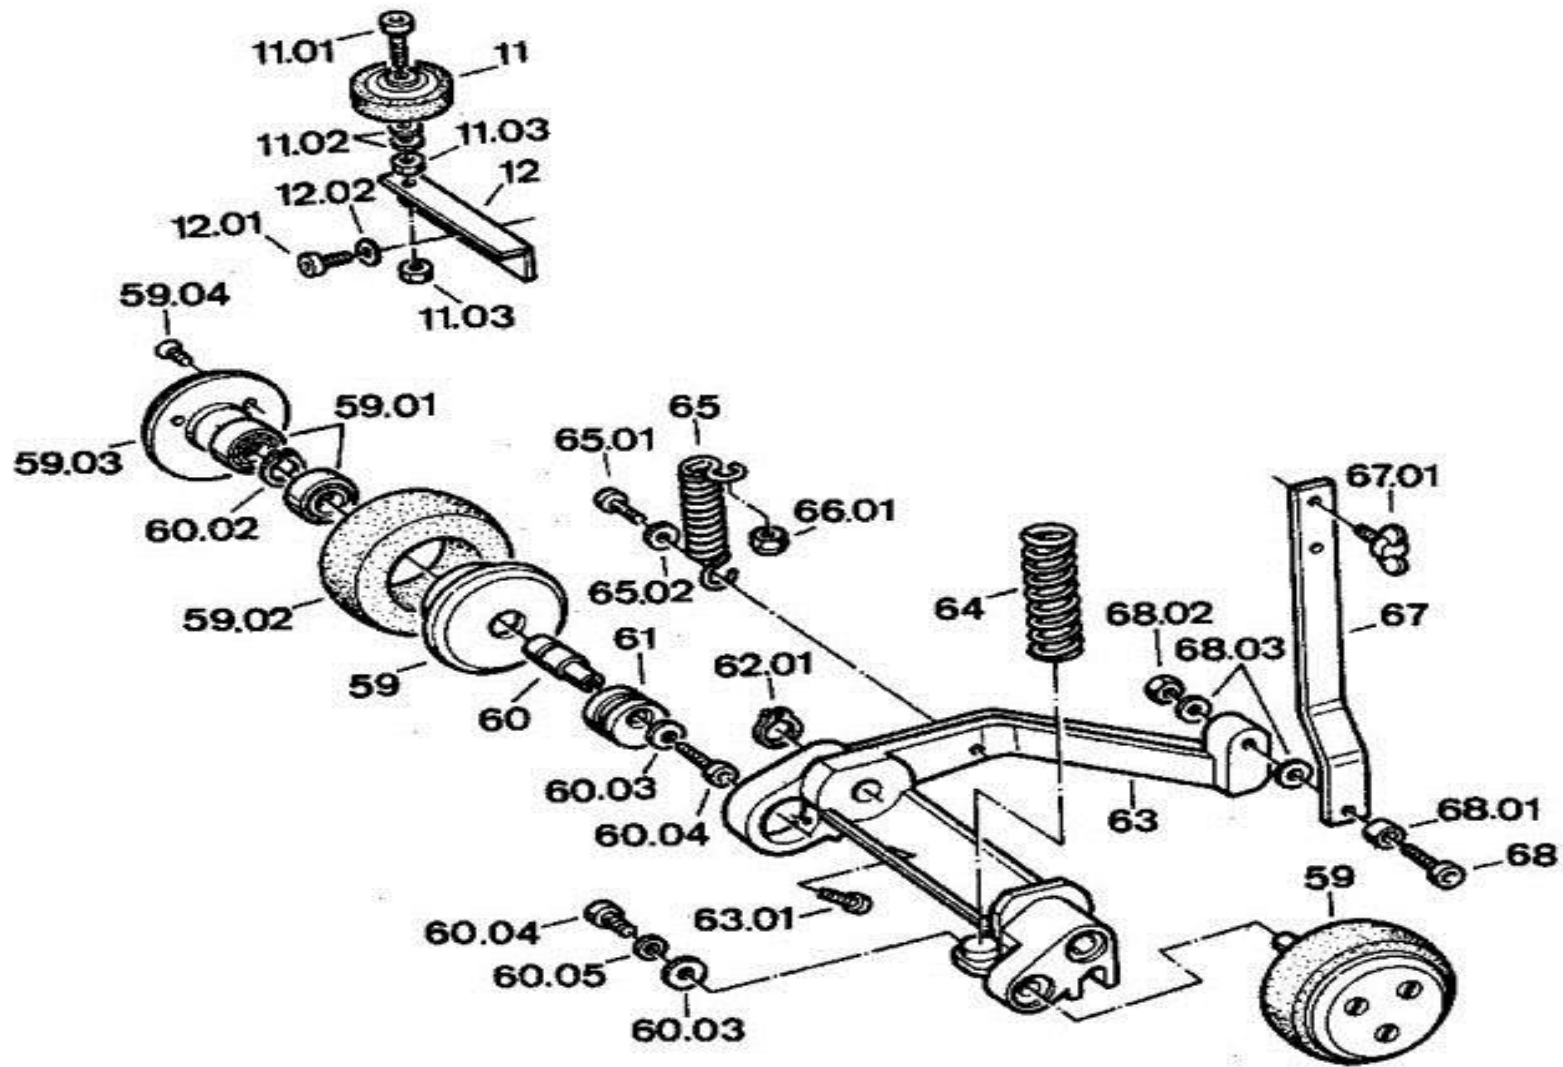

Bona Super 8 Belt Sander AM0001505 Super 8 wheel

Bona Super 8 Belt Sander AM0001505 Super 8 wheel

.	AS2260.00T	Wheel axle (Threaded)
.	AS2261.00T	CAM (THREADED)
.	AS2263.00T	RUN WHEEL BRACKET W/THREAD
11.00 .	AS2211.00	BUMPER WHEEL (\$11.00)
11.01 .	AS2211.01	RETAINING SCREW (\$11.01)
11.02 .	AS2211.02	Washer (\$11.02)
11.03 .	AS2211.03	LOCK NUT (\$11.03)
12.00 .	AS2212.00	BUMPER WHEEL SUPPORT (\$12.00)
12.01 .	AS2212.01	RETAINING SCREW (\$12.01)
12.02 .	AS2212.02	Washer (\$12.02)
59.00 .	AS2258.00	CASTER WHEEL FELLOE
59.01 .	ASO916202	Ball bearing 6202-2RSH/C3
59.02 .	AS2258.02	TIRE (\$59.02)
59.03 .	AS2258.03	FELLOE COVER (\$58.03)
59.04 .	AS2258.04	Retaining screws
60.00 .	AS2260.00	Wheel axle W/O Thread
60.02 .	AS2260.02	LOCKING RING BALL BEARING
60.03 .	AS2260.03	Distance Washers
60.04 .	AS2260.04	Mounting screws
60.05 .	AS2260.05	Spring tooth lock washers
61.00 .	AS2261.00	CAM W/O THREAD
63.00 .	AS2263.00	RUN WHEEL BRACKET W/O THREAD
63.01 .	AS2263.01	Cam Adjustment screw

64.00 .	AS2214.01	PRESSURE SPRING TRAVEL ROD
65.00 .	AS2265.00	REGULATOR SPRING
65.01 .	AS2265.01	Spring Retaining screw
65.02 .	AS2265.02	Washer
66.01 .	AS2266.01	LOCK NUTS
67.00 .	AS2267.00	Control Rod Connector
67.01 .	AS2267.01	Wing screws
68.00 .	AS2268.00	Connection screw
68.01 .	AS2246.03	SPACER FOR SCREW
68.02 .	AS2268.02	Lock nut
68.03 .	AS2268.03	Washer