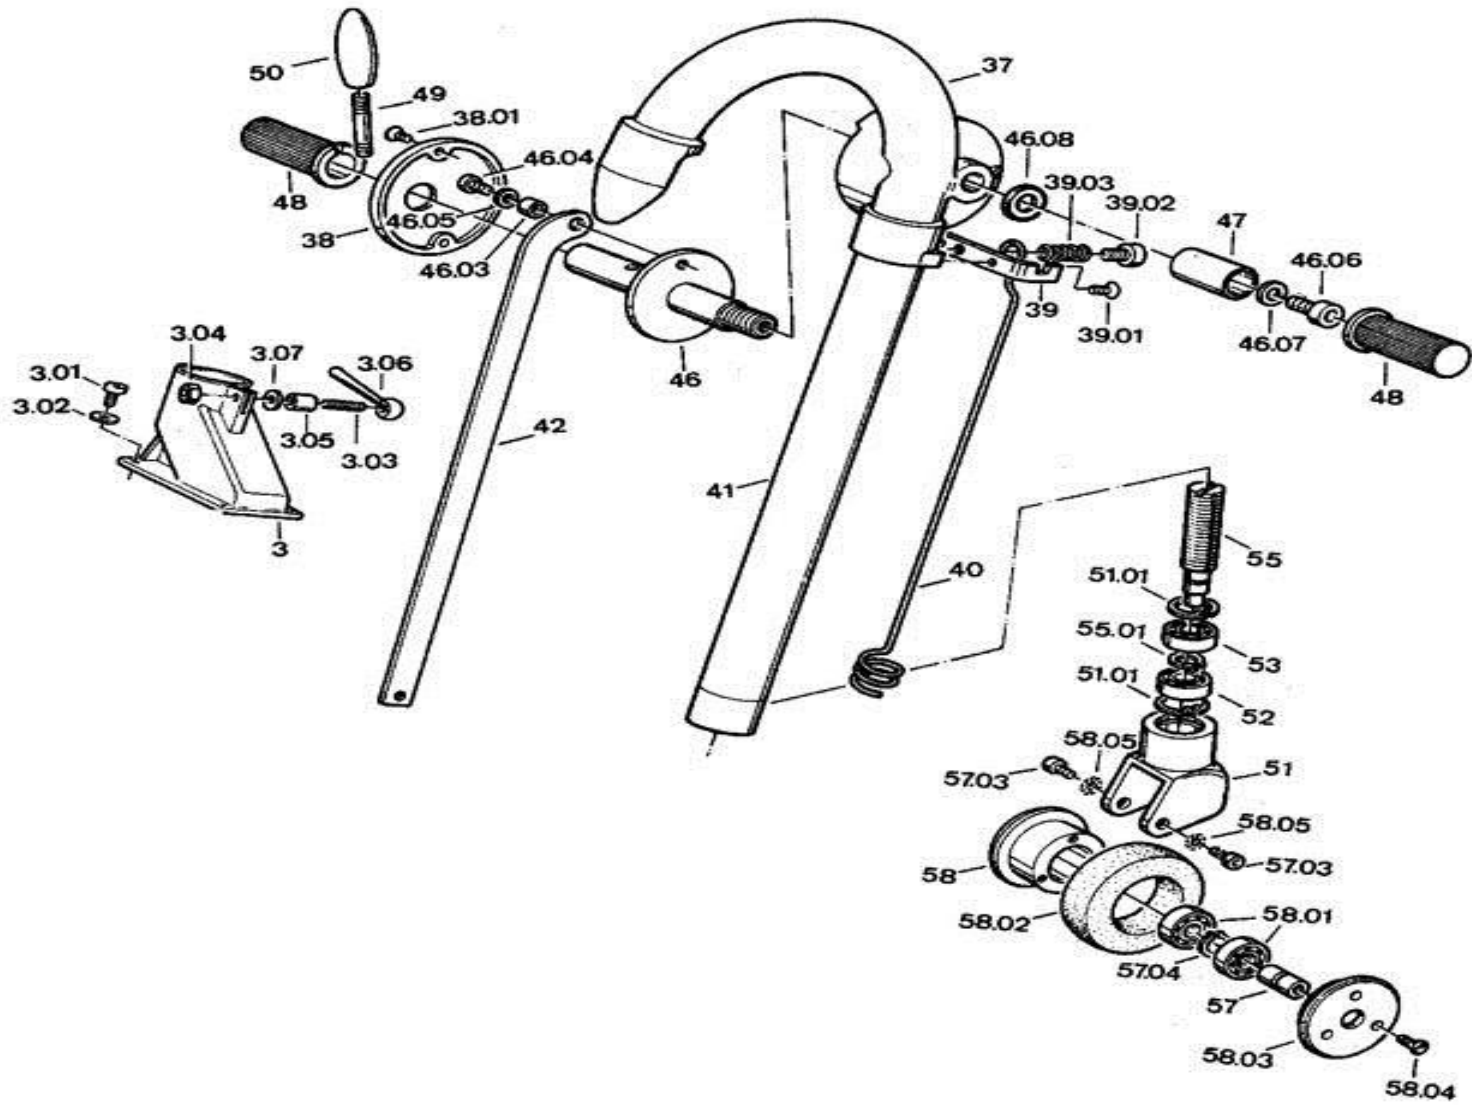

Bona Super 8 Belt Sander AM0001505 Super 8 handle

Bona Super 8 Belt Sander AM0001505 Super 8 handle

03.00 .	AS2203.00	DUST PIPE SUPPORT
03.01 .	AS2203.01	Mounting screws
03.02 .	AS2203.02	Spring tooth lock washers
03.03 .	AS2203.03	CLAMPING SCREW
03.05 .	AS2203.05	SPACER #3.05
03.06 .	AS2203.06	LOCKING LEVER #3.06
03.07 .	AS2203.07	Washer
37.00 .	AS2237.00FE	FEATHER HANDLE STEERING HEAD
38.00 .	AS2238.00FE	FEATHER HANDLE COVER PLATE
38.01 .	AS2238.01	MOUNTING SCREWS (COVER PLATE)
39.00 .	AS2239.00	CABLE ARM BRACKET (\$39.00)
39.01 .	AS2239.01	CABLE ARM BRACKET MOUNT
39.02 .	AS2239.02	LOCKING SCREW
39.03 .	AS2239.03	PRESSURE SPRING (39.03)
40.00 .	AS2240.00	CABLE ARM (\$40.00)
41.00 .	AS2241.00	DUST PIPE
42.00 .	AS2242.00	Control Rod
46.00 .	AS2246.00F	RIGHT FEATHER HAND GRIP METAL
46.03 .	AS2246.03	SPACER FOR SCREW
46.04 .	AS2246.04	RETAINING SCREWS
46.05 .	AS2246.05	Washers
46.06 .	AS2239.02	LOCKING SCREW
46.07 .	AS2246.05	Washers

46.08 .	AS2246.08	Washer (Right hand grip)
47.00 .	AS2247.00	LEFT HAND GRIP METAL
48.00 .	AS2248.00	RUBBER GRIP (S48.00)
49.00 .	AS2249.00	HEIGHT REGULATING LEVER
50.00 .	AS2250.00	PLASTIC KNOB (S14.06/S50.00)
51.00 .	AS2251.00	FORK ONLY SUPER 8
51.01 .	AS2251.01	LOCKING RINGS (S51.01)
52.00 .	ASO916202	Ball bearing 6202-2RSH/C3
53.00 .	ASO916003	Ball bearing 6003-2RSH
55.00 .	AS2255.00	Casoring Shafts
55.01 .	AS2255.01	Locking nut
57.00 .	AS2257.00	Castor Wheel Axles
57.03 .	AS2257.03	Retaining screw
57.04 .	AS2257.04	Locking Ring
58.00 .	AS2258.00	CASTER WHEEL FELLOE
58.01 .	ASO916202	Ball bearing 6202-2RSH/C3
58.02 .	AS2258.02	TIRE (S59.02)
58.03 .	AS2258.03	FELLOE COVER (S58.03)
58.04 .	AS2258.04	Retaining screws
58.05 .	AS2258.05	Spring tooth lock washers