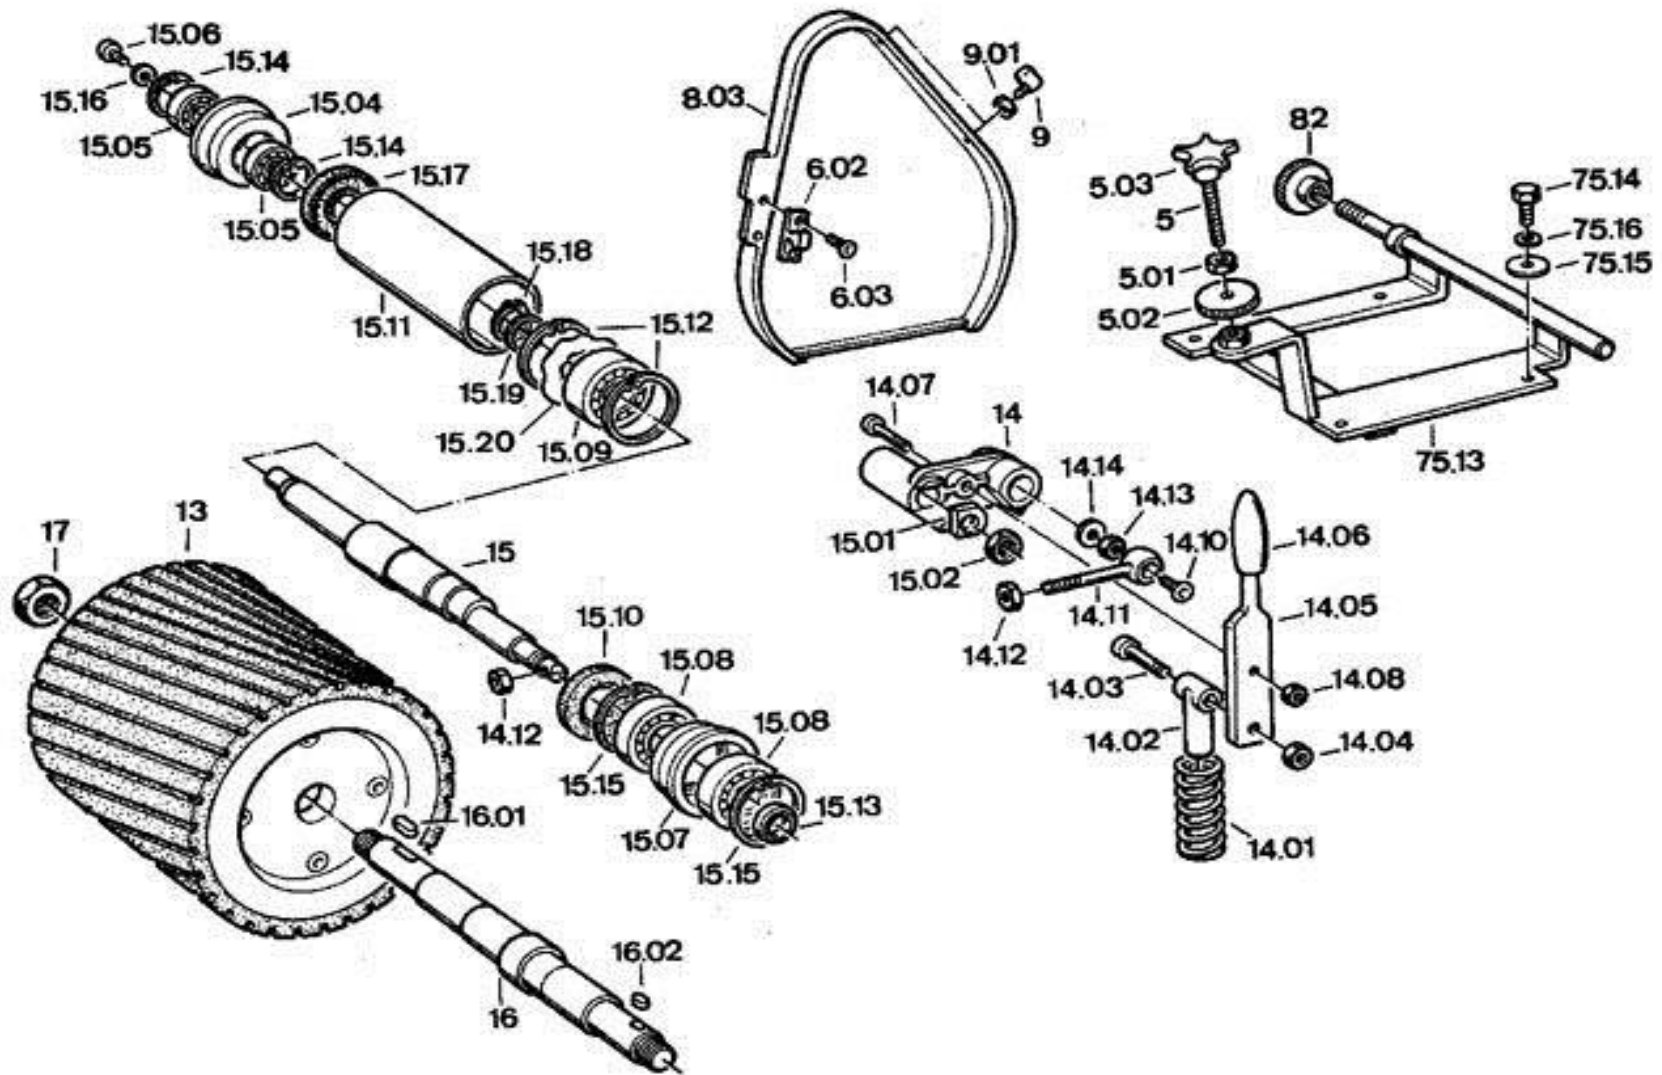

Bona Super 8 Belt Sander AM0001505 Super 8 drum

Bona Super 8 Belt Sander AM0001505 Super 8 drum

.	AS2205.COM	V-BELT TENSION SCREW COMP
05.01 .	AS2205.01	LOCK NUT SUPER 8
05.02 .	AS2205.04	KNURLED NUT SUPER 8
05.03 .	AS2205.03	STAR KNOB SUPER 8
06.02 .	AS2206.02	LOCK NOTCH (S06.02)
06.03 .	AS2206.00	COVER LOCK (SO6.00)
08.03 .	AS2208.03	DRUM ACCESS DOOR SUPER 8in
09.00 .	AS2209.00	HINGES W/LOC NUT (SO9.00)
13.00 .	AS2213.00	SUPER 8 SANDING DRUM
14.00 .	AS2214.00	TENSION ROLLER HOLDER
14.01 .	AS2214.01	PRESSURE SPRING TRAVEL ROD
14.02 .	AS2214.02	PRESSURE SPRING HOLDER
14.03 .	AS2214.03	TENSION HANDLE SPRING BOLT
14.04 .	AS2214.04	TENSION HANDLE SPRING NUT
14.05 .	AS2214.05	Tension lever
14.06 .	AS2250.00	PLASTIC KNOB (S14.06/S50.00)
14.07 .	AS2214.07	TENSION HANDLE BOLT
14.08 .	AS2214.08	Lock nut
14.10 .	AS2214.10	Retaining screw
14.11 .	AS2214.11	ADJUSTING SCREW SUPER
14.12 .	AS2214.12	Lock nut
14.13 .	AS2214.13	Lock nut
14.14 .	AS2214.14	Washer

15.00 .	AS2215.00	TENSION ROLLER SHAFT (S-8)
15.01 .	AS2215.01	ADJUSTMENT PLATE
15.02 .	AS2215.02	LOC NUTS
15.04 .	AS2215.04	EXTERNAL ROLLER (S15.04)
15.05 .	ASO916202	Ball bearing 6202-2RSH/C3
15.06 .	AS2215.06	Retaining screw
15.07 .	AS2215.07	INNER ROLLER w/ring(S15.07)
15.08 .	ASO916005	Ball bearing 6005-2RSH
15.09 .	ASO912205	Ball bearing 2205 E-2RS1TN9
15.10 .	AS2215.10	PACKING RINGS 35X52 INNER
15.11 .	AS2215.11	Travel roller (S15.11)
15.12 .	AS2215.12	LOCKING RINGS (S15.12)
15.13 .	AS2215.13	ADJUSTMENT RING
15.14 .	AS2215.14	LOCKING RINGS (S15.14)
15.15 .	AS2215.15	LOCKING RINGS (S15.15)
15.16 .	AS2215.16	Washer
15.17 .	AS2215.17	PACKING RINGS 25X52 OUTER
15.18 .	AS2215.18	LOCKING RING (S15.18)
15.19 .	AS2215.19	COMPENSATING WASHER
15.20 .	AS2215.20	SPRING STEEL WASHER
16.00 .	AS2216.00	SANDING DRUM SHAFT
16.01 .	AS2216.01	Woodruff key, drum (S16.01)
16.02 .	AS2216.02	Woodruff key, pulley (S16.02)
17.00 .	AS2217.00	DRUM RETAINING NUT (S17/24)