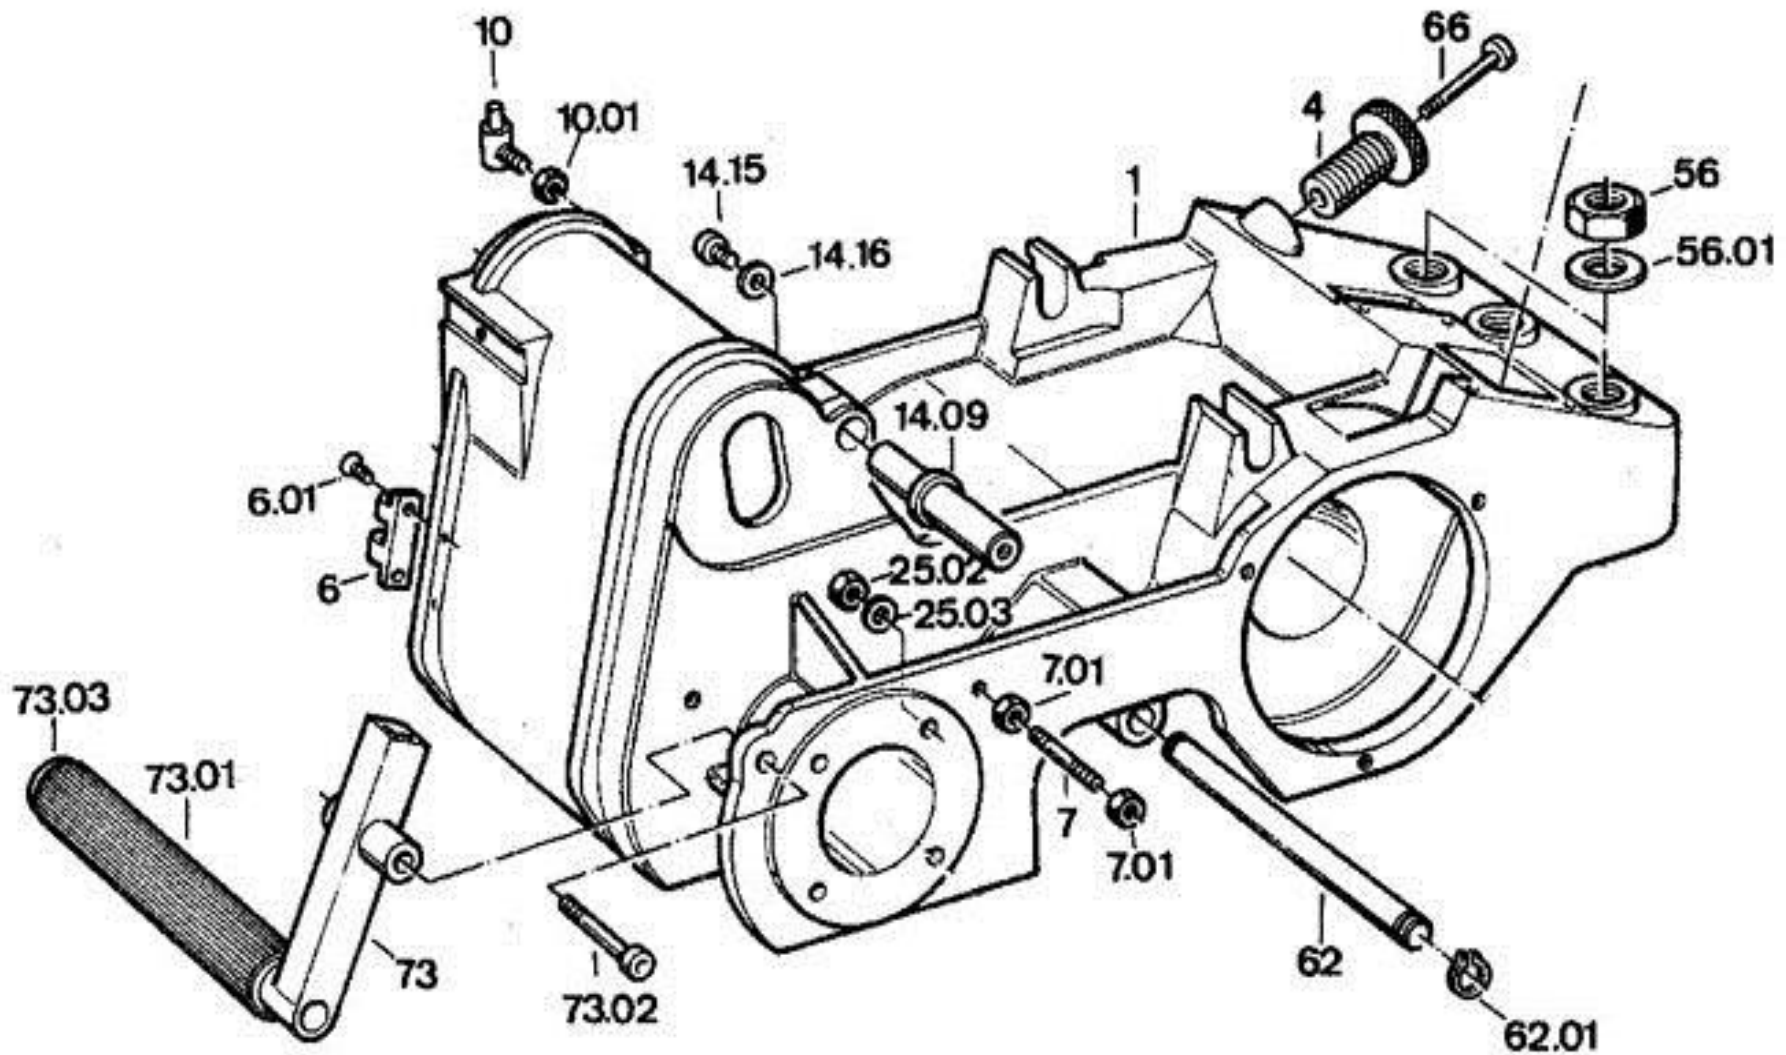

Bona Super 8 Belt Sander AM0001505 Super 8 chassis

Bona Super 8 Belt Sander AM0001505 Super 8 chassis

04.00 .	AS2204.00	PRESSURE REGULATING SCREW
06.00 .	AS2206.00	COVER LOCK (SO6.00)
06.01 .	AS2206.01	MOUNTING SCREWS
07.00 .	AS2207.00	LOCKING SCREW
07.01 .	AS2207.01	Nuts
10.00 .	AS2210.00	HINGE BOLTS W/(LOC NUT S10.00)
14.09 .	AS2214.09	TENSION HANDLE PIVOT ARM
14.15 .	AS2214.15	Retaining screw
14.16 .	AS2214.16	Washer
25.02 .	AS2225.02	Mounting screw
25.03 .	AS2225.03	Lock nut
56.00 .	AS2256.00	CASTER WHEEL LOCK NUT
56.01 .	AS2256.01	CASTER WHEEL WASHER
62.00 .	AS2262.00	MAIN AXLE SUPER 8
62.01 .	AS2262.01	MAIN AXLE LOCKING RING
66.00 .	AS2266.00	Tension spring screw
73.00 .	AS2273.00	CARRYING HANDLE (S8)
73.01 .	AS2273.01	PLASTIC TUBE (S8)
73.02 .	AS2273.02	MOUNTING SCREWS