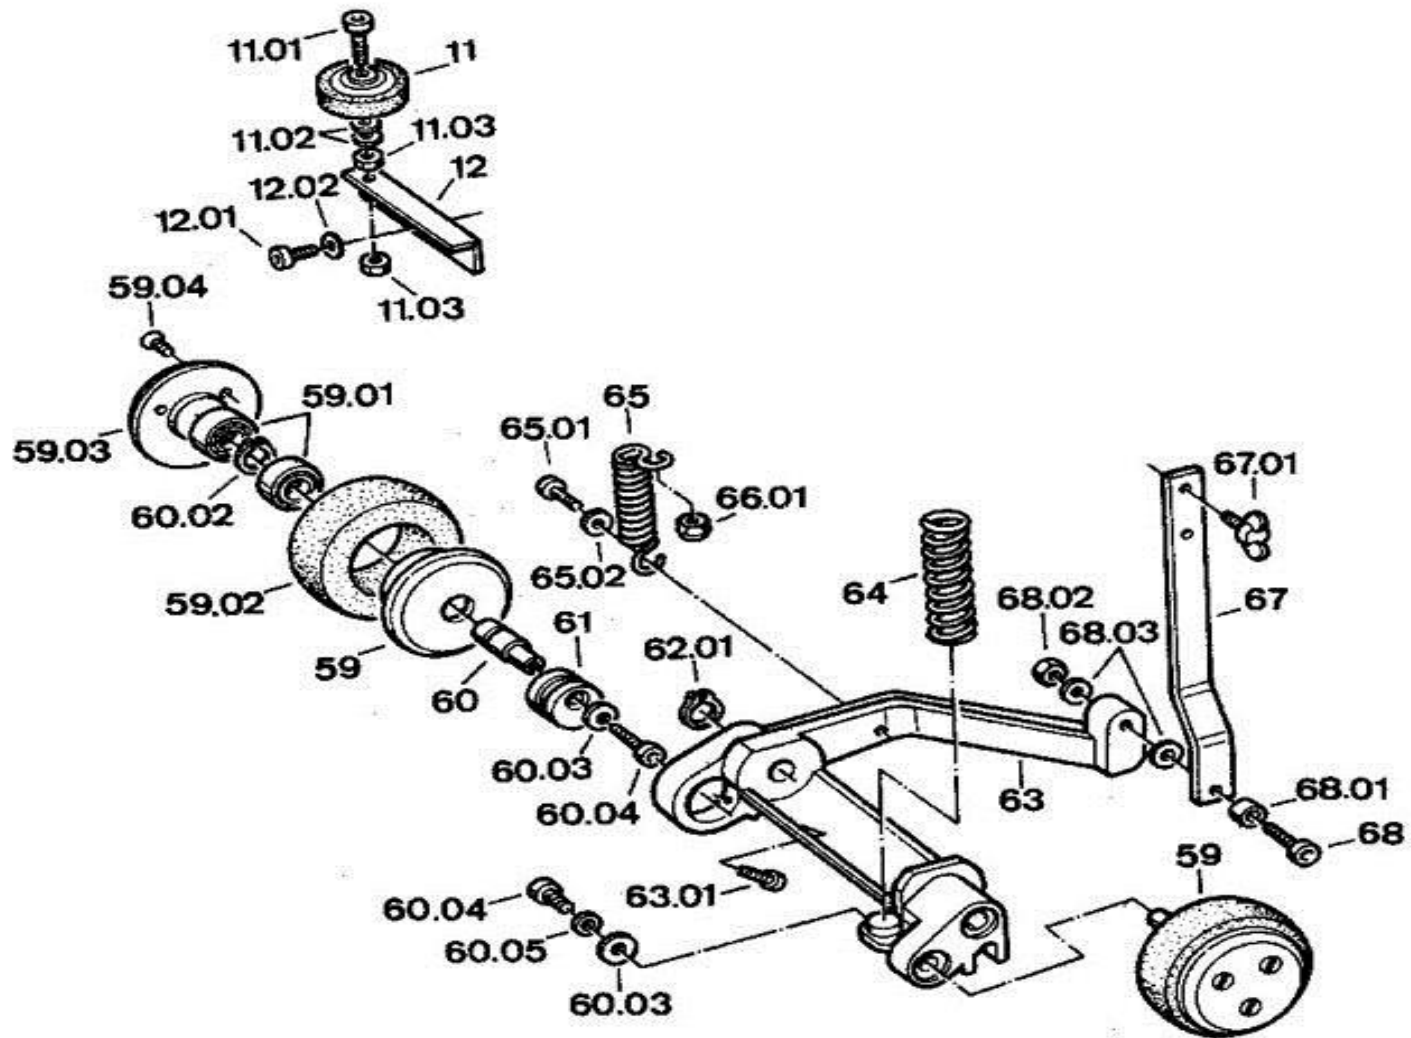

Bona Super 10 Belt Sander AM0001506 Super 10 wheel

Bona Super 10 Belt Sander AM0001506 Super 10 wheel

.	AS2260.00T	Wheel axle (Threaded)
.	AS2261.00T	CAM (THREADED)
11.00 .	AS2211.00	BUMPER WHEEL (\$11.00)
11.01 .	AS2211.01	RETAINING SCREW (\$11.01)
11.02 .	AS2211.02	Washer (\$11.02)
11.03 .	AS2211.03	LOCK NUT (\$11.03)
12.00 .	AS2212.00	BUMPER WHEEL SUPPORT (\$12.00)
12.01 .	AS2212.01	RETAINING SCREW (\$12.01)
12.02 .	AS2212.02	Washer (\$12.02)
59.00 .	AS2258.00	CASTER WHEEL FELLOE
59.01 .	ASO916202	Ball bearing 6202-2RSH/C3
59.02 .	AS2258.02	TIRE (\$59.02)
59.03 .	AS2258.03	FELLOE COVER (\$58.03)
59.04 .	AS2258.04	Retaining screws
60.00 .	AS2260.00	Wheel axle W/O Thread
60.02 .	AS2260.02	LOCKING RING BALL BEARING
60.03 .	AS2260.03	Distance Washers
60.04 .	AS2260.04	Mounting screws
60.05 .	AS2260.05	Spring tooth lock washers
61.00 .	AS2261.00	CAM W/O THREAD
63.00 .	AS2363.00	RUNNING WHEEL BRACKET 10in
63.01 .	AS2263.01	Cam Adjustment screw
64.00 .	AS2214.01	PRESSURE SPRING TRAVEL ROD

65.00 .	AS2265.00	REGULATOR SPRING
65.01 .	AS2265.01	Spring Retaining screw
65.02 .	AS2265.02	Washer
66.01 .	AS2266.01	LOCK NUTS
67.00 .	AS2367.00	Control Rod Connector S10
67.01 .	AS2267.01	Wing screws
68.00 .	AS2268.00	Connection screw
68.01 .	AS2246.03	SPACER FOR SCREW
68.02 .	AS2268.02	Lock nut
68.03 .	AS2268.03	Washer