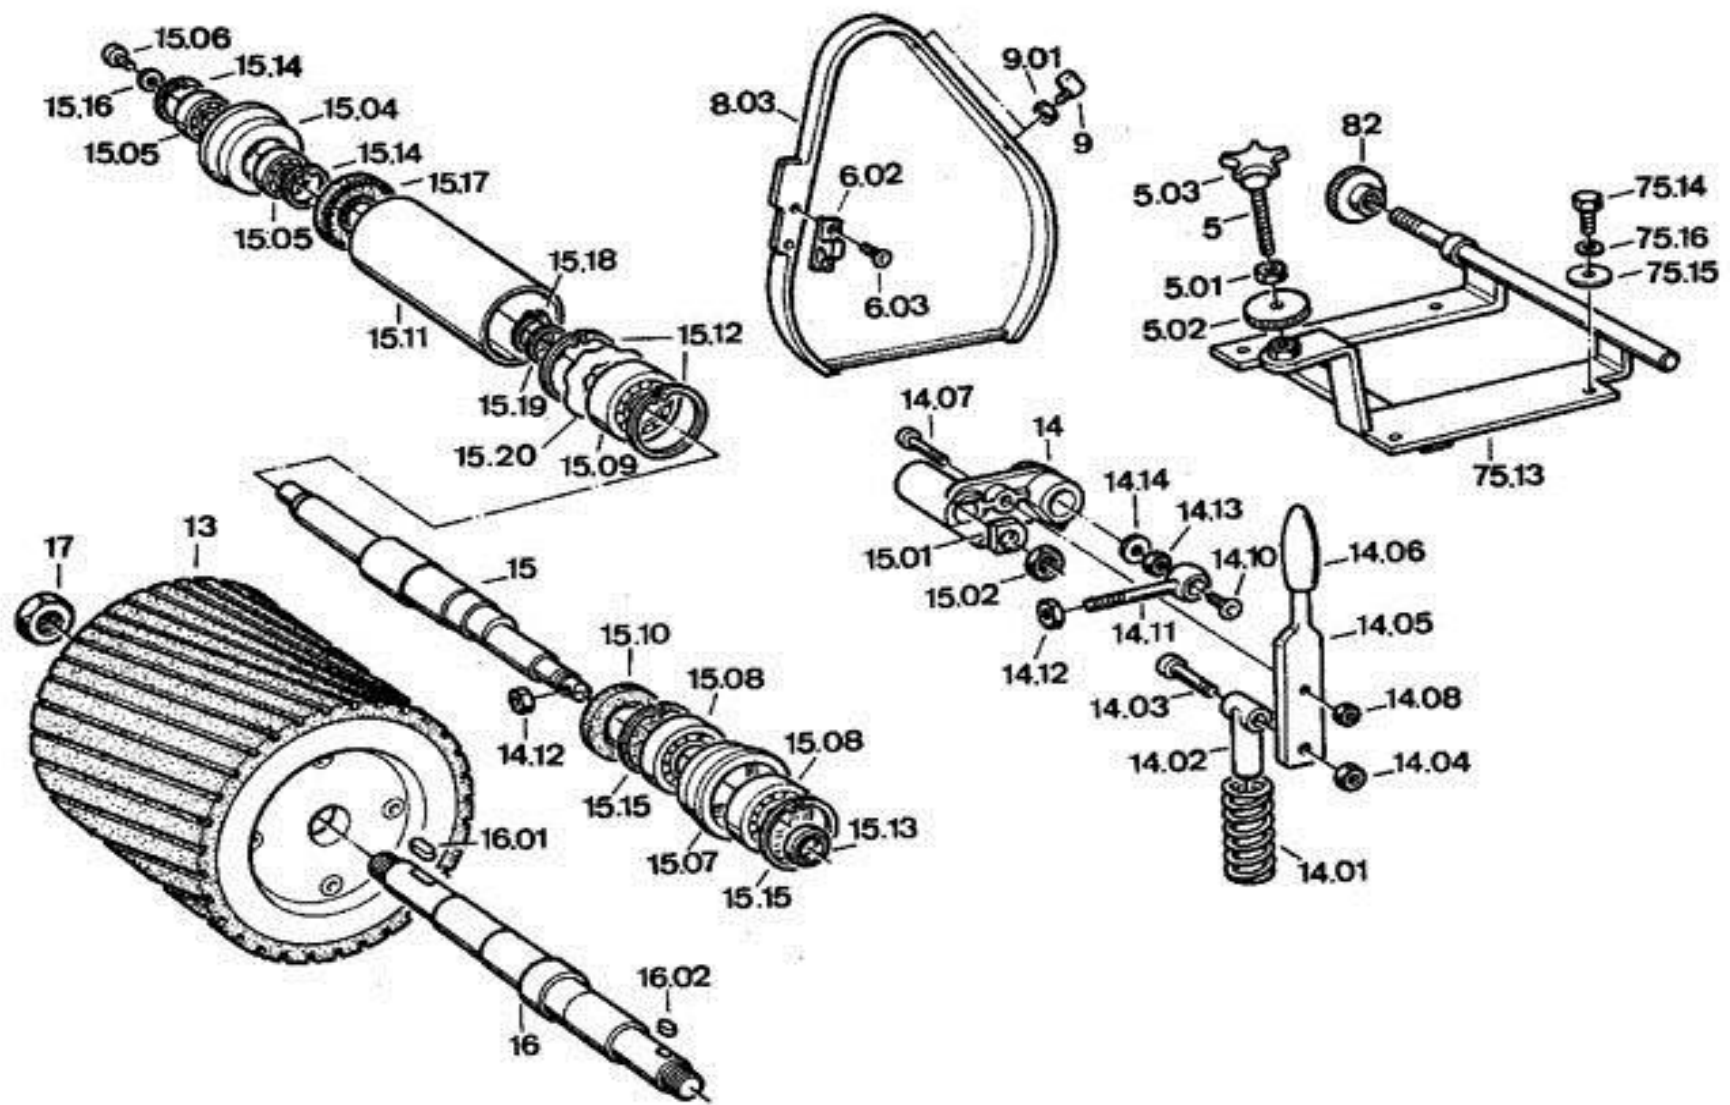

Bona Super 10 Belt Sander AM0001506 Super 10 drum

Bona Super 10 Belt Sander AM0001506 Super 10 drum

.	AS2205.COM	V-BELT TENSION SCREW COMP
05.01 .	AS2205.01	LOCK NUT SUPER 8
05.02 .	AS2205.04	KNURLED NUT SUPER 8
06.02 .	AS2206.02	LOCK NOTCH (S06.02)
06.03 .	AS2206.00	COVER LOCK (SO6.00)
08.03 .	AS2208.03	DRUM ACCESS DOOR SUPER 8in
09.00 .	AS2209.00	HINGES W/LOC NUT (SO9.00)
13.00 .	AS2313.00	SANDING DRUM FOR SUPER 10
14.00 .	AS2214.00	TENSION ROLLER HOLDER
14.01 .	AS2214.01	PRESSURE SPRING TRAVEL ROD
14.02 .	AS2214.02	PRESSURE SPRING HOLDER
14.03 .	AS2214.03	TENSION HANDLE SPRING BOLT
14.04 .	AS2214.04	TENSION HANDLE SPRING NUT
14.05 .	AS2214.05	Tension lever
14.06 .	AS2250.00	PLASTIC KNOB (S14.06/S50.00)
14.07 .	AS2214.07	TENSION HANDLE BOLT
14.08 .	AS2214.08	Lock nut
14.10 .	AS2214.10	Retaining screw
14.11 .	AS2214.11	ADJUSTING SCREW SUPER
14.12 .	AS2214.12	Lock nut
14.13 .	AS2214.13	Lock nut
14.14 .	AS2214.14	Washer
15.00 .	AS2315.00	TENSION ROLLER SHAFT (S-10)

15.01 .	AS2215.01	ADJUSTMENT PLATE
15.02 .	AS2215.02	LOC NUTS
15.04 .	AS2215.04	EXTERNAL ROLLER (S15.04)
15.05 .	ASO916202	Ball bearing 6202-2RSH/C3
15.06 .	AS2215.06	Retaining screw
15.07 .	AS2215.07	INNER ROLLER w/ring(S15.07)
15.08 .	ASO916005	Ball bearing 6005-2RSH
15.09 .	ASO912205	Ball bearing 2205 E-2RS1TN9
15.10 .	AS2215.10	PACKING RINGS 35X52 INNER
15.11 .	AS2315.11	Travel roller (250MM)
15.12 .	AS2215.12	LOCKING RINGS (S15.12)
15.13 .	AS2215.13	ADJUSTMENT RING
15.14 .	AS2215.14	LOCKING RINGS (S15.14)
15.15 .	AS2215.15	LOCKING RINGS (S15.15)
15.16 .	AS2215.16	Washer
15.17 .	AS2215.17	PACKING RINGS 25X52 OUTER
15.18 .	AS2215.18	LOCKING RING (S15.18)
15.19 .	AS2215.19	COMPENSATING WASHER
15.20 .	AS2215.20	SPRING STEEL WASHER
16.00 .	AS2316.00	SANDING DRUM SHAFT
16.01 .	AS2216.01	Woodruff key, drum (S16.01)
16.02 .	AS2216.02	Woodruff key, pulley (S16.02)
17.00 .	AS2217.00	DRUM RETAINING NUT (S17/24)
74,14 .	AS2275.14	Mounting screw