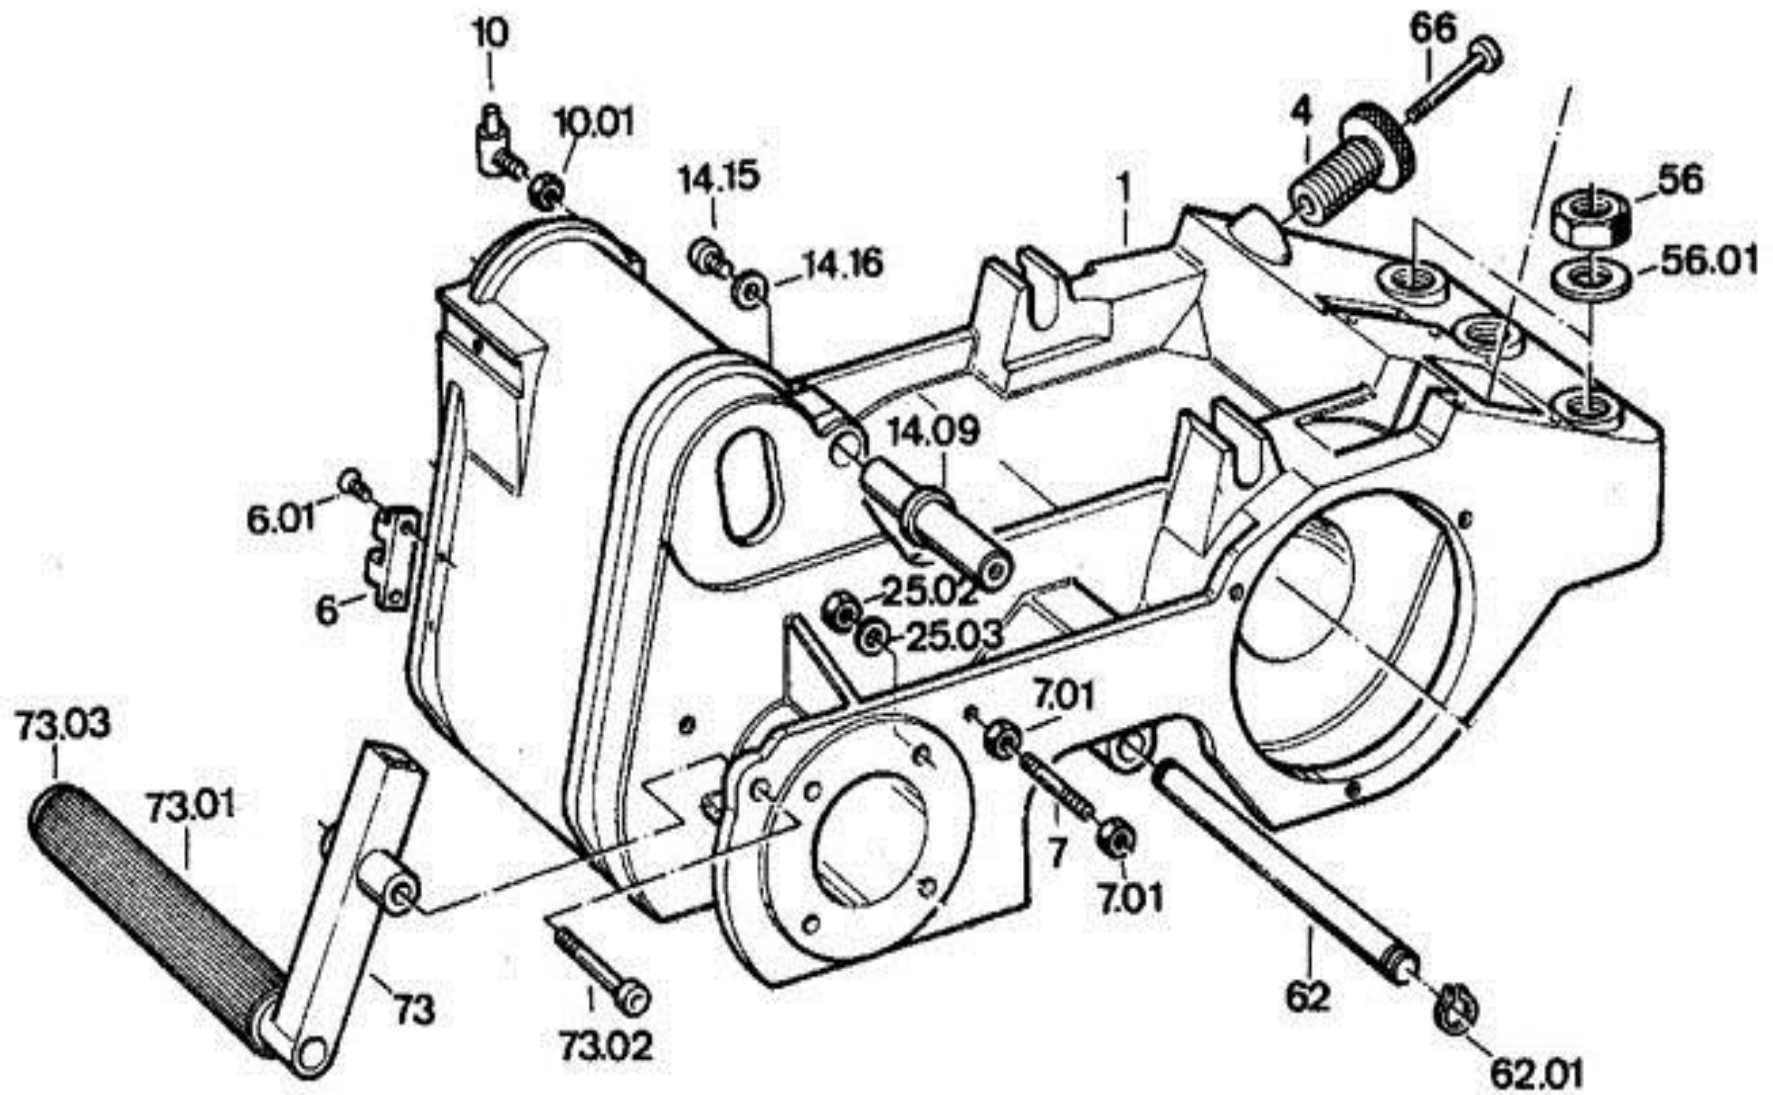

Bona Super 10 Belt Sander AM0001506 Super 10 chassis

Bona Super 10 Belt Sander AM0001506 Super 10 chassis

04.00 .	AS2204.00	PRESSURE REGULATING SCREW
06.00 .	AS2206.00	COVER LOCK (S06.00)
06.01 .	AS2206.01	MOUNTING SCREWS
07.00 .	AS2207.00	LOCKING SCREW
07.01 .	AS2207.01	Nuts
10.00 .	AS2210.00	HINGE BOLTS W/(LOC NUT S10.00)
14.09 .	AS2214.09	TENSION HANDLE PIVOT ARM
14.15 .	AS2214.15	Retaining screw
14.16 .	AS2214.16	Washer
25.02 .	AS2225.02	Mounting screw
25.03 .	AS2225.03	Lock nut
56.00 .	AS2256.00	CASTER WHEEL LOCK NUT
56.01 .	AS2256.01	CASTER WHEEL WASHER
62.00 .	AS2362.00	MAIN AXLE SUPER 10
62.01 .	AS2262.01	MAIN AXLE LOCKING RING
66.00 .	AS2266.00	Tension spring screw
73.00 .	AS2373.00	CARRYING HANDLE (S10)
73.01 .	AS2373.01	PLASTIC TUBE (S10)
73.02 .	AS2273.02	MOUNTING SCREWS