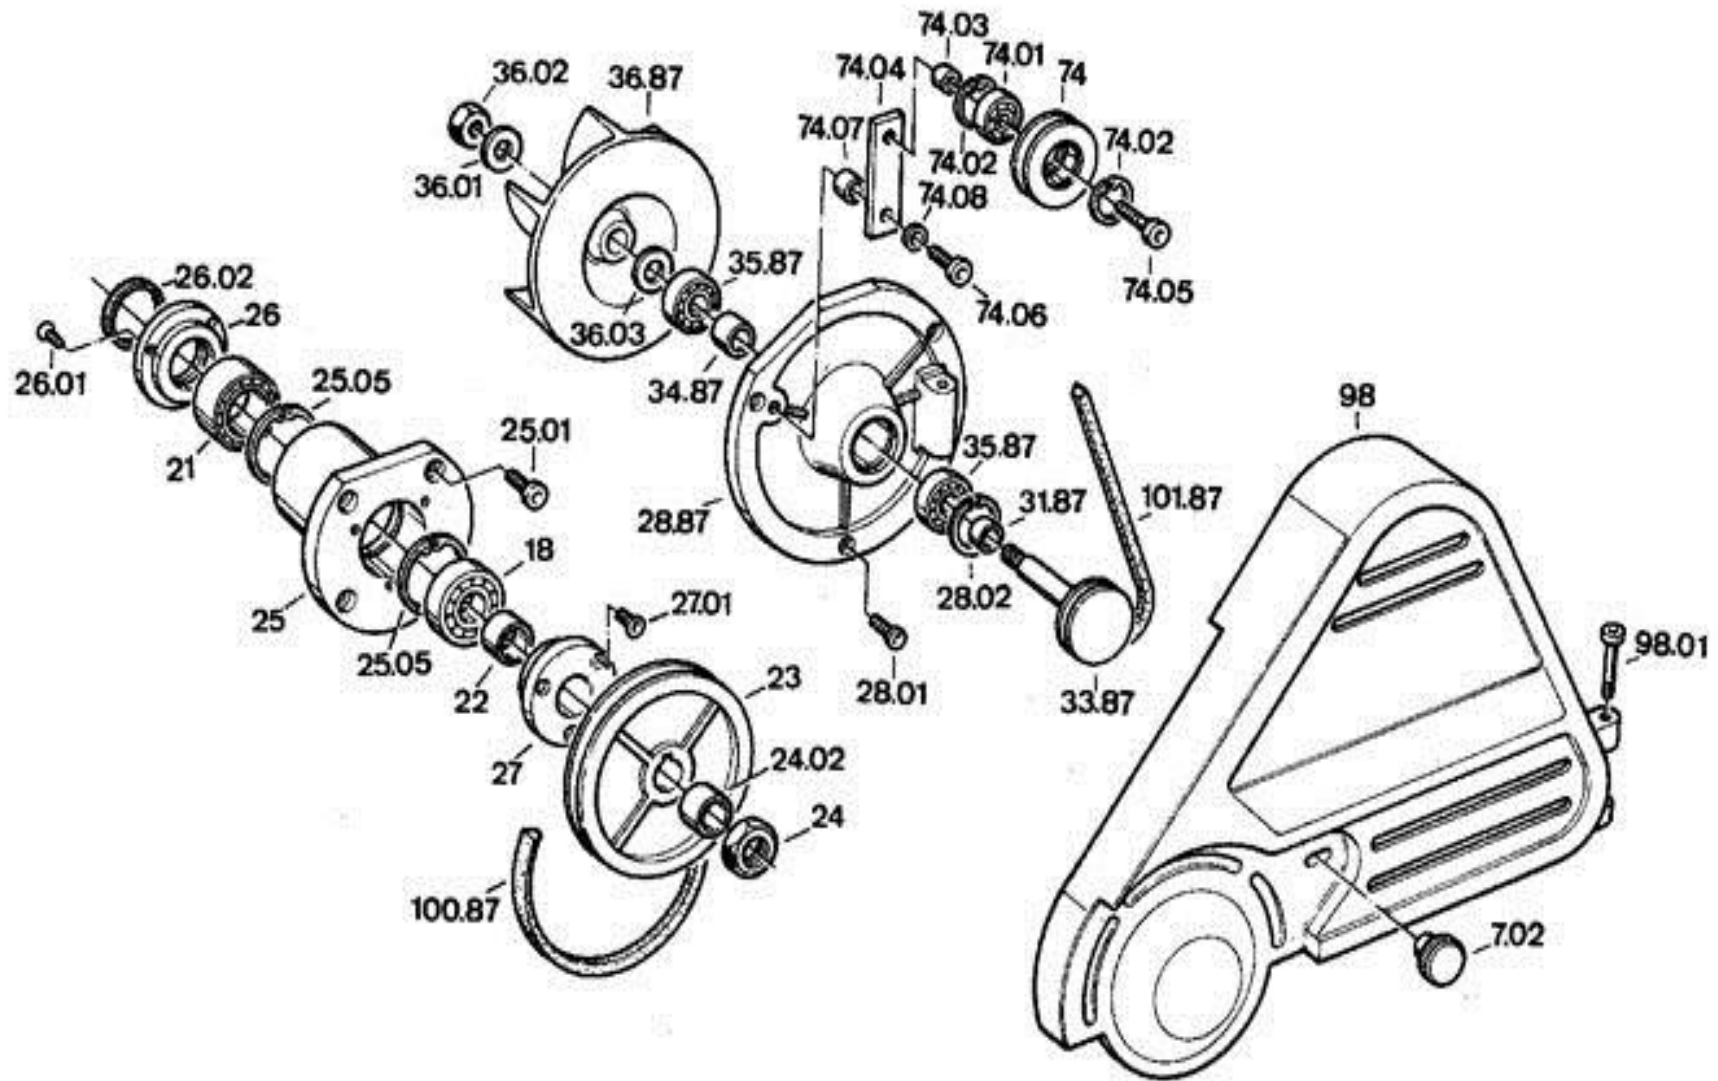

Bona Super 10 Belt Sander AM0001506 Super 10 Ventilator

Bona Super 10 Belt Sander AM0001506 Super 10 Ventilator

.	AS22102	Tool Kit complete
07.02 .	AS2207.02	KNURLED NUT (S07.02)
18.00 .	ASO916205	Ball bearing 6205-2RSH
21.00 .	ASO914932	Needle roller bearings NA49/32
22.00 .	AS2222.00	DRUM PULLEY SPACER
23.00 .	AS2223.00L	DRUM PULLEY (H.F.)
23.00L .	AS2223.00L	DRUM PULLEY (H.F.)
24.00 .	AS2217.00	DRUM RETAINING NUT (S17/24)
25.01 .	AS2225.01	Mounting screw
26.00 .	AS2226.00	INNER BEARING COVER (SUP.8)
26.01 .	AS2226.01	Mounting screws
27.00 .	AS2227.00	Outer Flange Cover
27.00 .	AS2227.01	Mounting screws
28.01 .	AS2228.01	Mounting screws
28.02 .	AS2215.14	LOCKING RINGS (S15.14)
28.87 .	AS2228.87	FAN FLANGE
31.87 .	AS2231.87	SPACER
33.87 .	AS2233.87	FAN SHAFT W/PULLEY
34.87 .	AS2234.87	SPACER
35.87 .	ASO916003	Ball bearing 6003-2RSH
36.01 .	AS2236.01	Washer
36.02 .	as2236.02	Retaining nut
36.87 .	AS2236.87	DUST FAN (NEW STYLE)
74.00 .	AS2274.00	V-BELT TENSION PULLEY (IDLER)
74.01 .	ASO916201	Ball bearing 6201-2RSH

74.02 .	AS2274.02	LOCKING RING
74.03 .	AS2274.03	TENSION PULLEY SPACER (S74.07)
74.04 .	AS2274.04	TENSION PULLEY BRACKET
74.05 .	AS2274.05	TENSION PULLEY BOLT
74.06 .	AS2274.06	TENSION PULLEY BRACKET BOLT
74.07 .	AS2274.03	TENSION PULLEY SPACER (S74.07)
98.00 .	AS2298.00	BELT-GUARD-H. SUPER 8in& 10in