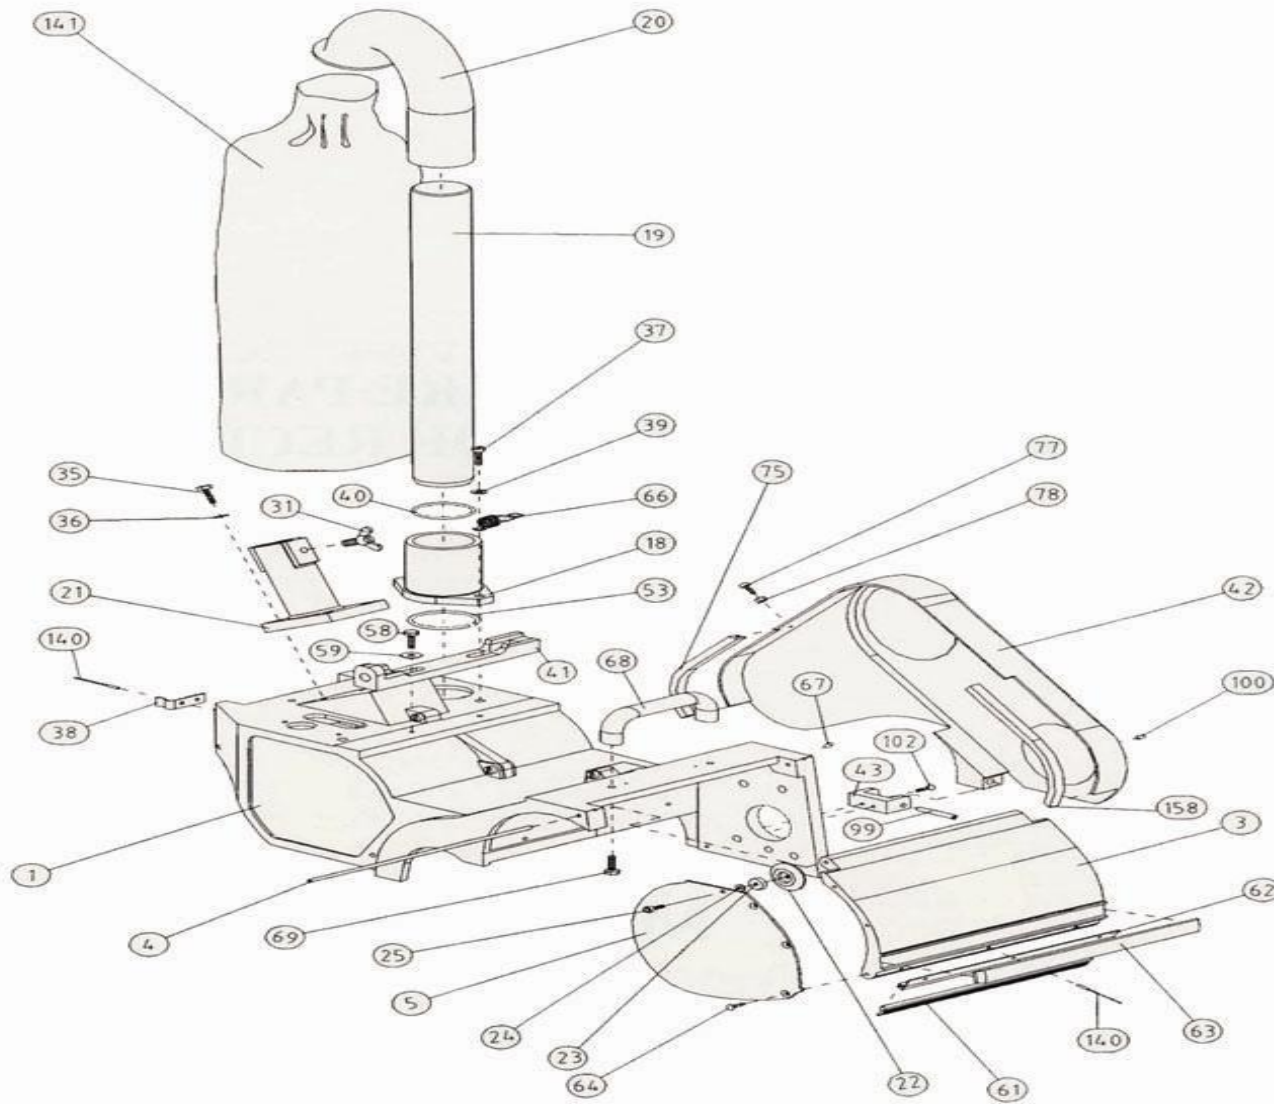

Bona Midi AMO150000.0 Midi housing

Bona Midi AMO150000.0 Midi housing

.	ASO111020	Tube holder
.	ASO111040	Belt cover
.	ASO116600	Dust tube
.	ASO151500	Front and side cover compl.
.	ASO152522	Side roller complete
001 .	ASO151001	Chassis
003 .	ASO121003	Front cover GM
004 .	ASO121004	Axle
005 .	ASO151004	Side cover Midi
018 .	ASO111018	Tube holder
020 .	ASO116600	Dust tube
021 .	ASO111021	Handle bracket
022 .	ASO152522	Side roller complete
023 .	ASO910626	Ball bearing 626-2RSH
024 .	ASO968002	Spacer DB 6x12,5x0,2
025 .	ASO958412	Screw MELC6S M6X10
031 .	ASO958620	Wingheaded screw M10x30
035 .	ASO951519	Screw M6S M8x25 fzb
036 .	ASO965500	Washer
037 .	ASO950519	Screw MCS M8x25 fzb
038 .	ASO111038	Locking plate for tilt support
039 .	ASO965500	Washer
040 .	ASO927057	O-ring 57,15x3,5
041 .	ASO111041	Motor bracket, rear