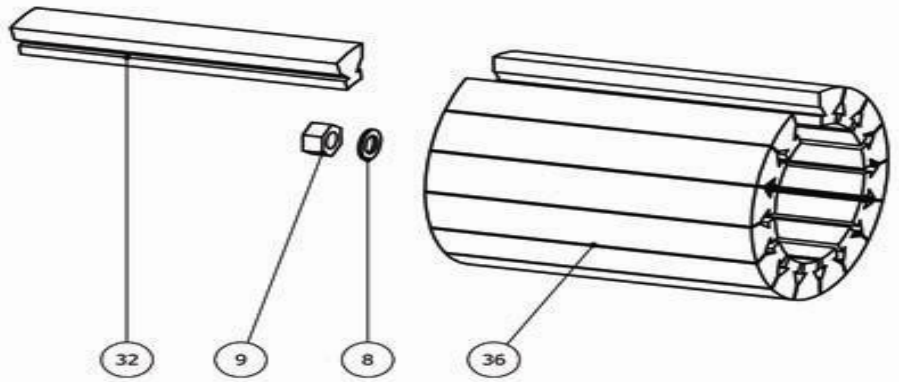

Bona Midi AMO150000.0 Midi drum

Bona Midi AMO150000.0 Midi drum

.	ASO112900	Roller bearing housing compl.
001 .	ASO931052	Circlip ring SGH52
002 .	ASO916205	Ball bearing 6205-2RSH
004 .	ASO910626	Ball bearing 626-2RSH
005 .	ASO953621	Screw MF6S M10X35
006 .	ASO960801	Nut M6M M14 (NV-21)
008 .	ASO965800	Washer 15X26X2 fzb
009 .	ASO960800	Nut M6M M14 (NV-22) fzb
010 .	ASO932622	Key 6x6x22
011 .	ASO932618	Key 6x6x18
012 .	ASO913205	Ball bearing 3205A2RS1TN9/MT33
013 .	ASO936114	Spring pin FRP 3x12
014 .	ASO152522	Side roller complete
015 .	ASO152020	Axle for side roll.200 w.screw
030 .	ASO112104	Bearing housing
031 .	ASO152018	V-belt pulley Midi drum
032 .	ASO152205	Rubber profile even L=200 set
036 .	ASO152701	Sanding drum 200mm
048 .	ASO112107	Drum shaft