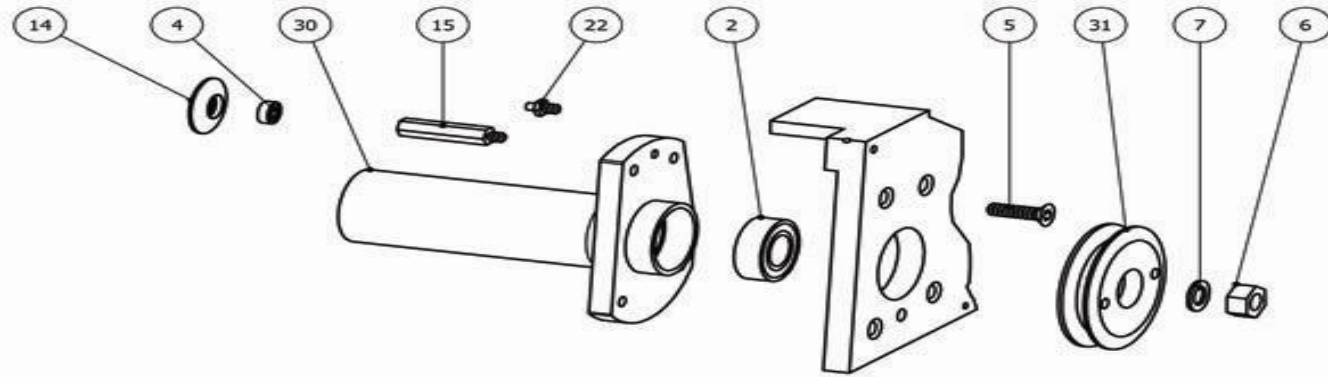

Bona Midi AMO150000.0 Midi drum

Bona Midi AMO150000.0 Midi drum

.	ASO112900	Roller bearing housing compl.
001 .	ASO931052	Circlip ring SGH52
002 .	ASO916205	Ball bearing 6205-2RSH
004 .	ASO910626	Ball bearing 626-2RSH
005 .	ASO953621	Screw MF6S M10X35
006 .	ASO960801	Nut M6M M14 (NV-21)
008 .	ASO965800	Washer 15X26X2 fzb
009 .	ASO960800	Nut M6M M14 (NV-22) fzb
010 .	ASO932622	Key 6x6x22
011 .	ASO932618	Key 6x6x18
012 .	ASO913205	Ball bearing 3205A2RS1TN9/MT33
013 .	ASO936114	Spring pin FRP 3x12
014 .	ASO152522	Side roller complete
015 .	ASO152020	Axle for side roll.200 w.screw
030 .	ASO112104	Bearing housing
031 .	ASO152018	V-belt pulley Midi drum
032 .	ASO152205	Rubber profile even L=200 set
036 .	ASO152701	Sanding drum 200mm
048 .	ASO112107	Drum shaft