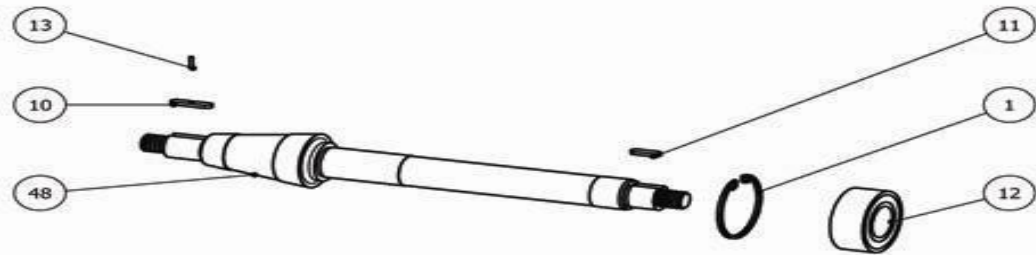

Bona Midi AMO150000.0 Midi drum

Bona Midi AMO150000.0 Midi drum

.	ASO112900	Roller bearing housing compl.
001 .	ASO931052	Circlip ring SGH52
002 .	ASO916205	Ball bearing 6205-2RSH
004 .	ASO910626	Ball bearing 626-2RSH
005 .	ASO953621	Screw MF6S M10X35
006 .	ASO960801	Nut M6M M14 (NV-21)
008 .	ASO965800	Washer 15X26X2 fzb
009 .	ASO960800	Nut M6M M14 (NV-22) fzb
010 .	ASO932622	Key 6x6x22
011 .	ASO932618	Key 6x6x18
012 .	ASO913205	Ball bearing 3205A2RS1TN9/MT33
013 .	ASO936114	Spring pin FRP 3x12
014 .	ASO152522	Side roller complete
015 .	ASO152020	Axle for side roll.200 w.screw
030 .	ASO112104	Bearing housing
031 .	ASO152018	V-belt pulley Midi drum
032 .	ASO152205	Rubber profile even L=200 set
036 .	ASO152701	Sanding drum 200mm
048 .	ASO112107	Drum shaft