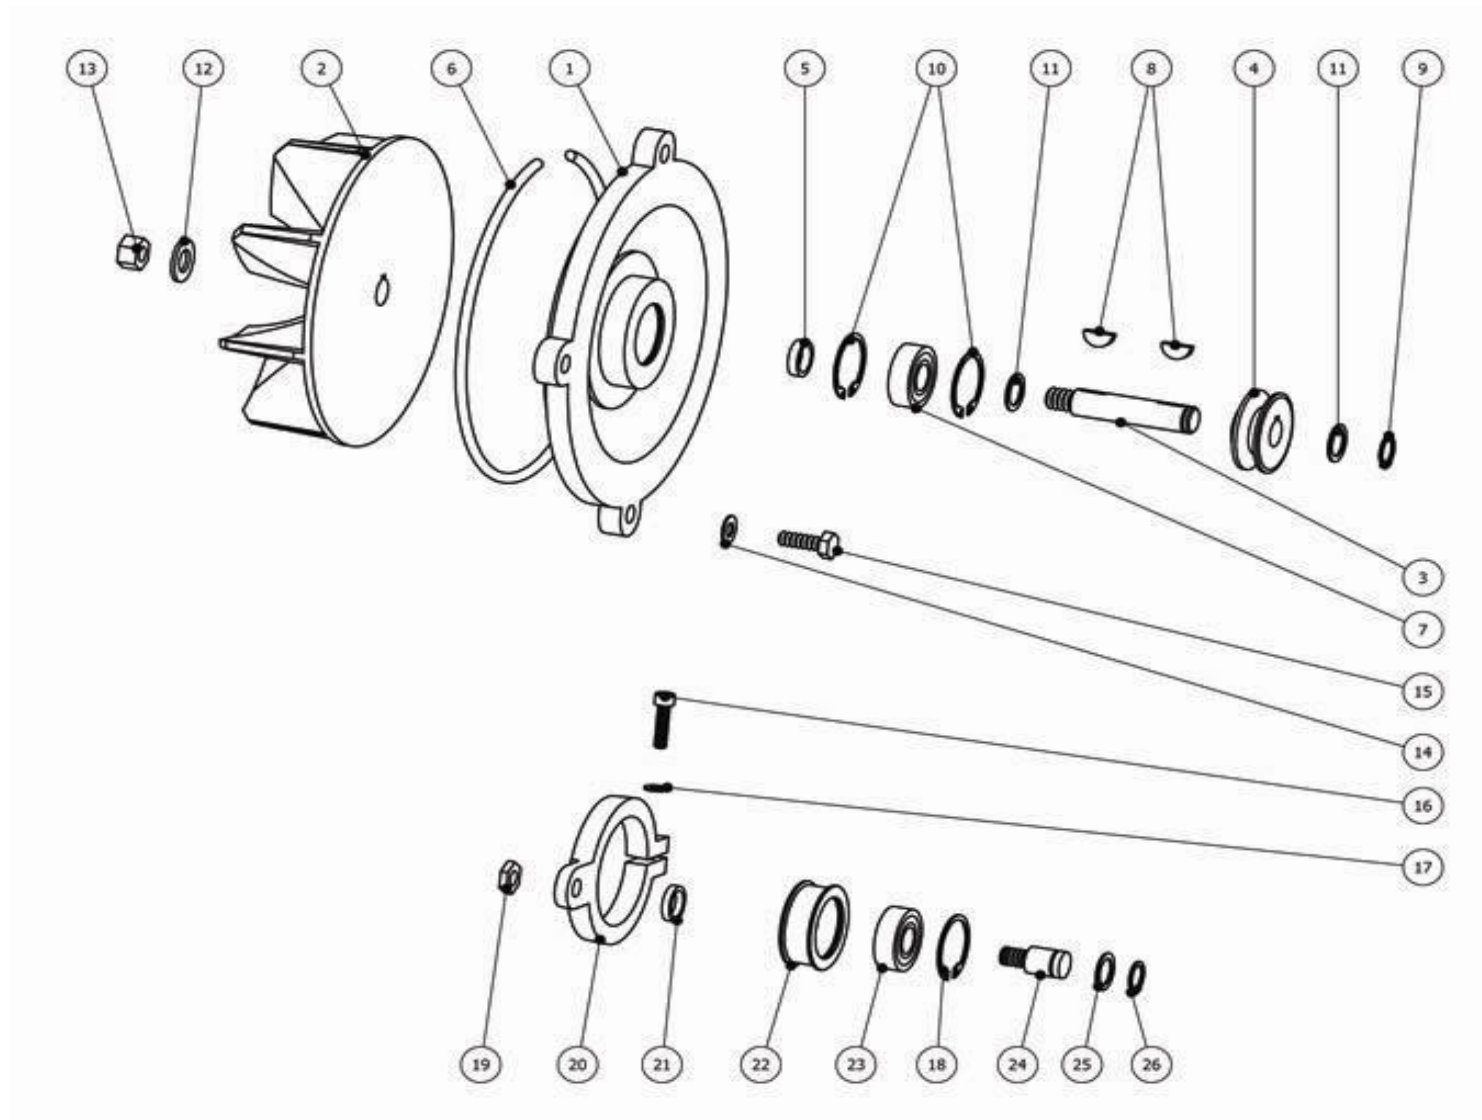

Bona Flexidrum Previous Models AMO150009.3 Flexidrum vacuum cleaner

Bona Flexidrum Previous Models AMO150009.3 Flexidrum vacuum cleaner

.	ASO114503	Ventilator housing Poly-V
.	ASO114600.3	V-belt tighter grey compl.
01 .	ASO114001	Bearing housing
02 .	ASO114002	Ventilator wheel
03 .	ASO114003	Axle
04 .	ASO114204	Pulley Ventilator Poly-V
05 .	ASO934009	Spacer 20x15,2x5
06 .	ASO928062	Rubber string 6x600 (cut)
07 .	ASO913202	Ball bearing SKF3202 2RS1
08 .	ASO933416	Woodruf key WK 4x16
09 .	ASO930015	Circlip ring SGA15
10 .	ASO931035	Circlip ring sgh35
11 .	ASO000000.1	Not used
12 .	ASO965700	Washer BRB 13X24X2 fzb
13 .	ASO960700	Nut M6M M12 fzb
14 .	ASO965500.3	Washer BRB 8,4x16x1,5 black
15 .	ASO951519.3	Screw M6S M8x25 black
16 .	ASO952419	Screw MC6S M6x25 fzb
17 .	ASO000000.1	Not used
18 .	ASO931035	Circlip ring sgh35
19 .	ASO960060	Nut ML6M M10 fzb
20 .	ASO114101.3	Tensioner roller bracket grey
21 .	ASO934010	Spacer 20x15,2x4
22 .	ASO114102	Wheel tensioner bracket
23 .	ASO916202	Ball bearing 6202-2RSH/C3

- 24 . ASO114103 Axle 15x32
- 25 . ASO968310 Spacer 15x21x1
- 26 . ASO930015 Circlip ring SGA15