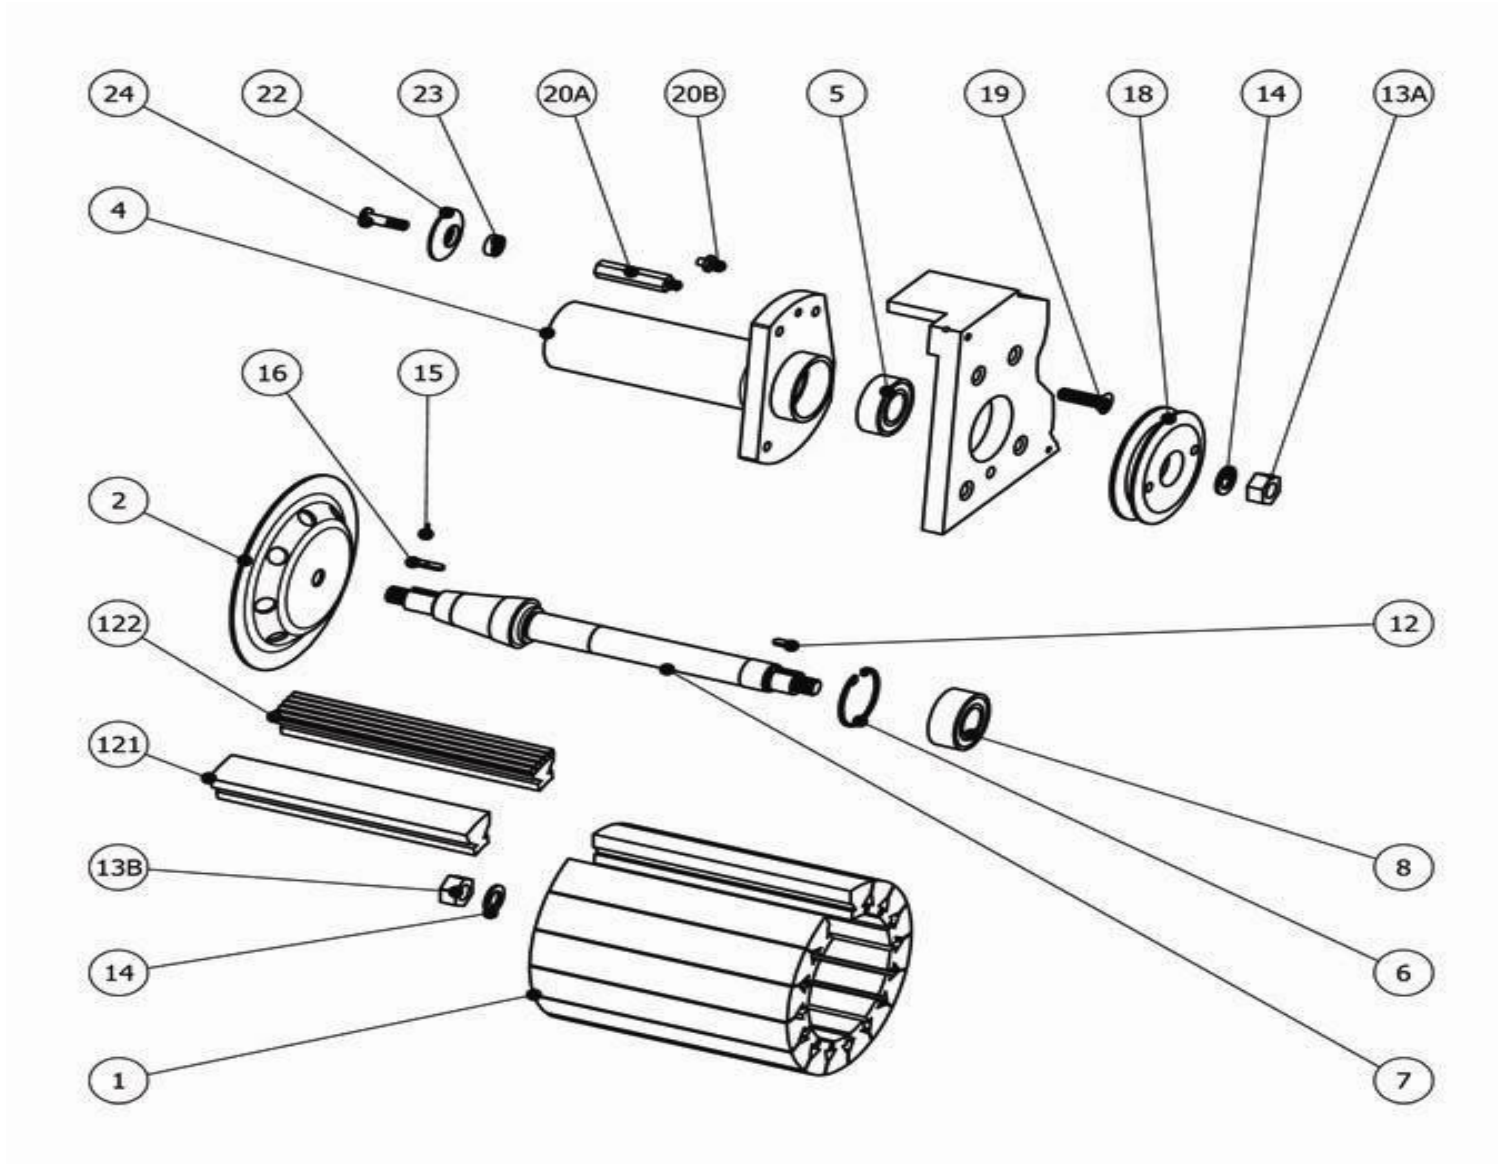

Bona Flexidrum Previous Models AMO150009.3 Flexidrum sanding drum

Bona Flexidrum Previous Models AMO150009.3 Flexidrum sanding drum

.	ASO112900	Roller bearing housing compl.
.	ASO152520	Side roller with shaft 200 mm
001 .	ASO152701.3	Profile drum 200 with cover pl
002 .	ASO152007	Plate,conical for profile drum
004 .	ASO112104	Bearing housing
005 .	ASO916205	Ball bearing 6205-2RSH
006 .	ASO931052	Circlip ring SGH52
007 .	ASO112107	Drum shaft
008 .	ASO913205	Ball bearing 3205A2RS1TN9/MT33
012 .	ASO932618	Key 6x6x18
013 .	ASO960800	Nut M6M M14 (NV-22) fzb
014 .	ASO965800	Washer 15X26X2 fzb
015 .	ASO936114	Spring pin FRP 3x12
016 .	ASO932622	Key 6x6x22
018 .	ASO152018	V-belt pulley Midi drum
019 .	ASO953621	Screw MF6S M10X35
019a .	ASO953620	Screw MF6S M10X30
020 .	ASO152020	Axle for side roll.200 w.screw
022 .	ASO152522	Side roller complete
023 .	ASO958412	Screw MELC6S M6X10
024 .	ASO910626	Ball bearing 626-2RSH
024 .	ASO958412	Screw MELC6S M6X10
121 .	ASO152205	Rubber profile even L=200 set
122 .	ASO152205.3	Rubber profile L=200 Set