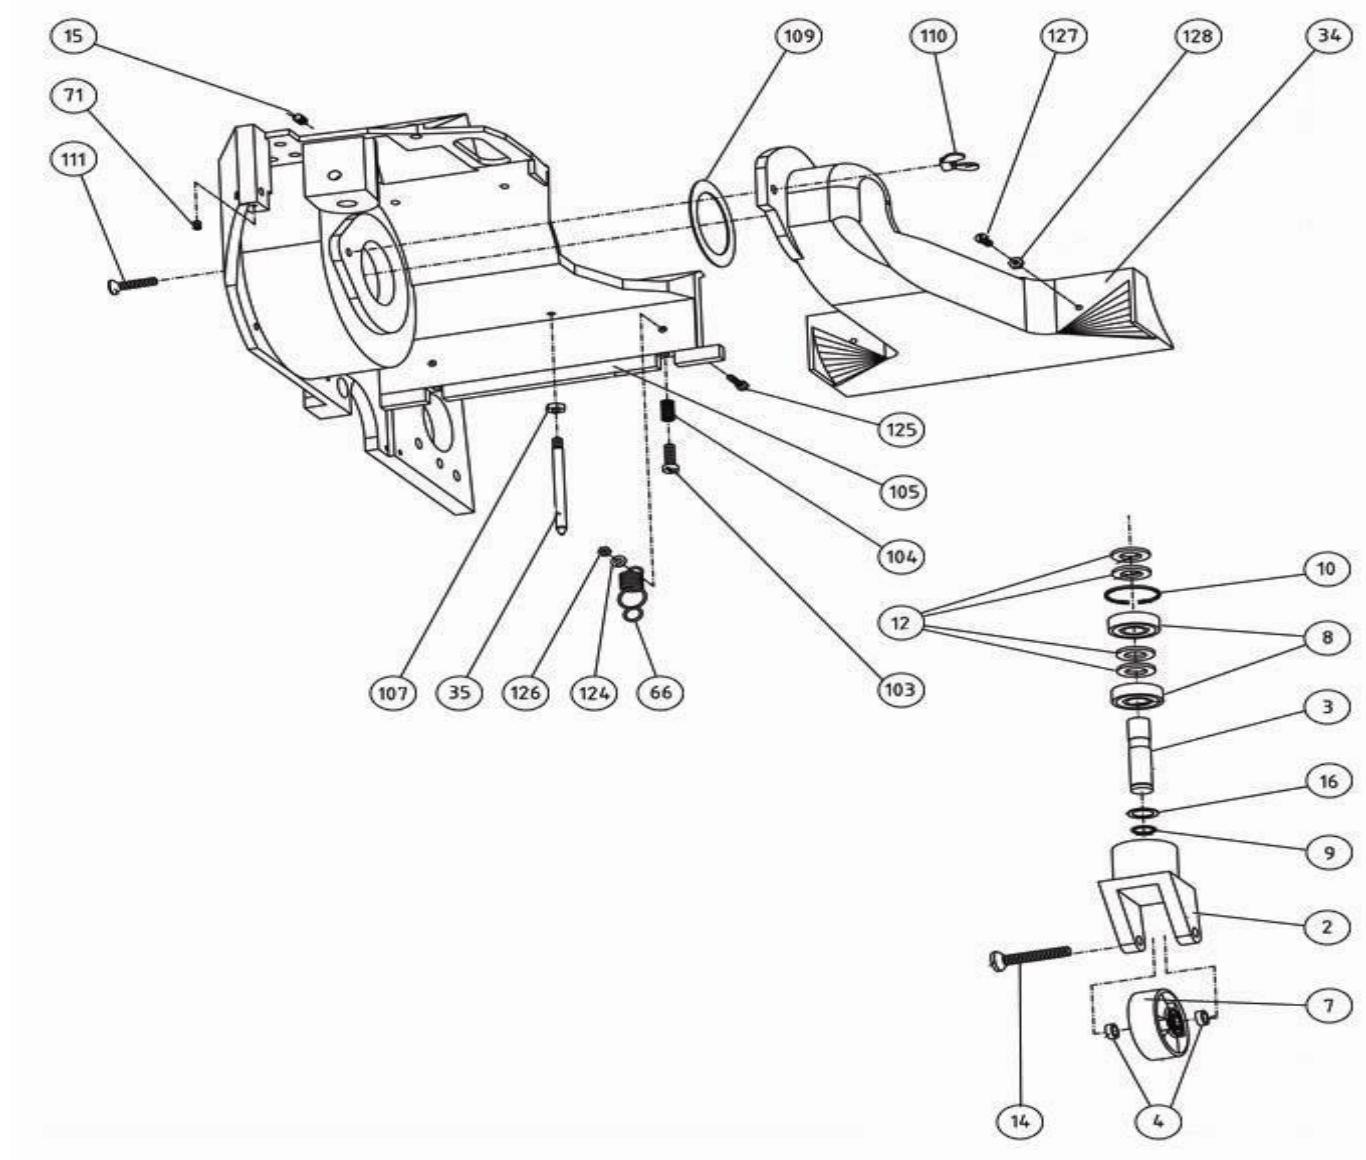

Bona Flexidrum Previous Models AMO150009.3 Flexidrum rear wheel/intake duct compl.

Bona Flexidrum Previous Models AMO150009.3 Flexidrum rear wheel/intake duct compl.

.	ASO111534.3	Intake duct complete
002 .	ASO117002.3	Wheel bracket grey
003 .	ASO117003	Axle 17x98
004 .	ASO934028	Spacer 15x10,2x5
007 .	ASO117007	Wheel complete
008 .	ASO916203	Ball bearing 6203-2RSH
009 .	ASO930017	Circlip ring SGA17
010 .	ASO931040	Circlip ring SGH40
012 .	ASO965900	Washer BRB17X30X3 FZB
014 .	ASO953628	Screw MF6S M10x70
015 .	ASO955614	Screw MSK6SS M10X12
016 .	ASO968410	Spacer 17x24x1,0
034 .	ASO111034.3	Intake duct grey
035 .	ASO111035	Guide pin
066 .	ASO111066	Spring
071 .	ASO955412	Screw MSK6SS M6x8
103 .	ASO950519	Screw MCS M8x25 fzb
104 .	ASO941020	Spring TF1x8x20
105 .	ASO928151	Rubber molding 270x10x15 cut
107 .	ASO960500	Nut M6M M8 fzb
109 .	ASO111088	Sealing intake duct 66x88
110 .	ASO962005	Wing nut MVM M8 fzb
111 .	ASO954520	Screw MFS M8X30 fzb
124 .	ASO968002	Spacer DB 6x12,5x0,2
125 .	ASO951418	Screw M6S M6x20 fzb
126 .	ASO960400	Nut M6M M6 fzb

127 .	ASO950416	Screw MCS M6x16 fzb
128 .	ASO960400	Nut M6M M6 fzb