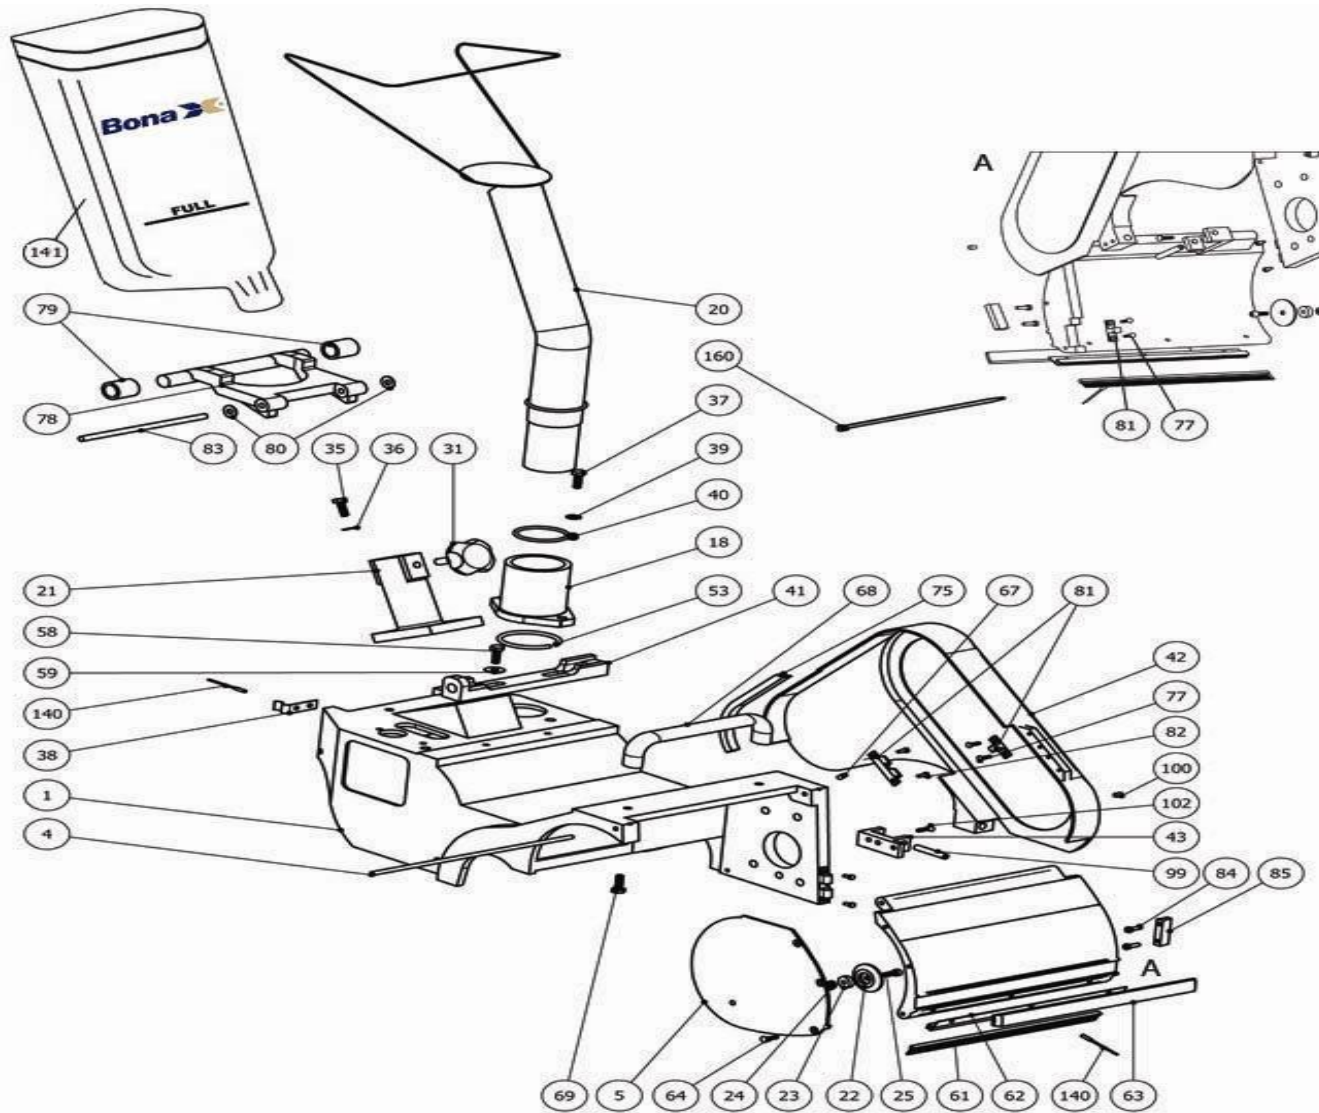

Bona Flexidrum Previous Models AMO150009.3 Flexidrum housing

Bona Flexidrum Previous Models AMO150009.3 Flexidrum housing

.	ASO151005.3	Side cover compl. Grey
.	ASO151500.3	Front/side cover compl. grey
.	ASO152522	Side roller complete
001 .	ASO151001.3	Chassis
003 .	ASO121003.3	Front cover Drum/flex grey
004 .	ASO121004	Axle
005 .	ASO151004.3	Side cover grey
018 .	ASO111018.3	Tube holder grey
020 .	ASO116600.3	Dust tube complete
021 .	ASO111021.3	Handle bracket grey
022 .	ASO152522	Side roller complete
023 .	ASO910626	Ball bearing 626-2RSH
024 .	ASO968002	Spacer DB 6x12,5x0,2
025 .	ASO958412	Screw MELC6S M6X10
031 .	ASO945145	Locking knob WN730 T50-M10x25
035 .	ASO951519	Screw M6S M8x25 fzb
036 .	ASO965500	Washer
037 .	ASO951519	Screw M6S M8x25 fzb
038 .	ASO111038	Locking plate for tilt support
039 .	ASO965500	Washer
040 .	ASO927057	O-ring 57,15x3,5
041 .	ASO111041.3	Motor bracket rear grey
042 .	ASO111042.3	Belt cover grey
043 .	ASO111043.3	Hinge bracket grey

053 .	ASO928061	Rubber string 6x200 (cut)
058 .	ASO951518	Screw M6S M8x20 fzb
059 .	ASO968106	Washer 8,4x24x2 fzb
061 .	ASO929006	Dust brush front cover L=280
062 .	ASO929021	Profile front cover
063 .	ASO929041	Sealing strip
064 .	ASO953313	Screw MF6S M5X10
067 .	ASO955412	Screw MSK6SS M6x8
068 .	ASO945192	Handle CC-192 black
075 .	ASO929032	Sealing strip belt cover, rear
077 .	ASO954213	Screw MFS M4X10 fzb
078 .	ASO111036.3	Tilt support grey
079 .	ASO929051	Rubber cap dia 26x3,5
080 .	ASO968105	Washer 10x16x0,5
081 .	ASO945160	Quick lock (Set)
082 .	ASO950213	Screw MCS M4x10 fzb
083 .	ASO111037	Shaft for tilt support
084 .	ASO950318	Screw MCS M5x20 fzb
085 .	ASO945142	Fixed handle LG-01 black
099 .	ASO935550	Cylinder pin 8x50
102 .	ASO953419	Screw MF6S M6X25
140 .	ASO937216	Pop rivet 4,8x16,0
141 .	ASO991001.3	Dust bag GM/GMU
160 .	ASO945730	Cable tie, can be open.TYL300M