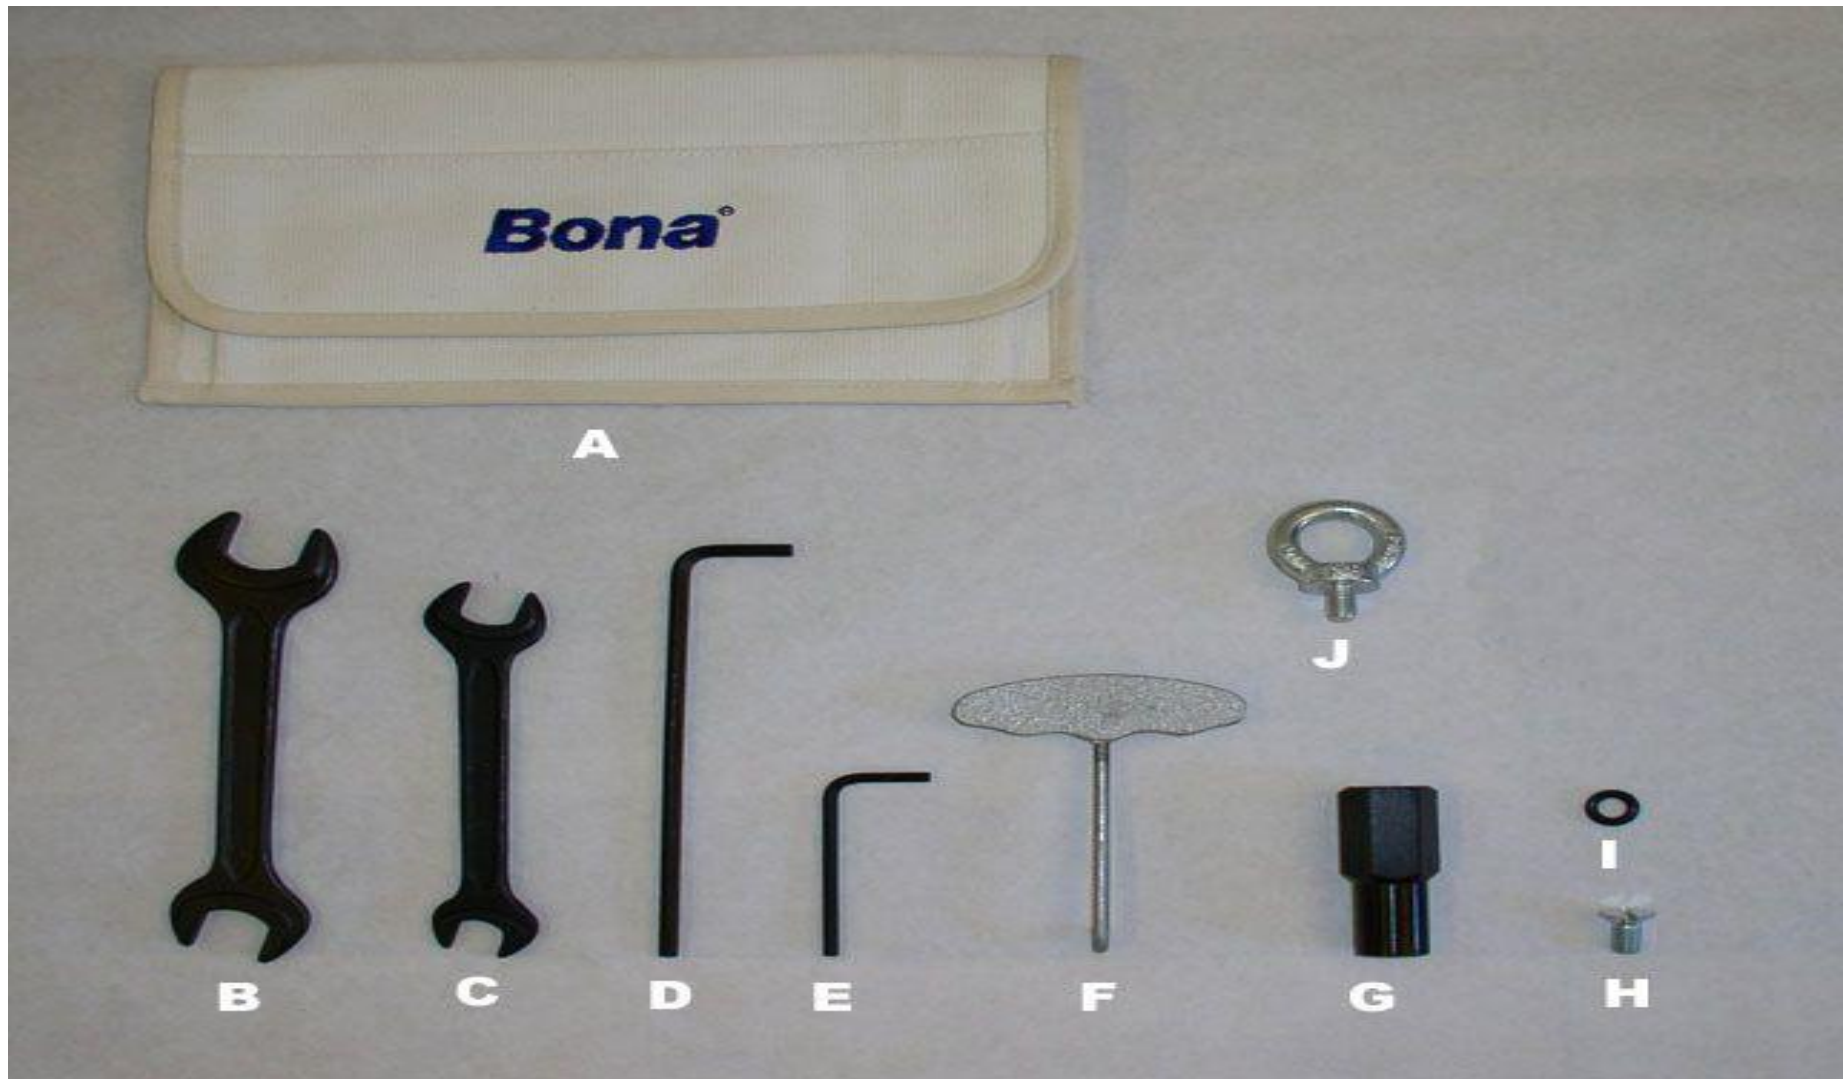

Bona Flexidrum Previous Models AMO150009.3 Flexidrum accessories

Bona Flexidrum Previous Models AMO150009.3 Flexidrum accessories

.	ASO904014	Extension cable 10 m 1-phase
A.	ASO991100	Tool bag new model
B.	ASO990819	Box spanner NV19/22
C.	ASO990813	Box spanner 13/16
D.	ASO990605	Hexagonal wrench 5mm long shaf
E.	ASO990604	Hexagonal wrench 4 mm black
F.	ASO991140	Handle for intake induct
G.	ASO112118	The tool to exchange of drum
H.	ASO954516	Screw MFS M8X16 FZB
I.	ASO927007	O-ring 7,52x3,53
J.	ASO958515	Eye socket LT DIN580 M8x15 fzb