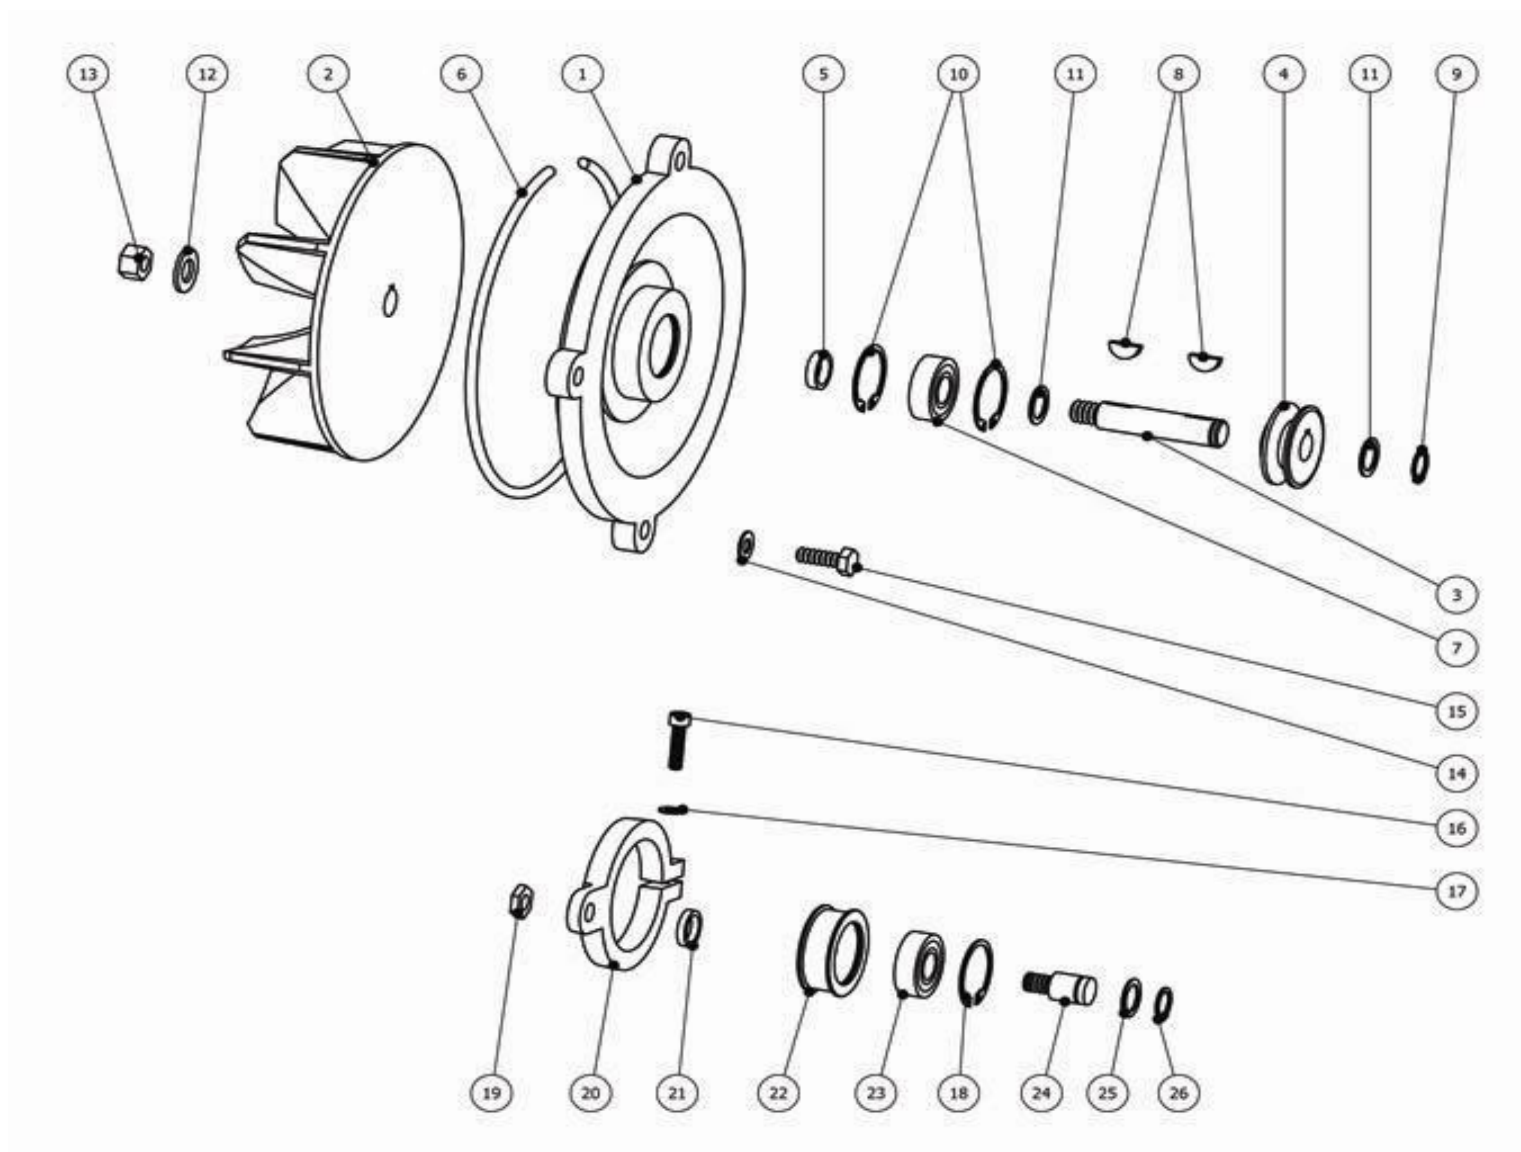

Bona Flexidrum Previous Models AMO150008.3 Flexidrum vacuum cleaner

Bona Flexidrum Previous Models AMO150008.3 Flexidrum vacuum cleaner

.	ASO114503	Ventilator housing Poly-V
.	ASO114600.3	V-belt tighter grey compl.
01 .	ASO114001	Bearing housing
02 .	ASO114002	Ventilator wheel
03 .	ASO114003	Axle
04 .	ASO114204	Pulley Ventilator Poly-V
05 .	ASO934009	Spacer 20x15,2x5
06 .	ASO928062	Rubber string 6x600 (cut)
07 .	ASO913202	Ball bearing SKF3202 2RS1
08 .	ASO933416	Woodruf key WK 4x16
09 .	ASO930015	Circlip ring SGA15
10 .	ASO931035	Circlip ring sgh35
11 .	ASO968310	Spacer 15x21x1
12 .	ASO965700	Washer BRB 13X24X2 fzb
13 .	ASO960700	Nut M6M M12 fzb
14 .	ASO965500.3	Washer BRB 8,4x16x1,5 black
15 .	ASO951519.3	Screw M6S M8x25 black
16 .	ASO952419	Screw MC6S M6x25 fzb
17 .	ASO968002	Spacer DB 6x12,5x0,2
18 .	ASO930015	Circlip ring SGA15
19 .	ASO960060	Nut ML6M M10 fzb
20 .	ASO114101.3	Tensioner roller bracket grey
21 .	ASO934010	Spacer 20x15,2x4
22 .	ASO114102	Wheel tensioner bracket
23 .	ASO916202	Ball bearing 6202-2RSH/C3

- 24 . ASO114103 Axle 15x32
- 25 . ASO968310 Spacer 15x21x1
- 26 . ASO930015 Circlip ring SGA15