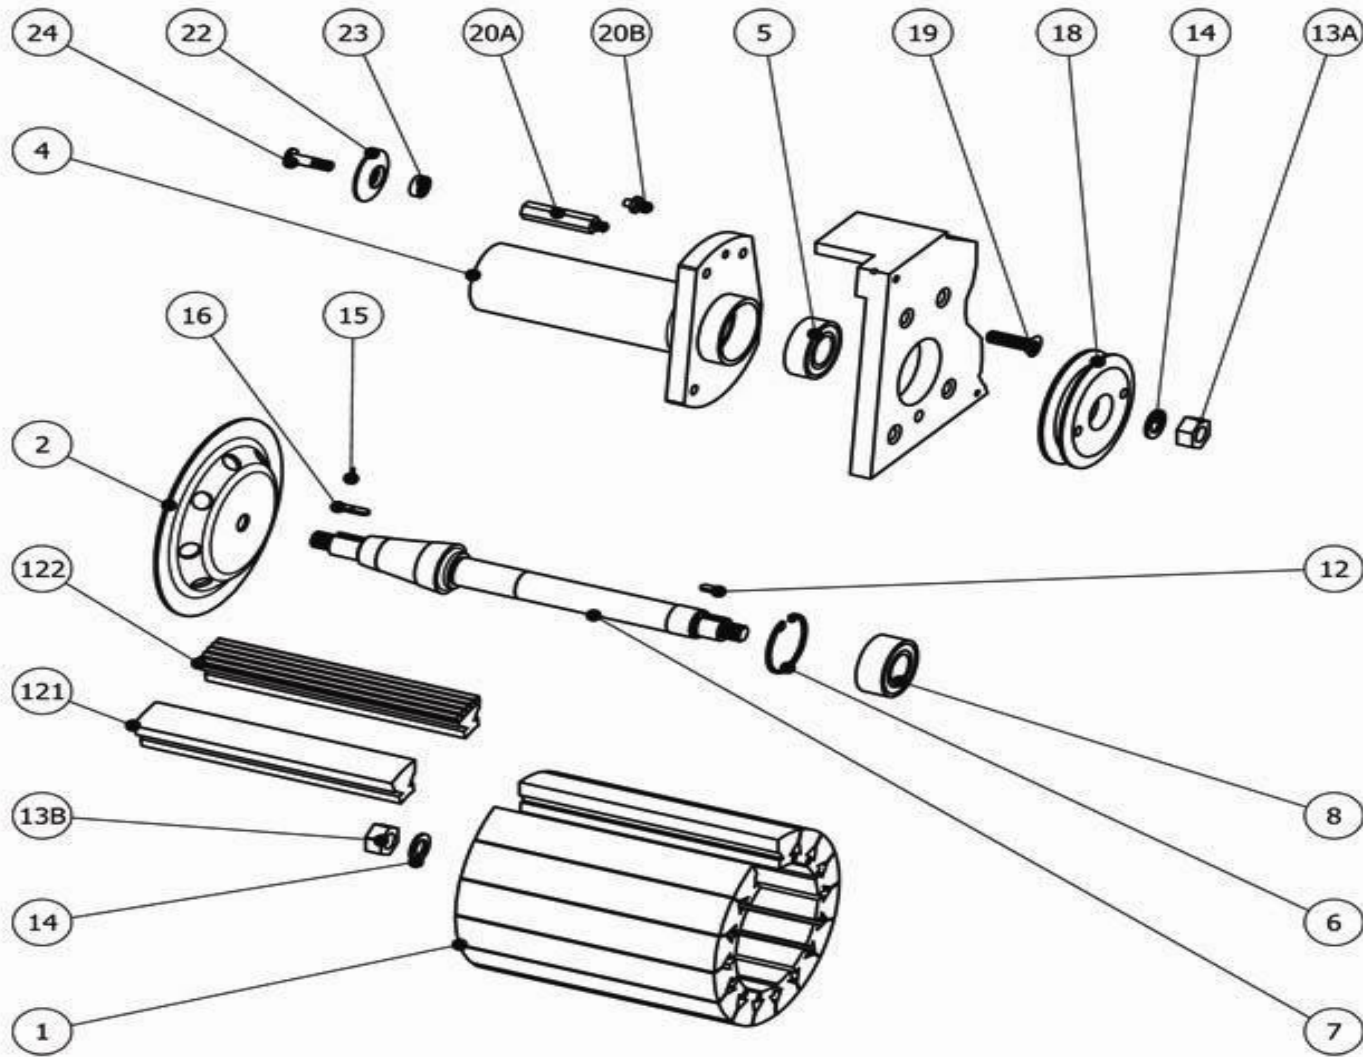

Bona Flexidrum Previous Models AMO150008.3 Flexidrum sanding drum 250mm

Bona Flexidrum Previous Models AMO150008.3 Flexidrum sanding drum 250mm

.	ASO112900	Roller bearing housing compl.
.	ASO152521	Side roller with shaft 250 mm
001 .	ASO152801.3	Profile drum 250 mm grooved
002 .	ASO152007	Plate,conical for profile drum
004 .	ASO112104	Bearing housing
005 .	ASO916205	Ball bearing 6205-2RSH
006 .	ASO931052	Circlip ring SGH52
007 .	ASO112107	Drum shaft
008 .	ASO913205	Ball bearing 3205A2RS1TN9/MT33
012 .	ASO932618	Key 6x6x18
013 .	ASO960800	Nut M6M M14 (NV-22) fzb
014 .	ASO965800	Washer 15X26X2 fzb
015 .	ASO936114	Spring pin FRP 3x12
016 .	ASO932622	Key 6x6x22
018 .	ASO152018	V-belt pulley Midi drum
019 .	ASO953621	Screw MF6S M10X35
019a .	ASO953620	Screw MF6S M10X30
021 .	ASO152021	Axle for 250 mm
022 .	ASO152522	Side roller complete
023 .	ASO958412	Screw MELC6S M6X10
024 .	ASO910626	Ball bearing 626-2RSH
024 .	ASO958412	Screw MELC6S M6X10
122 .	ASO152005.3	Rubber Profile 250mm