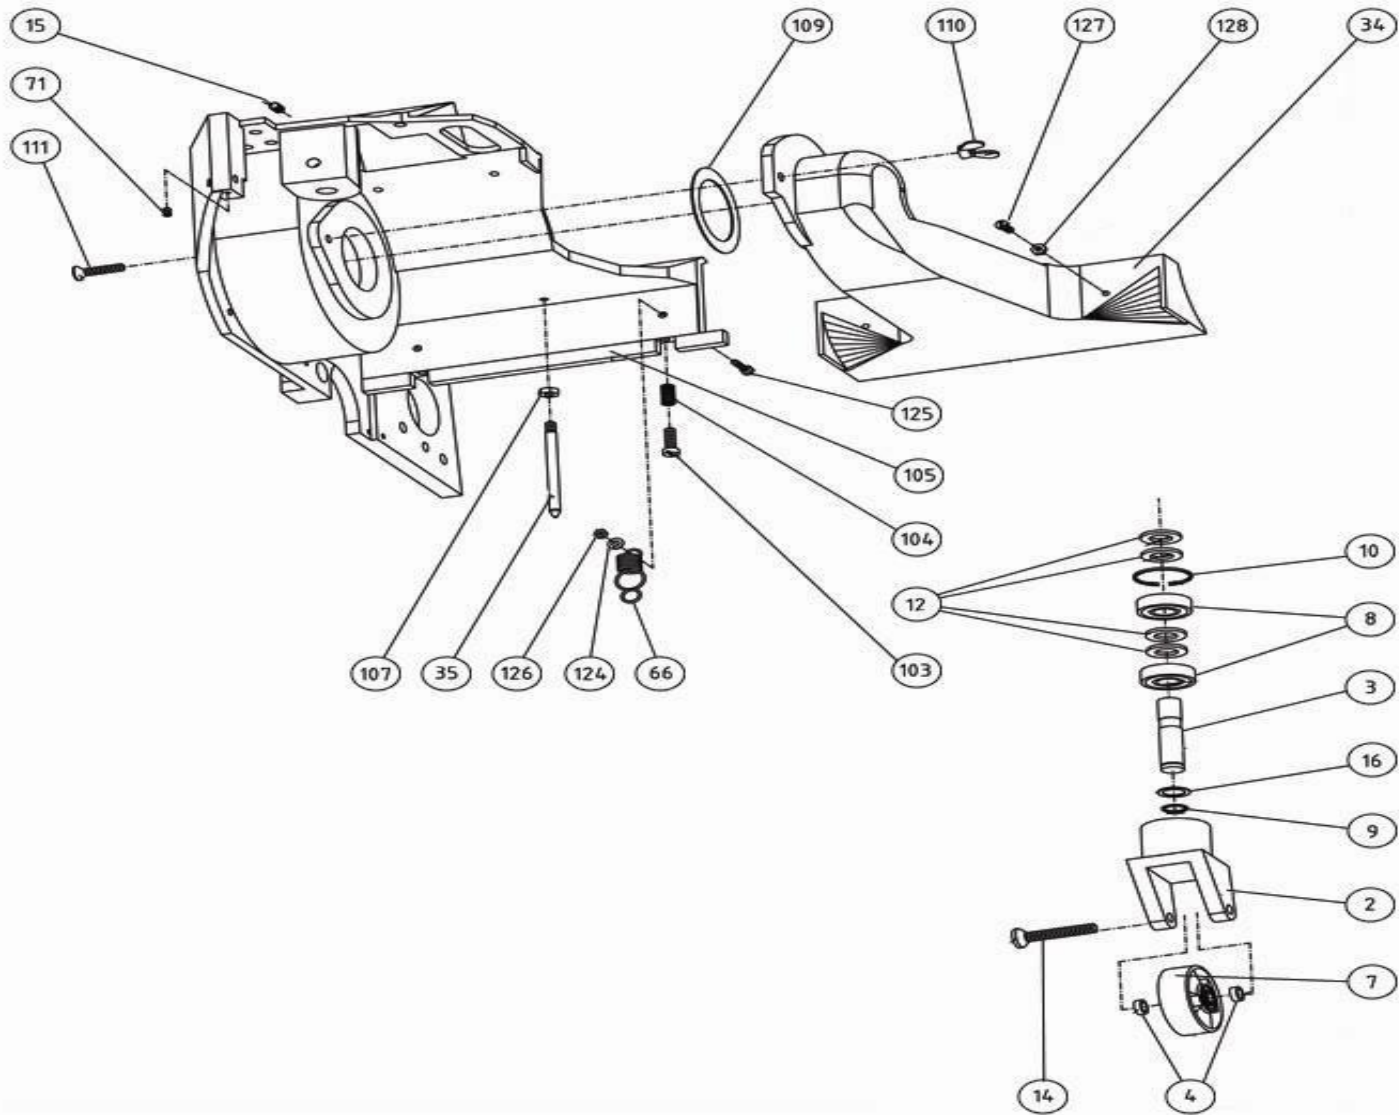

Bona Flexidrum Previous Models AMO150008.3 Flexidrum rear wheel/intake duct complete

Bona Flexidrum Previous Models AMO150008.3 Flexidrum rear wheel/intake duct complete

.	ASO111534.3	Intake duct complete
002 .	ASO117002.3	Wheel bracket grey
003 .	ASO117003	Axle 17x98
004 .	ASO934028	Spacer 15x10,2x5
007 .	ASO117007	Wheel complete
008 .	ASO916203	Ball bearing 6203-2RSH
009 .	ASO930017	Circlip ring SGA17
010 .	ASO931040	Circlip ring SGH40
012 .	ASO965900	Washer BRB17X30X3 FZB
014 .	ASO953628	Screw MF6S M10x70
015 .	ASO955614	Screw MSK6SS M10X12
016 .	ASO968410	Spacer 17x24x1,0
034 .	ASO111034.3	Intake duct grey
035 .	ASO111035	Guide pin
066 .	ASO111066	Spring
071 .	ASO955412	Screw MSK6SS M6x8
103 .	ASO950519	Screw MCS M8x25 fzb
104 .	ASO941020	Spring TF1x8x20
105 .	ASO928151	Rubber molding 270x10x15 cut
107 .	ASO960500	Nut M6M M8 fzb
109 .	ASO111088	Sealing intake duct 66x88
110 .	ASO962005	Wing nut MVM M8 fzb
111 .	ASO954520	Screw MFS M8X30 fzb
124 .	ASO968002	Spacer DB 6x12,5x0,2
125 .	ASO951418	Screw M6S M6x20 fzb