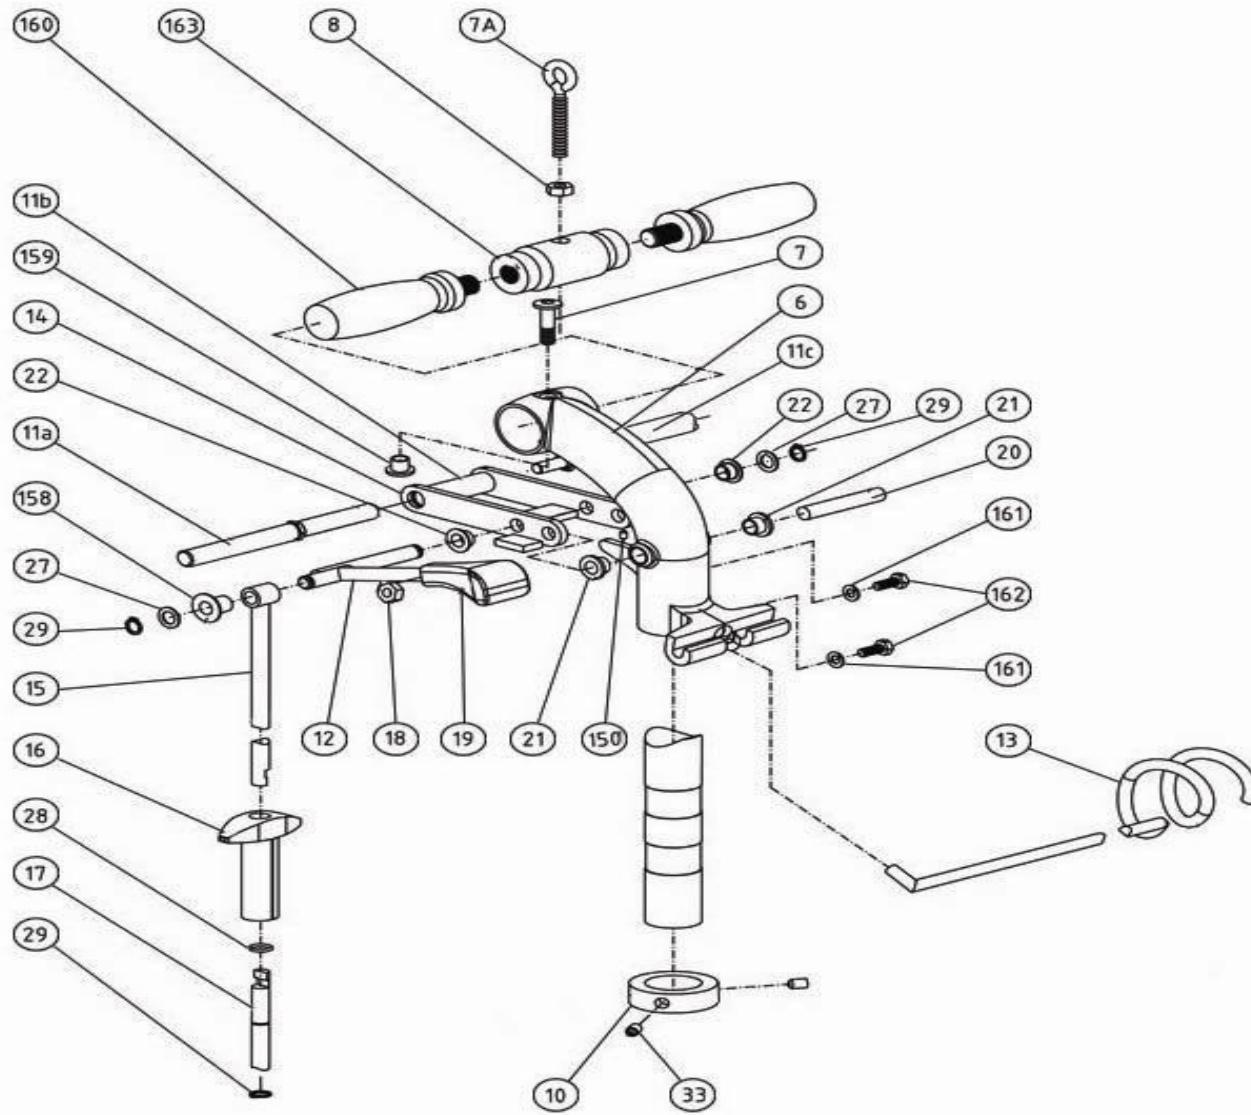

Bona Flexidrum Previous Models AMO150008.3 Flexidrum main handle

Bona Flexidrum Previous Models AMO150008.3 Flexidrum main handle

.	ASO156500.3	Handle complete grey
.	ASO156511.3	Working handle compl. Black
.	ASO156512.3	Working pr.handle compl.black
.	ASO903860	Component box w. switch 1,8 kW
006 .	ASO156513.3	Main handle bracket compl.
007 .	ASO958020	Hexagonal Screw MELC6S M8x30
008 .	ASO960500	Nut M6M M8 fzb
009 .	ASO156021	Bracket working press. handle
010 .	ASO116010	Tube sleeve
011a .	ASO16010.3	BUTTER 1/3 F.STD.SCAND.MO
011a - c .	ASO156511.3	Working handle compl. Black
011b .	ASO156018	Tube sleeve 51x51x1
011c .	ASO156017.3	Working pressure handle short
012 .	ASO156012	Working pressure handle
013 .	ASO991220	Cable holder
014 .	ASO156014	Assembling plate for On/off
015 .	ASO156015	Upper connection rod
016 .	ASO116516	Locking piece for rods compl.
017 .	ASO118017	Lower connection rod
018 .	ASO960050	Nut ML6M M8 fzb
019 .	ASO156012	Working pressure handle
020 .	ASO156020	Axle dia 10x61
021 .	ASO948010	Plain bearing BM1008, shaft
022 .	ASO948006	Plain bearing BM1006xF18 FB
023 .	ASO950213	Screw MCS M4x10 fzb

024 .	ASO156024	Pin for mounting plate
025 .	ASO960020	Nut ML6M M4 fzb
027 .	ASO968103	Spacer 10x16x0,3
027 .	ASO968105	Washer 10x16x0,5
028 .	ASO927009	O-ring 9,3x2,4
029 .	ASO930010	Circlip ring SGA10
033 .	ASO955512	Screw MSK6SS M8X8
145 .	ASO958416	Wingheaded screw VS M6X16 fzb
150 .	ASO955210	Screw MSK6SS M4X5
158 .	ASO948015	Plain bearing BM1006xF18 FB
159 .	ASO963400	Collar nut socket head M8
160 .	ASO116011.3	Plastic handle black
161 .	ASO960400	Nut M6M M6 fzb
162 .	ASO951416	Screw M6S M6x16 fzb
163 .	ASO156022.3	Handle bracket
164 .	ASO960040	Nut ML6M M6 fzb