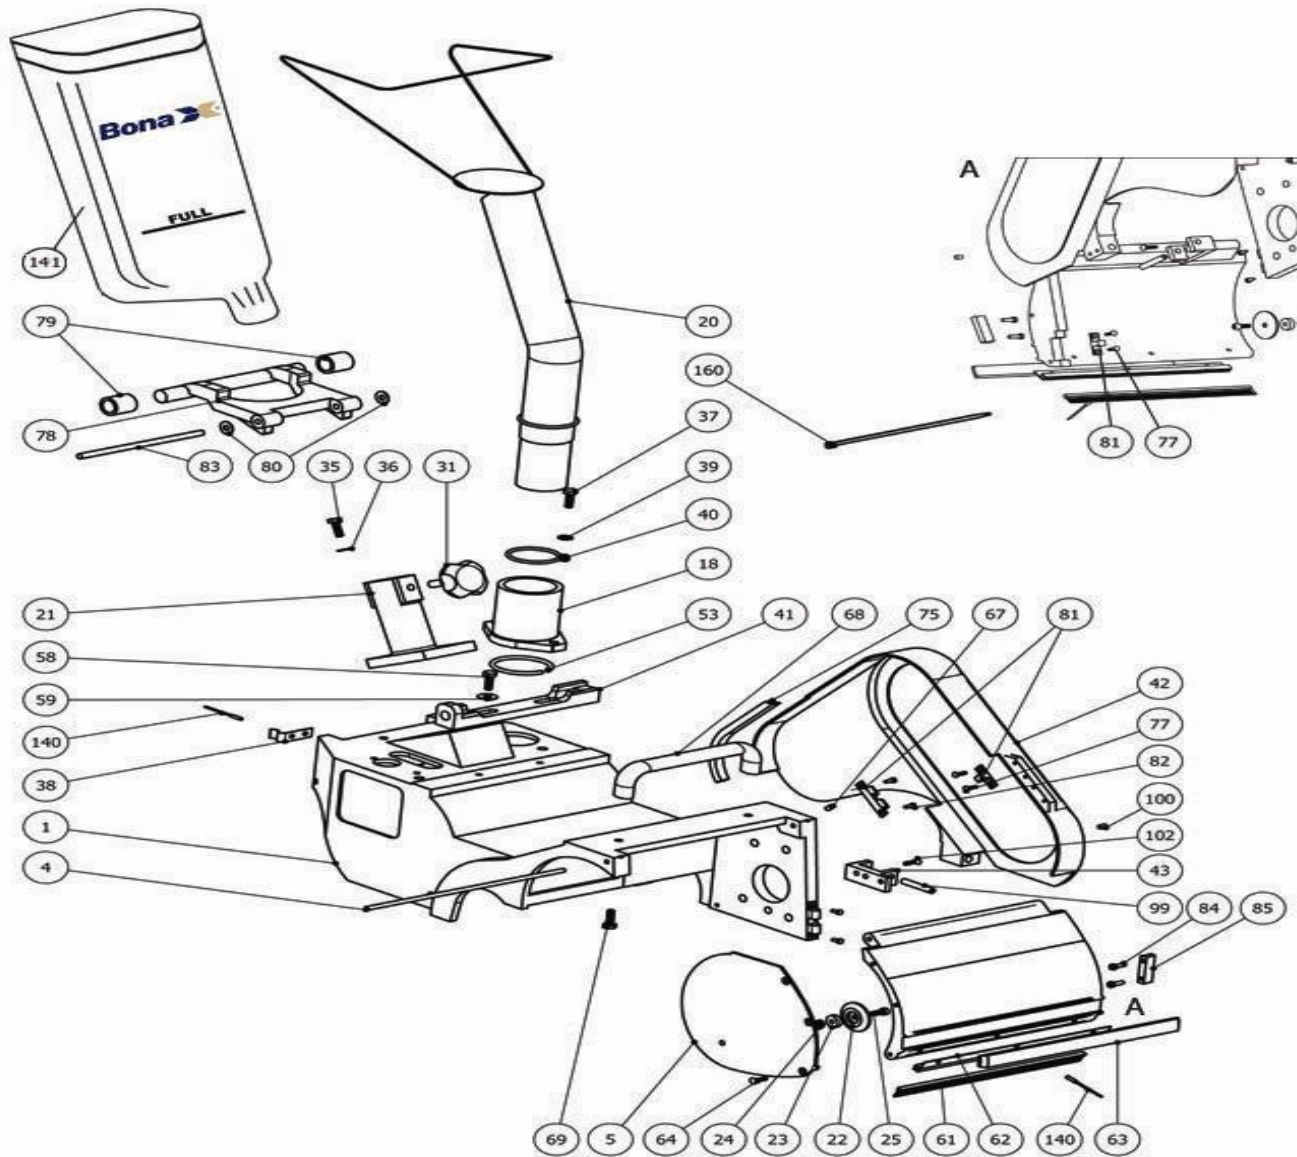

Bona Flexidrum Previous Models AMO150008.3 Flexidrum housing

Bona Flexidrum Previous Models AMO150008.3 Flexidrum housing

.	ASO151005.3	Side cover compl. Grey
.	ASO151500.3	Front/side cover compl. grey
.	ASO152522	Side roller complete
001 .	ASO151001.3	Chassis
003 .	ASO121003.3	Front cover Drum/flex grey
004 .	ASO121004	Axle
005 .	ASO151004.3	Side cover grey
018 .	ASO111018.3	Tube holder grey
020 .	ASO116600.3	Dust tube complete
021 .	ASO111021.3	Handle bracket grey
022 .	ASO152522	Side roller complete
023 .	ASO910626	Ball bearing 626-2RSH
024 .	ASO968002	Spacer DB 6x12,5x0,2
025 .	ASO958412	Screw MELC6S M6X10
031 .	ASO945145	Locking knob WN730 T50-M10x25
035 .	ASO951519	Screw M6S M8x25 fzb
036 .	ASO965500	Washer
037 .	ASO951519	Screw M6S M8x25 fzb
038 .	ASO111038	Locking plate for tilt support
039 .	ASO965500	Washer
040 .	ASO927057	O-ring 57,15x3,5
041 .	ASO111041.3	Motor bracket rear grey
042 .	ASO111042.3	Belt cover grey
043 .	ASO111043.3	Hinge bracket grey
053 .	ASO928061	Rubber string 6x200 (cut)

058 .	ASO951518	Screw M6S M8x20 fzb
059 .	ASO968106	Washer 8,4x24x2 fzb
061 .	ASO929006	Dust brush front cover L=280
062 .	ASO929021	Profile front cover
063 .	ASO929041	Sealing strip
064 .	ASO953313	Screw MF6S M5X10
067 .	ASO955412	Screw MSK6SS M6x8
068 .	ASO945192	Handle CC-192 black
075 .	ASO929032	Sealing strip belt cover, rear
077 .	ASO954213	Screw MFS M4X10 fzb
078 .	ASO111036.3	Tilt support grey
079 .	ASO929051	Rubber cap dia 26x3,5
080 .	ASO968105	Washer 10x16x0,5
081 .	ASO945160	Quick lock (Set)
082 .	ASO950213	Screw MCS M4x10 fzb
083 .	ASO111037	Shaft for tilt support
084 .	ASO950318	Screw MCS M5x20 fzb
085 .	ASO945142	Fixed handle LG-01 black
099 .	ASO935550	Cylinder pin 8x50
102 .	ASO953419	Screw MF6S M6X25
140 .	ASO937216	Pop rivet 4,8x16,0
141 .	ASO991001.3	Dust bag GM/GMU
160 .	ASO945730	Cable tie, can be open.TYL300M