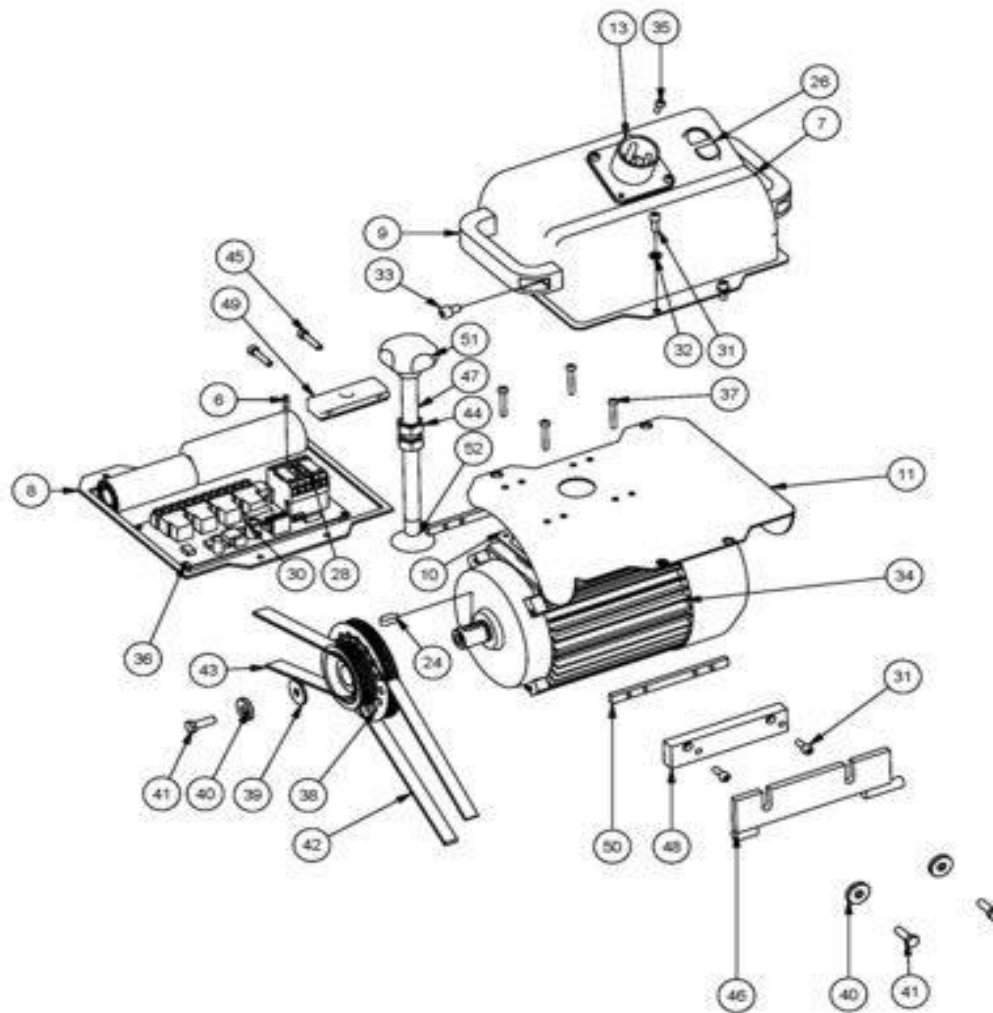

Bona Flexidrum Previous Models AMO150008.3 Flexidrum Motor 2,2kW easy start

Bona Flexidrum Previous Models AMO150008.3 Flexidrum Motor 2,2kW easy start

.	ASO115828.3	Motor, cap. box 1-ph E04/05-0102
06 .	ASO903793	Fuse duplex eazy 250 V 1 A
07 .	ASO115147.3	Cap. box cover grey
08 .	ASO115170	Rubber sealing
09 .	ASO945132	Lifting handle motor
10 .	ASO115172	Rubber sealing motor base plat
11 .	ASO115148.3	Base plate grey
13 .	ASO903226	Motor inlet 3 pol blue
22 .	ASO903025	Start Capacitor MKA 25-450-25y
23 .	ASO903035	Condensator 50 uF for 2,2 kW
24 .	ASO932820	Key 8x7x20
26 .	ASO903772	Switch 800 E Heavy duty
28 .	ASO903750	Contactator 5,5 kW 100-M12N
30 .	ASO903766	Circuit card comp 2,2KW
31 .	ASO952416	Screw MC6S M6x16 fzb
32 .	ASO968002	Spacer DB 6x12,5x0,2
33 .	ASO952513	Screw MC6S M8x12 fzb
34 .	ASO900192	Motor 2,2 KW 220V 50Hz Du.Eazy
35 .	ASO958116	Screw MRX M5X16 FZB PHILLIPS
36 .	ASO958112	Screw MRX M4x6 fzb Philips
37 .	ASO958121	Screw MRX M5x35 fzb Philips
38 .	ASO115245	Motor pulley Poly-V
39 .	ASO965000	Washer 8,5X30X3 fzb
40 .	ASO965003	Washer 8,2 X 26 X 5 fzb
41 .	ASO951519	Screw M6S M8x25 fzb

42 .	ASO924260	Poly-V-belt 260 J5, ventilator
43 .	ASO924328	Poly-V-belt 328 drum
44 .	ASO960900	Nut M6M M16 fzb
45 .	ASO952420	Screw MC6S M6x30 fzb
46 .	ASO115051	Hinge for motor
47 .	ASO115152	Tensioner screw
48 .	ASO115163	Intermediate plate
49 .	ASO115164	Front motor bracket
50 .	ASO115169	Mounting plate
51 .	ASO945145	Locking knob WN730 T50-M10x25
52 .	ASO945148	Leaded link GN343.1 25-M8 KR