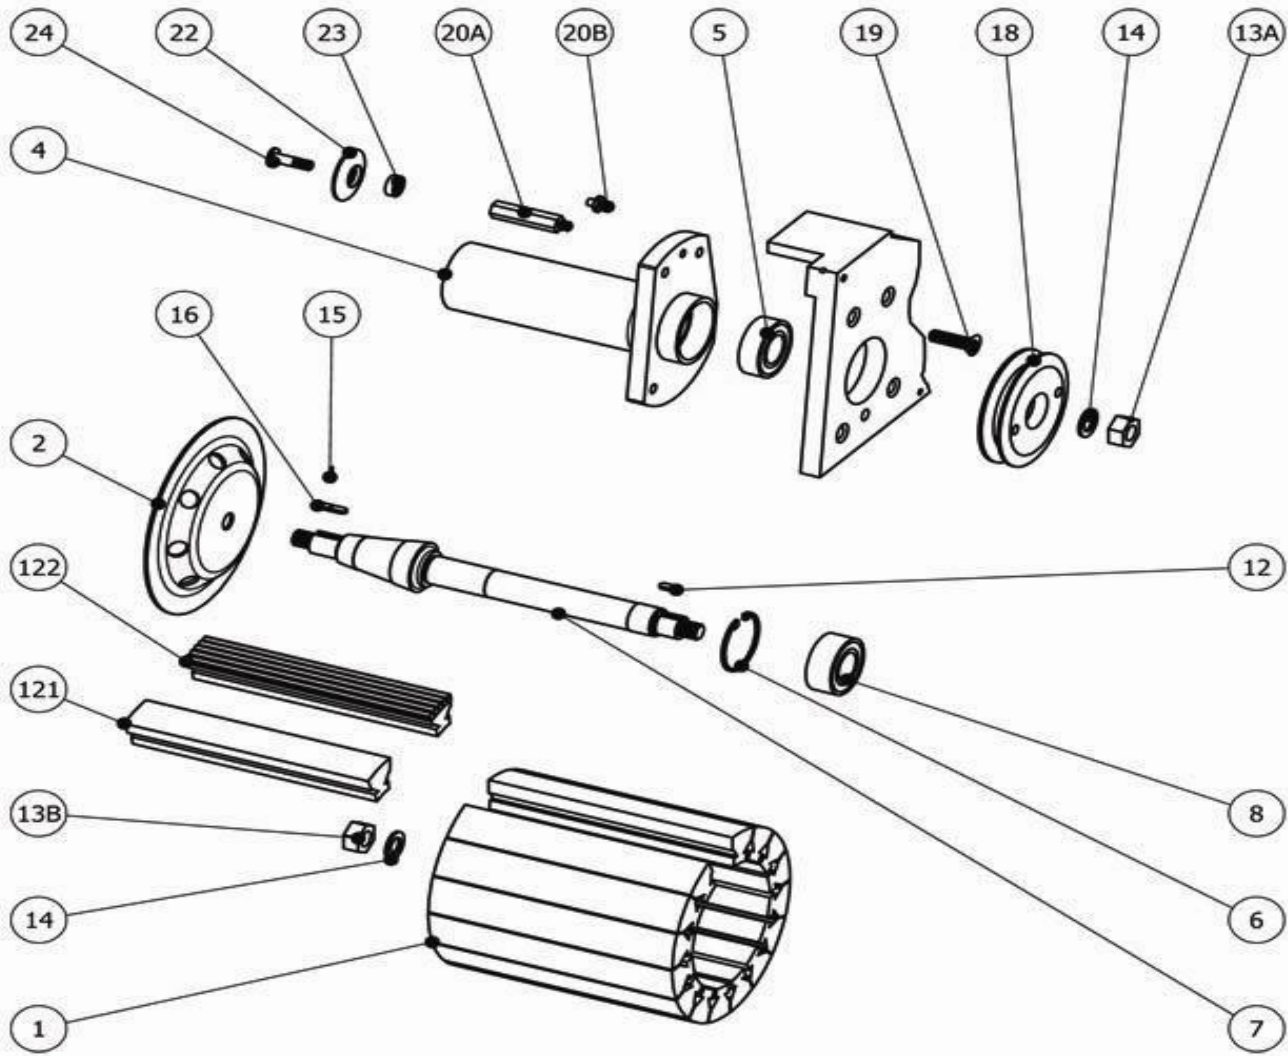

Bona Flexidrum Previous Models AMO150005.3 Flexidrum sanding drum

Bona Flexidrum Previous Models AMO150005.3 Flexidrum sanding drum

.	ASO112900	Roller bearing housing compl.
.	ASO152520	Side roller with shaft 200 mm
001 .	ASO152701.3	Profile drum 200 with cover pl
002 .	ASO152007	Plate,conical for profile drum
004 .	ASO112104	Bearing housing
005 .	ASO916205	Ball bearing 6205-2RSH
006 .	ASO931052	Circlip ring SGH52
007 .	ASO112107	Drum shaft
008 .	ASO913205	Ball bearing 3205A2RS1TN9/MT33
012 .	ASO932618	Key 6x6x18
013 .	ASO960800	Nut M6M M14 (NV-22) fzb
014 .	ASO965800	Washer 15X26X2 fzb
015 .	ASO936114	Spring pin FRP 3x12
016 .	ASO932622	Key 6x6x22
018 .	ASO152018	V-belt pulley Midi drum
019 .	ASO953621	Screw MF6S M10X35
019a .	ASO953620	Screw MF6S M10X30
020 .	ASO152020	Axle for side roll.200 w.screw
022 .	ASO152522	Side roller complete
023 .	ASO958412	Screw MELC6S M6X10
024 .	ASO910626	Ball bearing 626-2RSH
024 .	ASO958412	Screw MELC6S M6X10
121 .	ASO152205	Rubber profile even L=200 set
122 .	ASO152205.3	Rubber profile L=200 Set