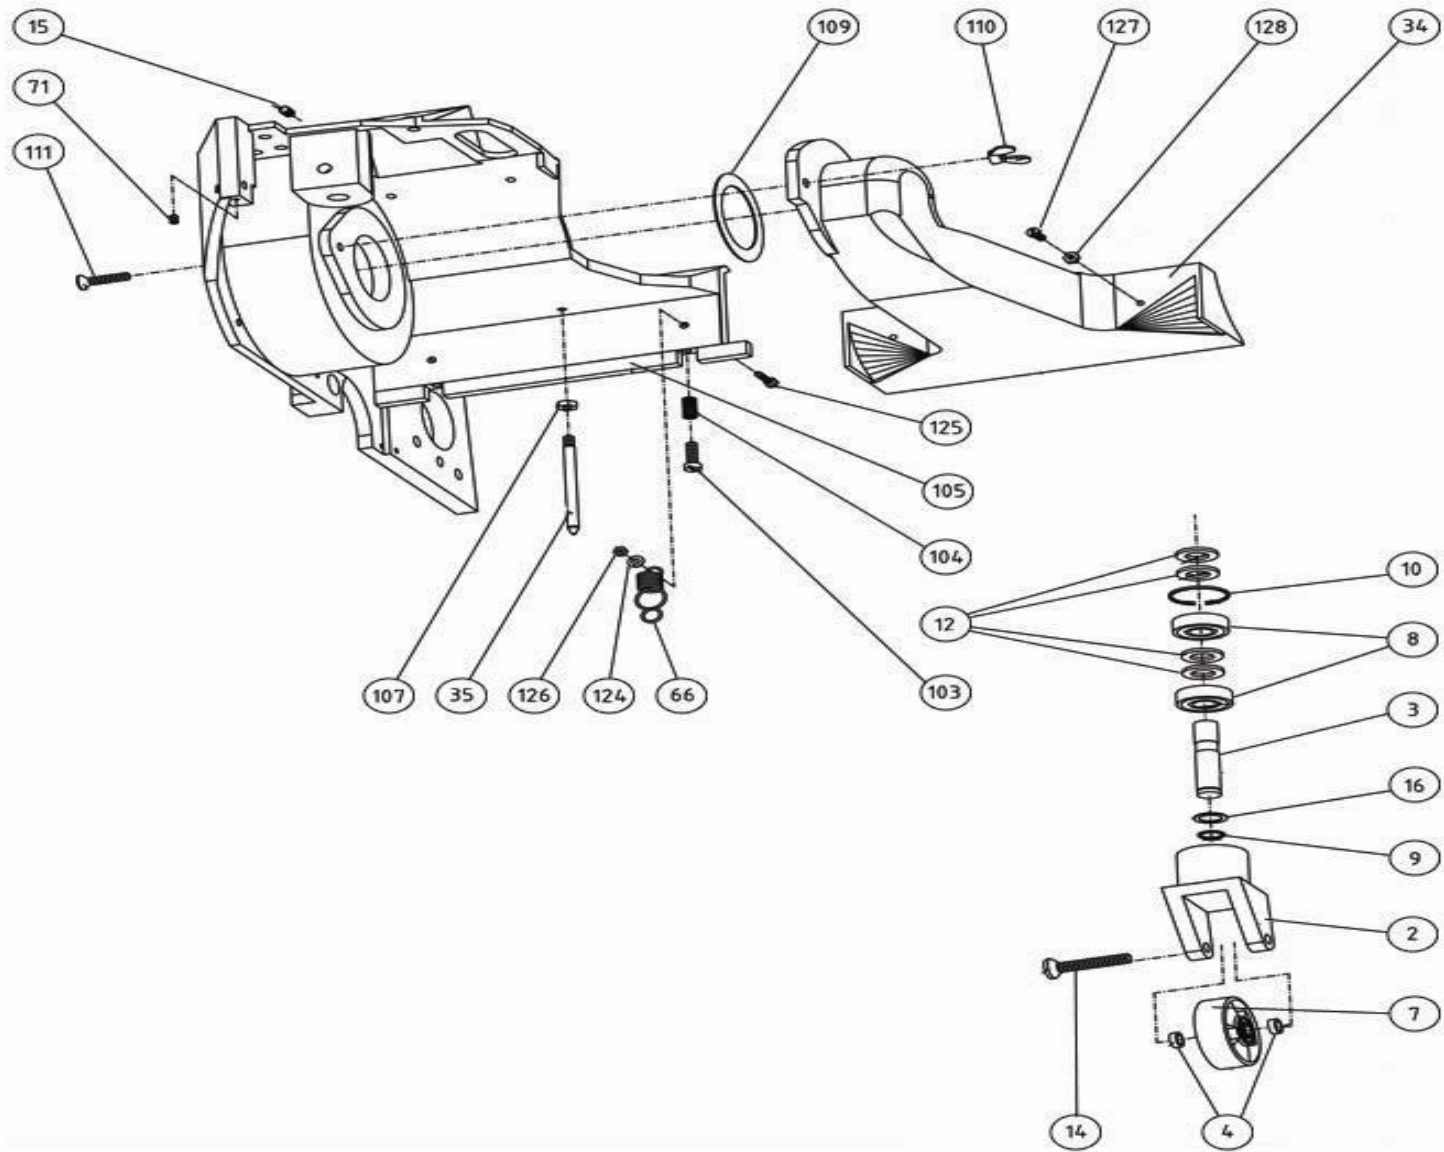

Bona Flexidrum Previous Models AMO150005.3 Flexidrum rear wheel

Bona Flexidrum Previous Models AMO150005.3 Flexidrum rear wheel

.	ASO111534.3	Intake duct complete
002 .	ASO117002.3	Wheel bracket grey
003 .	ASO117003	Axle 17x98
004 .	ASO934028	Spacer 15x10,2x5
007 .	ASO117007	Wheel complete
008 .	ASO916203	Ball bearing 6203-2RSH
009 .	ASO930017	Circlip ring SGA17
010 .	ASO931040	Circlip ring SGH40
012 .	ASO965900	Washer BRB17X30X3 FZB
014 .	ASO953628	Screw MF6S M10x70
015 .	ASO955614	Screw MSK6SS M10X12
016 .	ASO968410	Spacer 17x24x1,0
034 .	ASO111034.3	Intake duct grey
035 .	ASO111035	Guide pin
066 .	ASO111066	Spring
071 .	ASO955412	Screw MSK6SS M6x8
103 .	ASO950519	Screw MCS M8x25 fzb
104 .	ASO941020	Spring TF1x8x20
105 .	ASO928151	Rubber molding 270x10x15 cut
107 .	ASO960500	Nut M6M M8 fzb
109 .	ASO111088	Sealing intake duct 66x88
110 .	ASO962005	Wing nut MVM M8 fzb
111 .	ASO954520	Screw MFS M8X30 fzb
124 .	ASO968002	Spacer DB 6x12,5x0,2