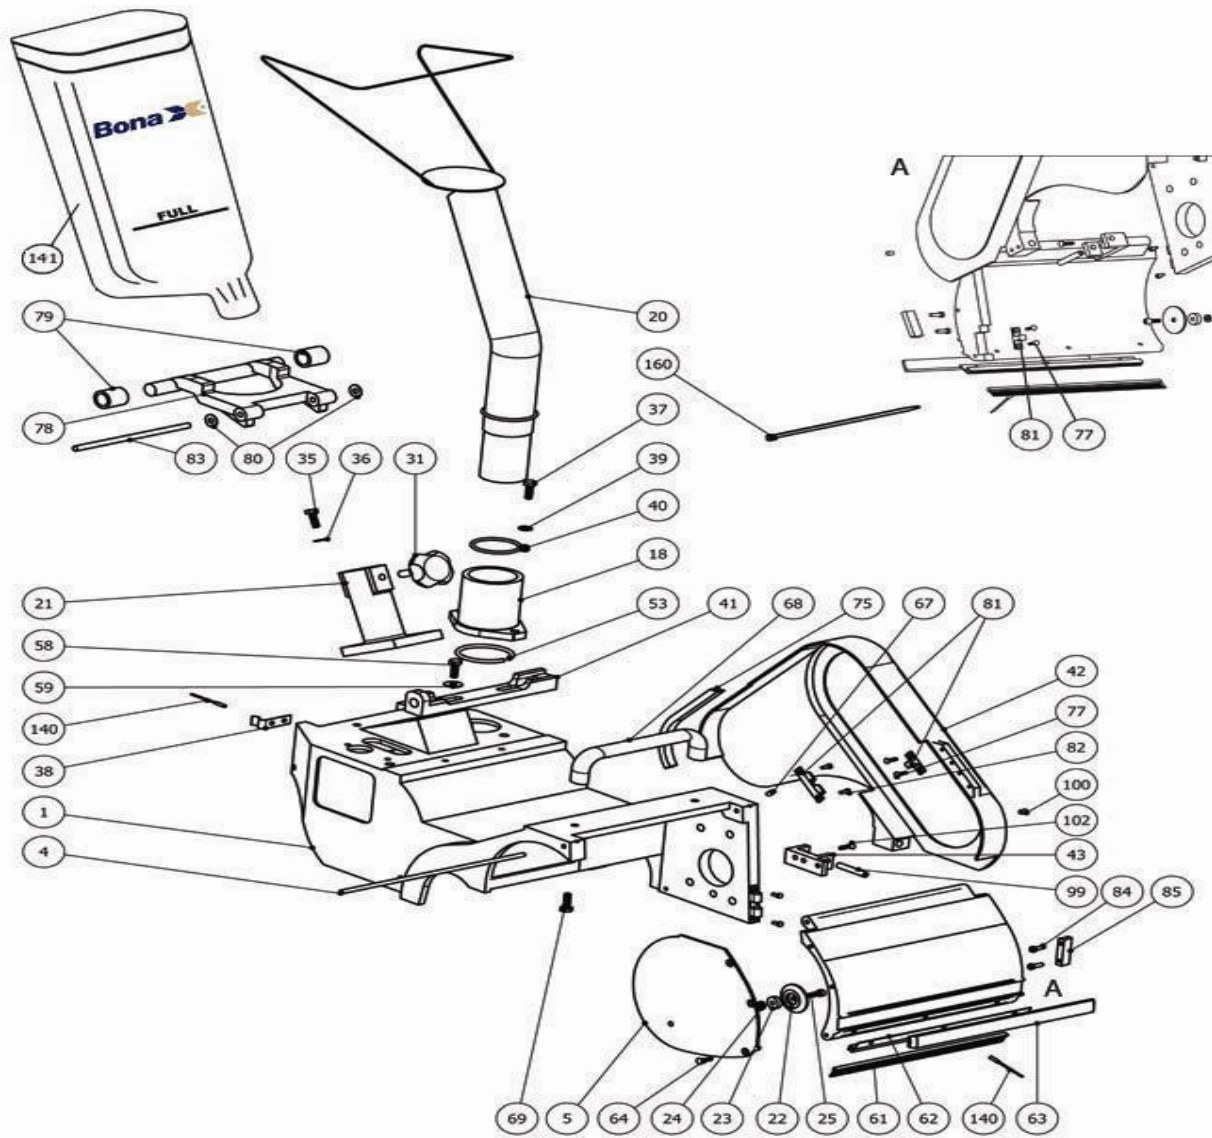

Bona Flexidrum Previous Models AMO150005.3 Flexidrum housing

Bona Flexidrum Previous Models AMO150005.3 Flexidrum housing

.	ASO151005.3	Side cover compl. Grey
.	ASO151500.3	Front/side cover compl. grey
.	ASO152522	Side roller complete
001 .	ASO151001.3	Chassis
003 .	ASO121003.3	Front cover Drum/flex grey
004 .	ASO121004	Axle
005 .	ASO151004.3	Side cover grey
018 .	ASO111018.3	Tube holder grey
020 .	ASO116600.3	Dust tube complete
021 .	ASO111021.3	Handle bracket grey
022 .	ASO152522	Side roller complete
023 .	ASO910626	Ball bearing 626-2RSH
024 .	ASO968002	Spacer DB 6x12,5x0,2
025 .	ASO958412	Screw MELC6S M6X10
031 .	ASO945145	Locking knob WN730 T50-M10x25
035 .	ASO951519	Screw M6S M8x25 fzb
036 .	ASO965500	Washer
037 .	ASO951519	Screw M6S M8x25 fzb
038 .	ASO111038	Locking plate for tilt support
039 .	ASO965500	Washer
040 .	ASO927057	O-ring 57,15x3,5
041 .	ASO111041.3	Motor bracket rear grey
042 .	ASO111042.3	Belt cover grey
043 .	ASO111043.3	Hinge bracket grey

053 .	ASO928061	Rubber string 6x200 (cut)
058 .	ASO951518	Screw M6S M8x20 fzb
059 .	ASO968106	Washer 8,4x24x2 fzb
061 .	ASO929006	Dust brush front cover L=280
062 .	ASO929023	Profile front cover L=280
063 .	ASO929041	Sealing strip
064 .	ASO953313	Screw MF6S M5X10
067 .	ASO955412	Screw MSK6SS M6x8
068 .	ASO945192	Handle CC-192 black
075 .	ASO929032	Sealing strip belt cover, rear
077 .	ASO954213	Screw MFS M4X10 fzb
078 .	ASO111036.3	Tilt support grey
079 .	ASO929051	Rubber cap dia 26x3,5
080 .	ASO968105	Washer 10x16x0,5
081 .	ASO945160	Quick lock (Set)
082 .	ASO950213	Screw MCS M4x10 fzb
083 .	ASO111037	Shaft for tilt support
084 .	ASO950318	Screw MCS M5x20 fzb
085 .	ASO945142	Fixed handle LG-01 black
099 .	ASO935550	Cylinder pin 8x50
102 .	ASO953419	Screw MF6S M6X25
140 .	ASO937216	Pop rivet 4,8x16,0
141 .	ASO991001.3	Dust bag GM/GMU
160 .	ASO945730	Cable tie, can be open.TYL300M