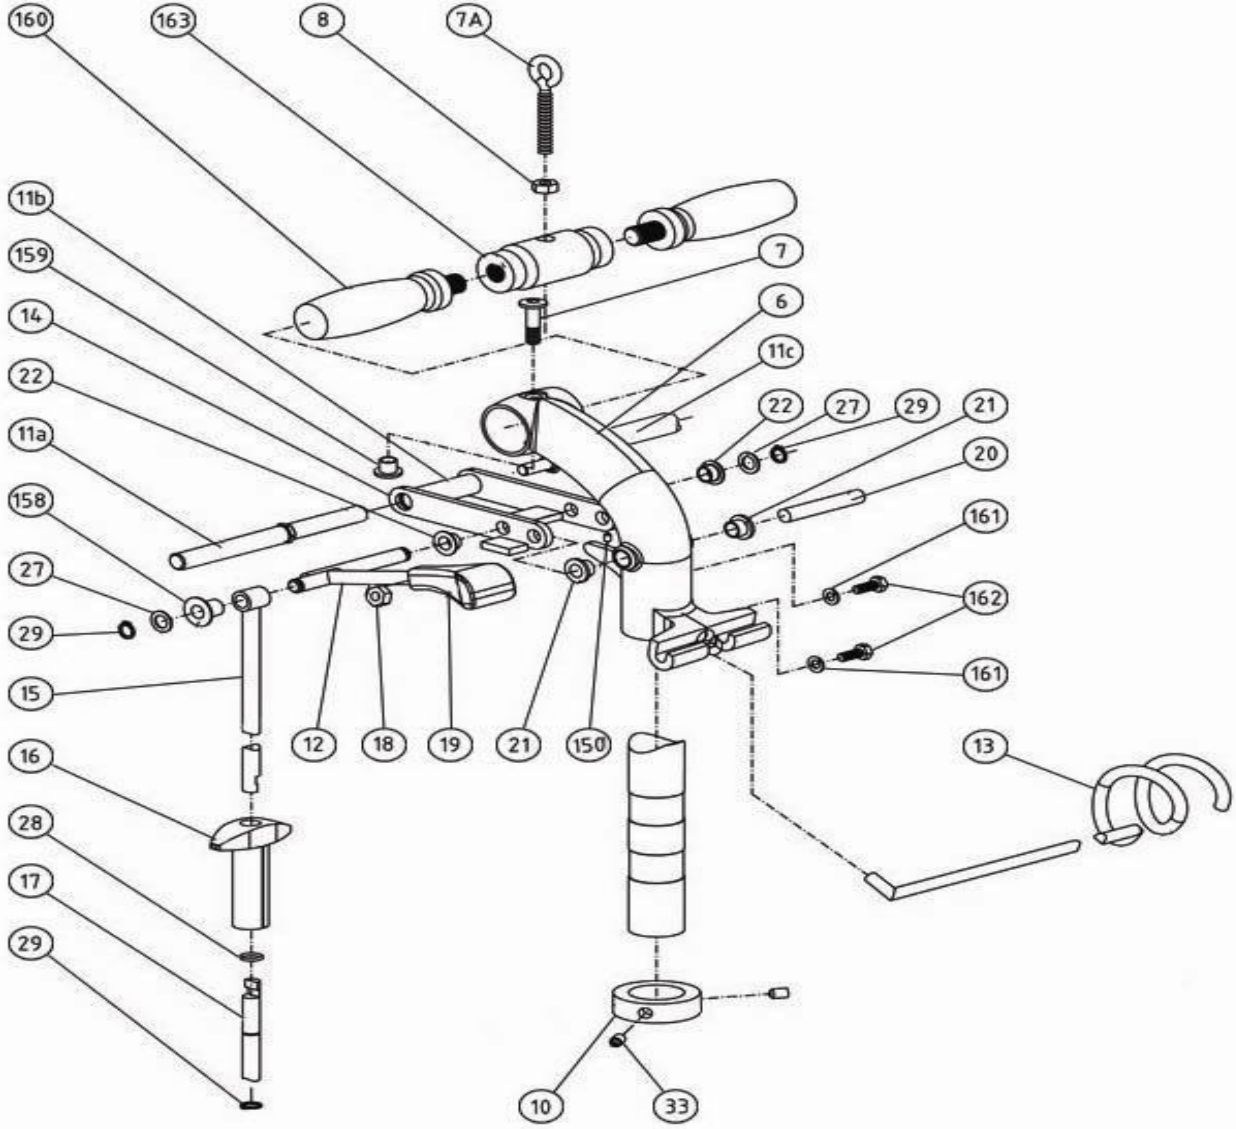

Bona Flexidrum Previous Models AMO150005.3 Flexidrum handle

Bona Flexidrum Previous Models AMO150005.3 Flexidrum handle

.	ASO156500.3	Handle complete grey
.	ASO156511.3	Working handle compl. Black
.	ASO156512.3	Working pr.handle compl.black
.	ASO903860	Component box w. switch 1,8 kW
006 .	ASO156513.3	Main handle bracket compl.
007 .	ASO958020	Hexagonal Screw MELC6S M8x30
008 .	ASO960500	Nut M6M M8 fzb
009 .	ASO156021	Bracket working press. handle
010 .	ASO116010	Tube sleeve
011a .	ASO156010.3	Working handle plastic covered
011a - c .	ASO156511.3	Working handle compl. Black
011b .	ASO156018	Tube sleeve 51x51x1
011c .	ASO156017.3	Working pressure handle short
012 .	ASO156012	Working pressure handle
013 .	ASO991220	Cable holder
014 .	ASO156014	Assembling plate for On/off
015 .	ASO156015	Upper connection rod
016 .	ASO116516	Locking piece for rods compl.
017 .	ASO118017	Lower connection rod
018 .	ASO960050	Nut ML6M M8 fzb
019 .	ASO156012	Working pressure handle
020 .	ASO156020	Axle dia 10x61
021 .	ASO948010	Plain bearing BM1008, shaft
022 .	ASO948006	Plain bearing BM1006xF18 FB
023 .	ASO950213	Screw MCS M4x10 fzb

024 .	ASO156024	Pin for mounting plate
025 .	ASO960020	Nut ML6M M4 fzb
027 .	ASO968103	Spacer 10x16x0,3
027 .	ASO968105	Washer 10x16x0,5
028 .	ASO927009	O-ring 9,3x2,4
029 .	ASO930010	Circlip ring SGA10
033 .	ASO955512	Screw MSK6SS M8X8
145 .	ASO958416	Wingheaded screw VS M6X16 fzb
150 .	ASO955210	Screw MSK6SS M4X5
158 .	ASO948015	Plain bearing BM1006xF18 FB
159 .	ASO963400	Collar nut socket head M8
160 .	ASO116011.3	Plastic handle black
161 .	ASO960400	Nut M6M M6 fzb
162 .	ASO951416	Screw M6S M6x16 fzb
163 .	ASO156022.3	Handle bracket
164 .	ASO960040	Nut ML6M M6 fzb