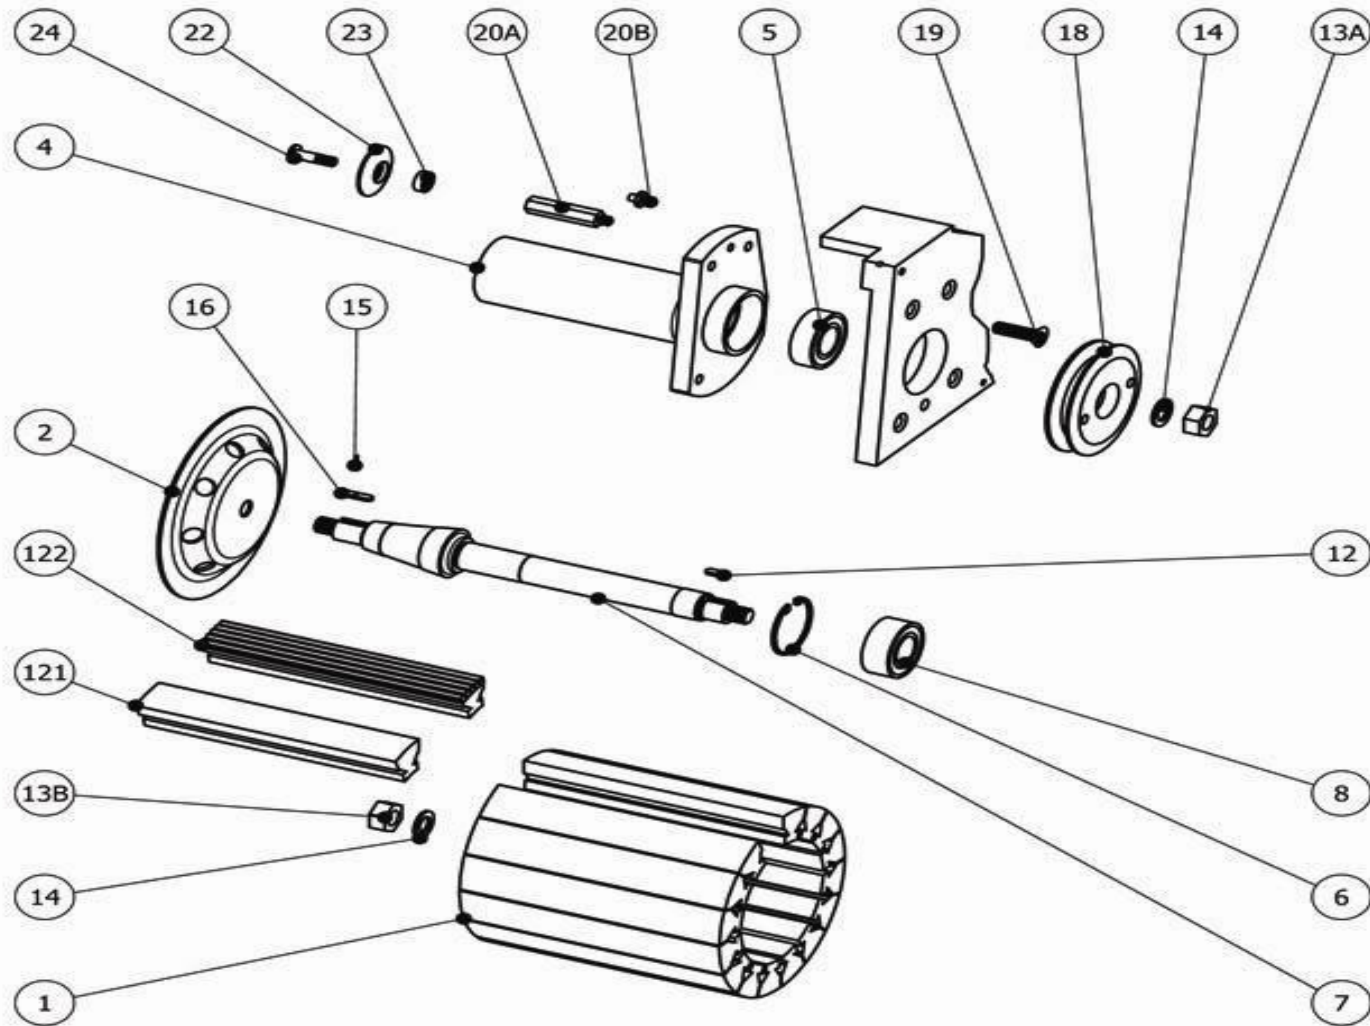

Bona Flexidrum Previous Models AMO150001.3 Flexidrum sanding drum 200mm

Bona Flexidrum Previous Models AMO150001.3 Flexidrum sanding drum 200mm

.	ASO112900	Roller bearing housing compl.
.	ASO152520	Side roller with shaft 200 mm
001 .	ASO152701.3	Profile drum 200 with cover pl
002 .	ASO152007	Plate,conical for profile drum
004 .	ASO112104	Bearing housing
005 .	ASO916205	Ball bearing 6205-2RSH
006 .	ASO931052	Circlip ring SGH52
007 .	ASO112107	Drum shaft
008 .	ASO913205	Ball bearing 3205A2RS1TN9/MT33
012 .	ASO932618	Key 6x6x18
013 .	ASO960800	Nut M6M M14 (NV-22) fzb
014 .	ASO965800	Washer 15X26X2 fzb
015 .	ASO936114	Spring pin FRP 3x12
016 .	ASO932622	Key 6x6x22
018 .	ASO152018	V-belt pulley Midi drum
019 .	ASO953621	Screw MF6S M10X35
019a .	ASO953620	Screw MF6S M10X30
020 .	ASO152020	Axle for side roll.200 w.screw
022 .	ASO152522	Side roller complete
023 .	ASO958412	Screw MELC6S M6X10
024 .	ASO910626	Ball bearing 626-2RSH
024 .	ASO958412	Screw MELC6S M6X10
121 .	ASO152205	Rubber profile even L=200 set
122 .	ASO152205.3	Rubber profile L=200 Set