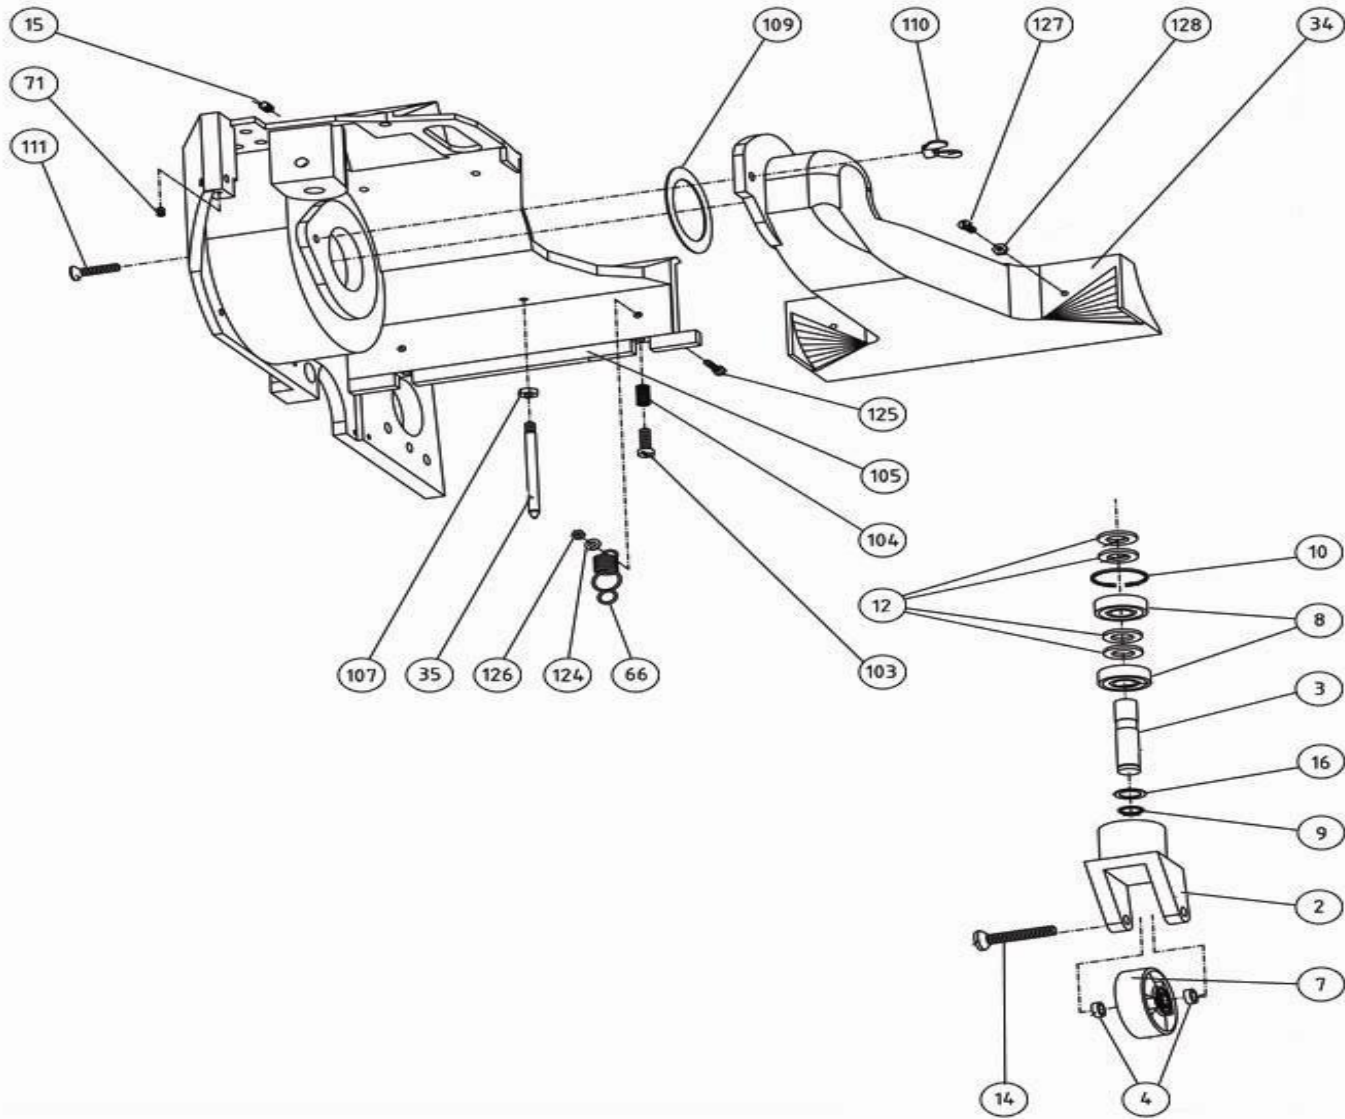

Bona Flexidrum Previous Models AMO150001.3 Flexidrum rear wheel

Bona Flexidrum Previous Models AMO150001.3 Flexidrum rear wheel

.	ASO111534.3	Intake duct complete
002 .	ASO117002.3	Wheel bracket grey
003 .	ASO117003	Axle 17x98
004 .	ASO934028	Spacer 15x10,2x5
007 .	ASO117007	Wheel complete
008 .	ASO916203	Ball bearing 6203-2RSH
009 .	ASO930017	Circlip ring SGA17
010 .	ASO931040	Circlip ring SGH40
012 .	ASO965900	Washer BRB17X30X3 FZB
014 .	ASO953628	Screw MF6S M10x70
015 .	ASO955614	Screw MSK6SS M10X12
016 .	ASO968410	Spacer 17x24x1,0
034 .	ASO111034.3	Intake duct grey
035 .	ASO111035	Guide pin
066 .	ASO111066	Spring
071 .	ASO955412	Screw MSK6SS M6x8
103 .	ASO950519	Screw MCS M8x25 fzb
104 .	ASO941020	Spring TF1x8x20
105 .	ASO928151	Rubber molding 270x10x15 cut
107 .	ASO960500	Nut M6M M8 fzb
109 .	ASO111088	Sealing intake duct 66x88
110 .	ASO962005	Wing nut MVM M8 fzb
111 .	ASO954520	Screw MFS M8X30 fzb

124 .	ASO968002	Spacer DB 6x12,5x0,2
125 .	ASO951418	Screw M6S M6x20 fzb
126 .	ASO960400	Nut M6M M6 fzb
127 .	ASO950416	Screw MCS M6x16 fzb
128 .	ASO960400	Nut M6M M6 fzb