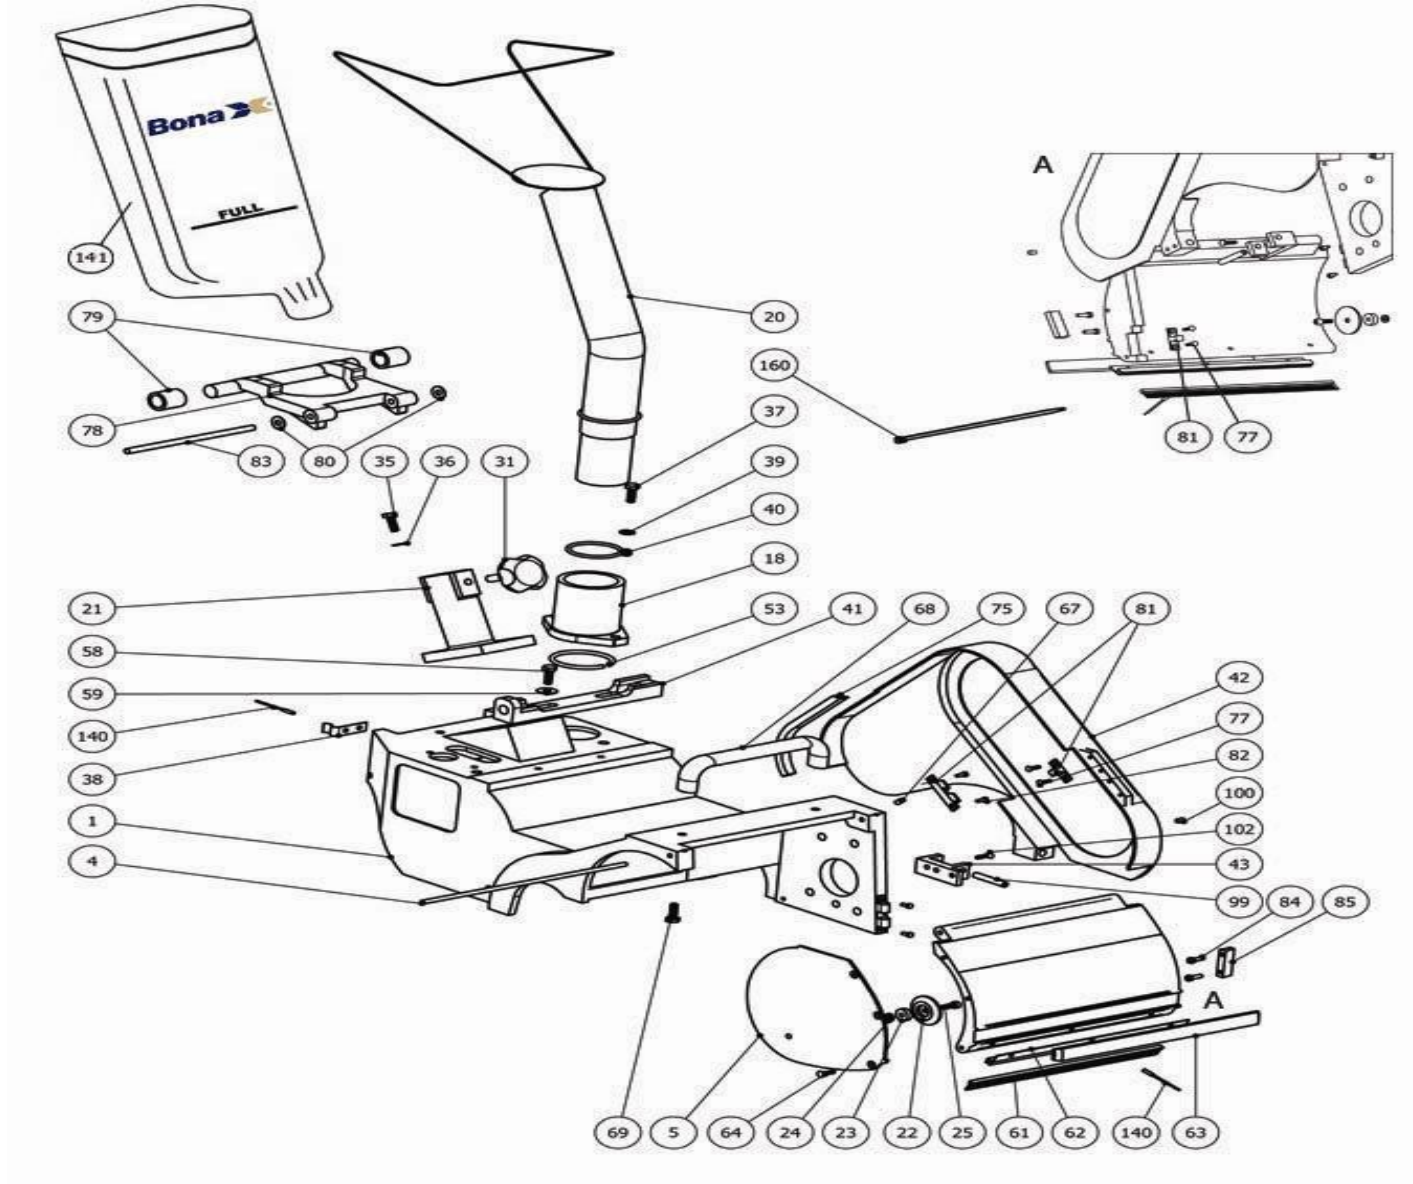

Bona Flexidrum Previous Models AMO150001.3 Flexidrum housing

Bona Flexidrum Previous Models AMO150001.3 Flexidrum housing

.	ASO151005.3	Side cover compl. Grey
.	ASO151500.3	Front/side cover compl. grey
.	ASO152522	Side roller complete
001 .	ASO151001.3	Chassis
003 .	ASO121003.3	Front cover Drum/flex grey
004 .	ASO121004	Axle
005 .	ASO151004.3	Side cover grey
018 .	ASO111018.3	Tube holder grey
020 .	ASO116600.3	Dust tube complete
021 .	ASO111021.3	Handle bracket grey
022 .	ASO152522	Side roller complete
023 .	ASO910626	Ball bearing 626-2RSH
024 .	ASO968002	Spacer DB 6x12,5x0,2
025 .	ASO958412	Screw MELC6S M6X10
031 .	ASO945145	Locking knob WN730 T50-M10x25
035 .	ASO951519	Screw M6S M8x25 fzb
036 .	ASO965500	Washer
037 .	ASO951519	Screw M6S M8x25 fzb
038 .	ASO111038	Locking plate for tilt support
039 .	ASO965500	Washer
040 .	ASO927057	O-ring 57,15x3,5
041 .	ASO111041.3	Motor bracket rear grey
042 .	ASO111042.3	Belt cover grey
043 .	ASO111043.3	Hinge bracket grey
053 .	ASO928061	Rubber string 6x200 (cut)

058 .	ASO951518	Screw M6S M8x20 fzb
059 .	ASO968106	Washer 8,4x24x2 fzb
061 .	ASO929006	Dust brush front cover L=280
062 .	ASO929023	Profile front cover L=280
063 .	ASO929041	Sealing strip
064 .	ASO953313	Screw MF6S M5X10
067 .	ASO955412	Screw MSK6SS M6x8
068 .	ASO945192	Handle CC-192 black
075 .	ASO929032	Sealing strip belt cover, rear
077 .	ASO954213	Screw MFS M4X10 fzb
078 .	ASO111036.3	Tilt support grey
079 .	ASO929051	Rubber cap dia 26x3,5
080 .	ASO968105	Washer 10x16x0,5
081 .	ASO945160	Quick lock (Set)
082 .	ASO950213	Screw MCS M4x10 fzb
083 .	ASO111037	Shaft for tilt support
084 .	ASO950318	Screw MCS M5x20 fzb
085 .	ASO945142	Fixed handle LG-01 black
099 .	ASO935550	Cylinder pin 8x50
102 .	ASO953419	Screw MF6S M6X25
140 .	ASO937216	Pop rivet 4,8x16,0
141 .	ASO991001.3	Dust bag GM/GMU
160 .	ASO945730	Cable tie, can be open.TYL300M