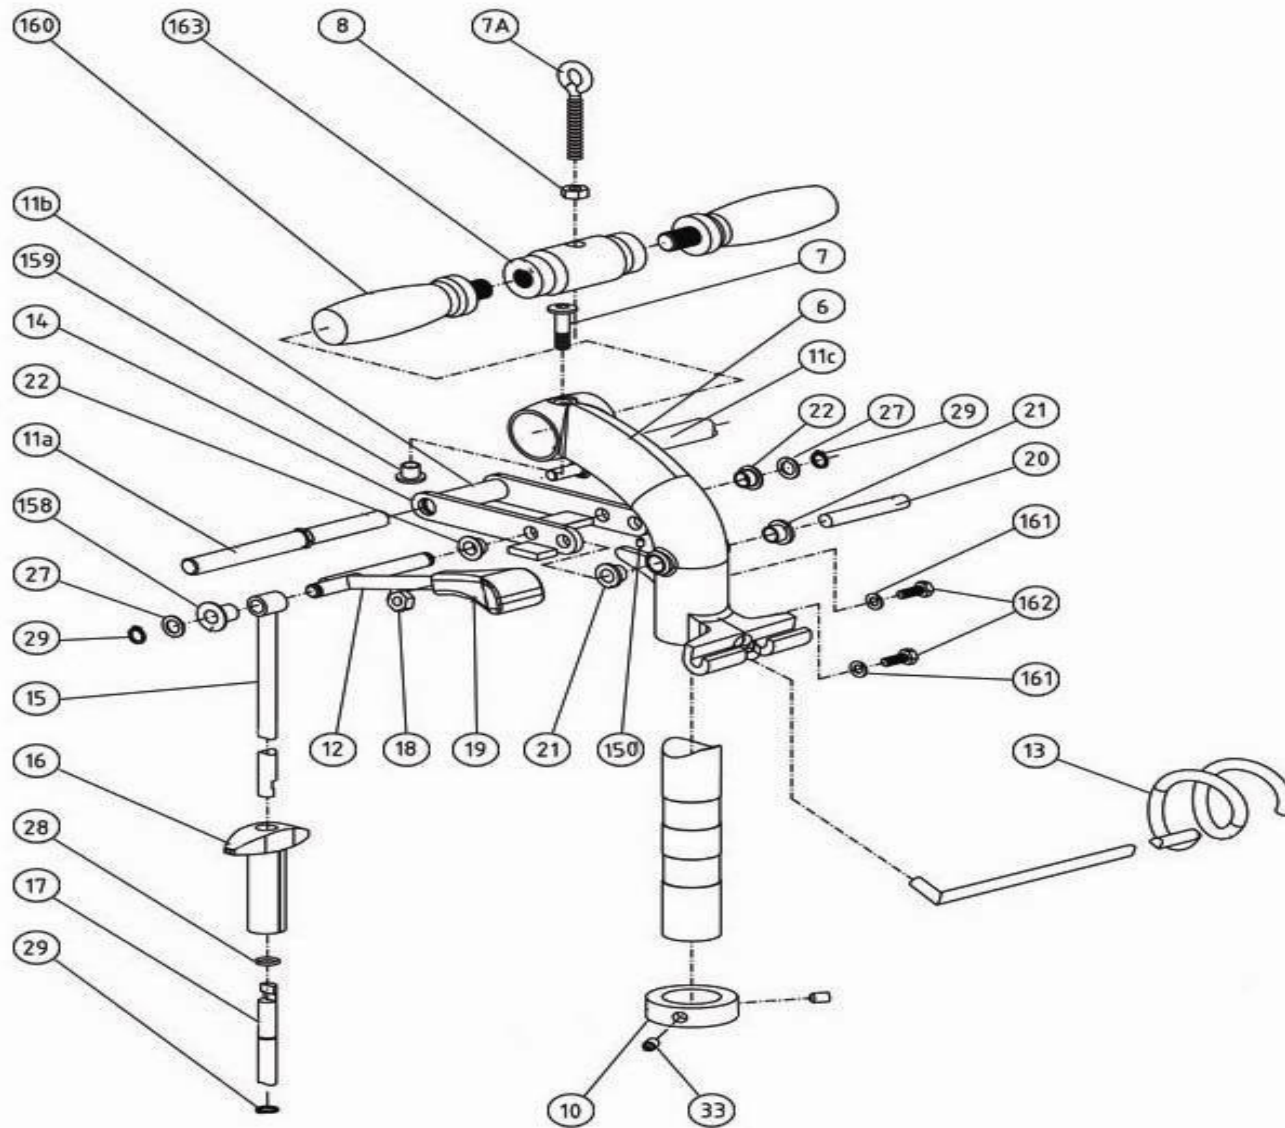

Bona Flexidrum Previous Models AMO150001.3 Flexidrum handle

Bona Flexidrum Previous Models AMO150001.3 Flexidrum handle

.	ASO156500.3	Handle complete grey
.	ASO156511.3	Working handle compl. Black
.	ASO156512.3	Working pr.handle compl.black
.	ASO903860	Component box w. switch 1,8 kW
006 .	ASO156513.3	Main handle bracket compl.
007 .	ASO958020	Hexagonal Screw MELC6S M8x30
008 .	ASO960500	Nut M6M M8 fzb
009 .	ASO156021	Bracket working press. handle
010 .	ASO116010	Tube sleeve
011a .	ASO156010.3	Working handle plastic covered
011a - c .	ASO156511.3	Working handle compl. Black
011b .	ASO156018	Tube sleeve 51x51x1
011c .	ASO156017.3	Working pressure handle short
012 .	ASO156012	Working pressure handle
013 .	ASO991220	Cable holder
014 .	ASO156014	Assembling plate for On/off
015 .	ASO156015	Upper connection rod
016 .	ASO116516	Locking piece for rods compl.
017 .	ASO118017	Lower connection rod
018 .	ASO960050	Nut ML6M M8 fzb
019 .	ASO156012	Working pressure handle
020 .	ASO156020	Axle dia 10x61
021 .	ASO948010	Plain bearing BM1008, shaft
022 .	ASO948006	Plain bearing BM1006xF18 FB
023 .	ASO950213	Screw MCS M4x10 fzb

024 .	ASO156024	Pin for mounting plate
025 .	ASO960020	Nut ML6M M4 fzb
027 .	ASO968103	Spacer 10x16x0,3
027 .	ASO968105	Washer 10x16x0,5
028 .	ASO927009	O-ring 9,3x2,4
029 .	ASO930010	Circlip ring SGA10
033 .	ASO955512	Screw MSK6SS M8X8
145 .	ASO958416	Wingheaded screw VS M6X16 fzb
150 .	ASO955210	Screw MSK6SS M4X5
158 .	ASO948015	Plain bearing BM1006xF18 FB
159 .	ASO963400	Collar nut socket head M8
160 .	ASO116011.3	Plastic handle black
161 .	ASO960400	Nut M6M M6 fzb
162 .	ASO951416	Screw M6S M6x16 fzb
163 .	ASO156022.3	Handle bracket
164 .	ASO960040	Nut ML6M M6 fzb