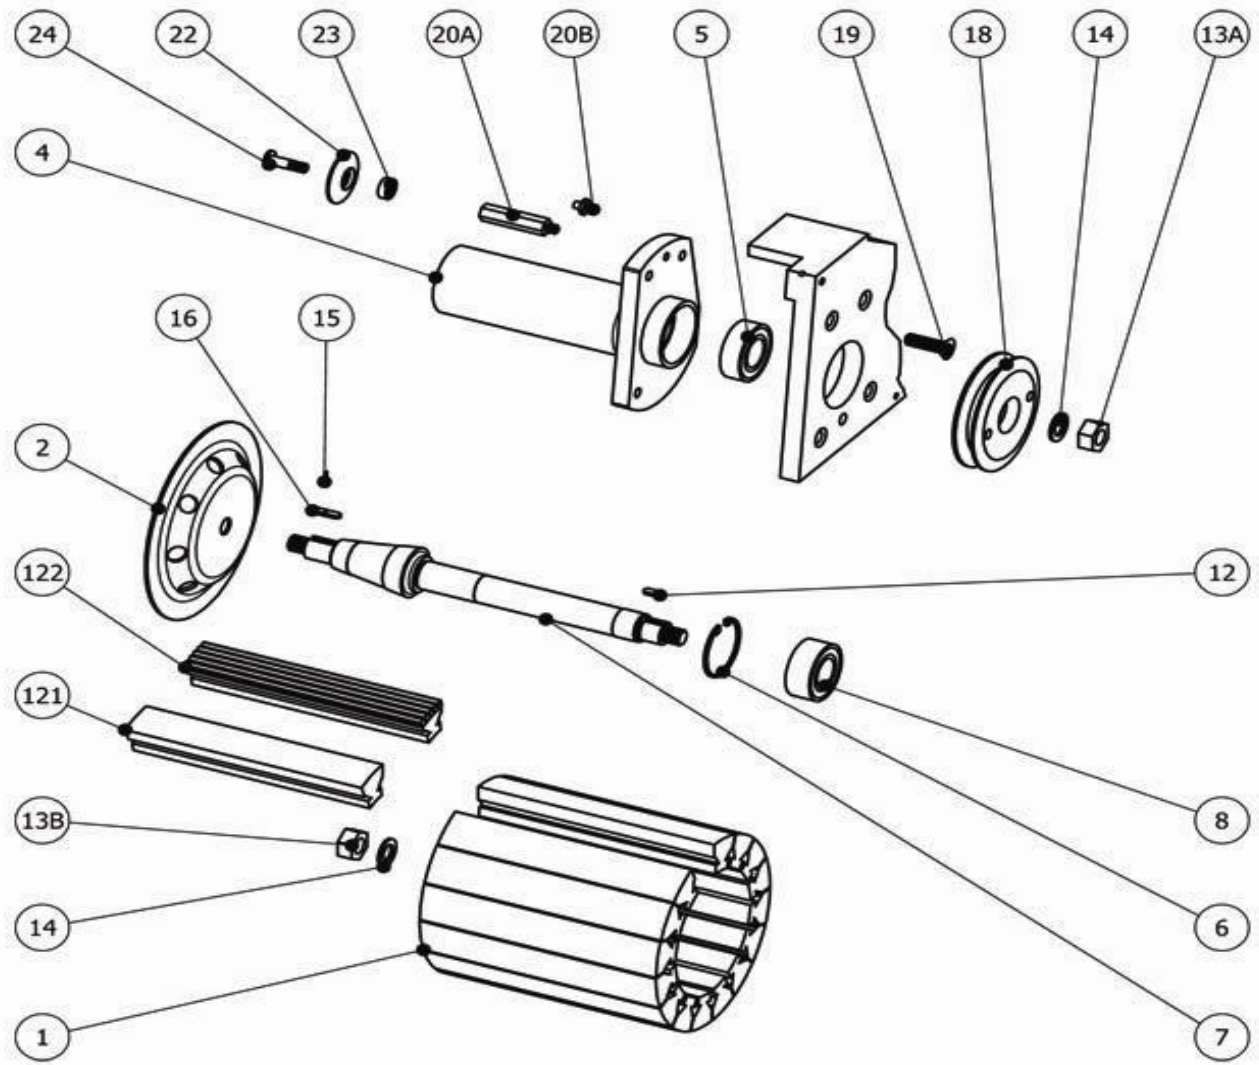

Bona Flexidrum Previous Models AMO150000.1 Flexidrum sanding drum

Bona Flexidrum Previous Models AMO150000.1 Flexidrum sanding drum

.	ASO112900	Roller bearing housing compl.
.	ASO152520	Side roller with shaft 200 mm
001 .	ASO152701.3	Profile drum 200 with cover pl
002 .	ASO152007	Plate,conical for profile drum
004 .	ASO112104	Bearing housing
005 .	ASO916205	Ball bearing 6205-2RSH
006 .	ASO931052	Circlip ring SGH52
007 .	ASO112107	Drum shaft
008 .	ASO913205	Ball bearing 3205A2RS1TN9/MT33
012 .	ASO932618	Key 6x6x18
013 .	ASO960800	Nut M6M M14 (NV-22) fzb
014 .	ASO965800	Washer 15X26X2 fzb
015 .	ASO936114	Spring pin FRP 3x12
016 .	ASO932622	Key 6x6x22
018 .	ASO152018	V-belt pulley Midi drum
019 .	ASO953621	Screw MF6S M10X35
019a .	ASO953620	Screw MF6S M10X30
020 .	ASO152020	Axle for side roll.200 w.screw
022 .	ASO152522	Side roller complete
023 .	ASO958412	Screw MELC6S M6X10
024 .	ASO910626	Ball bearing 626-2RSH
024 .	ASO958412	Screw MELC6S M6X10
121 .	ASO152205	Rubber profile even L=200 set
122 .	ASO152205.3	Rubber profile L=200 Set