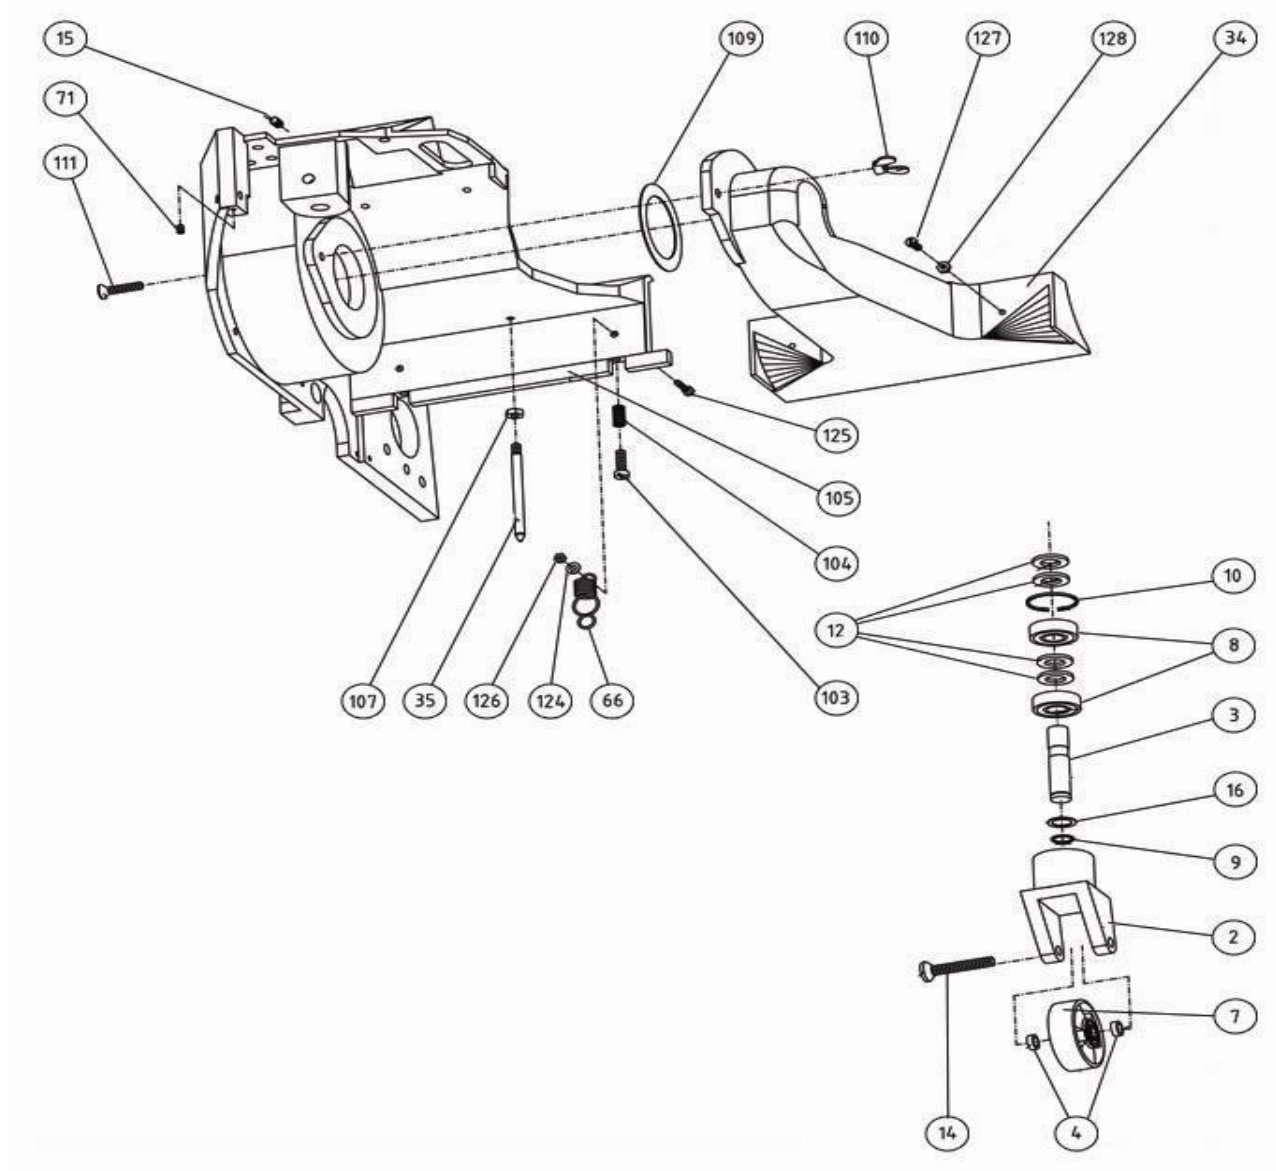

Bona Flexidrum Previous Models AMO150000.1 Flexidrum rear wheel

Bona Flexidrum Previous Models AMO150000.1 Flexidrum rear wheel

.	ASO111534	Intake duct compl.
002 .	ASO117002.3	Wheel bracket grey
003 .	ASO117003	Axle 17x98
004 .	ASO934028	Spacer 15x10,2x5
007 .	ASO117007	Wheel complete
008 .	ASO916203	Ball bearing 6203-2RSH
009 .	ASO930017	Circlip ring SGA17
010 .	ASO931040	Circlip ring SGH40
012 .	ASO965900	Washer BRB17X30X3 FZB
014 .	ASO953628	Screw MF6S M10x70
015 .	ASO955614	Screw MSK6SS M10X12
016 .	ASO968410	Spacer 17x24x1,0
034 .	ASO111034.1	Intake duct red
035 .	ASO111035	Guide pin
066 .	ASO111066	Spring
071 .	ASO955412	Screw MSK6SS M6x8
103 .	ASO950519	Screw MCS M8x25 fzb
104 .	ASO941020	Spring TF1x8x20
105 .	ASO928151	Rubber molding 270x10x15 cut
107 .	ASO960500	Nut M6M M8 fzb
109 .	ASO111088	Sealing intake duct 66x88
110 .	ASO962005	Wing nut MVM M8 fzb
111 .	ASO954520	Screw MFS M8X30 fzb
124 .	ASO968002	Spacer DB 6x12,5x0,2
125 .	ASO951418	Screw M6S M6x20 fzb
126 .	ASO960400	Nut M6M M6 fzb

127 .	ASO950416	Screw MCS M6x16 fzb
128 .	ASO960400	Nut M6M M6 fzb