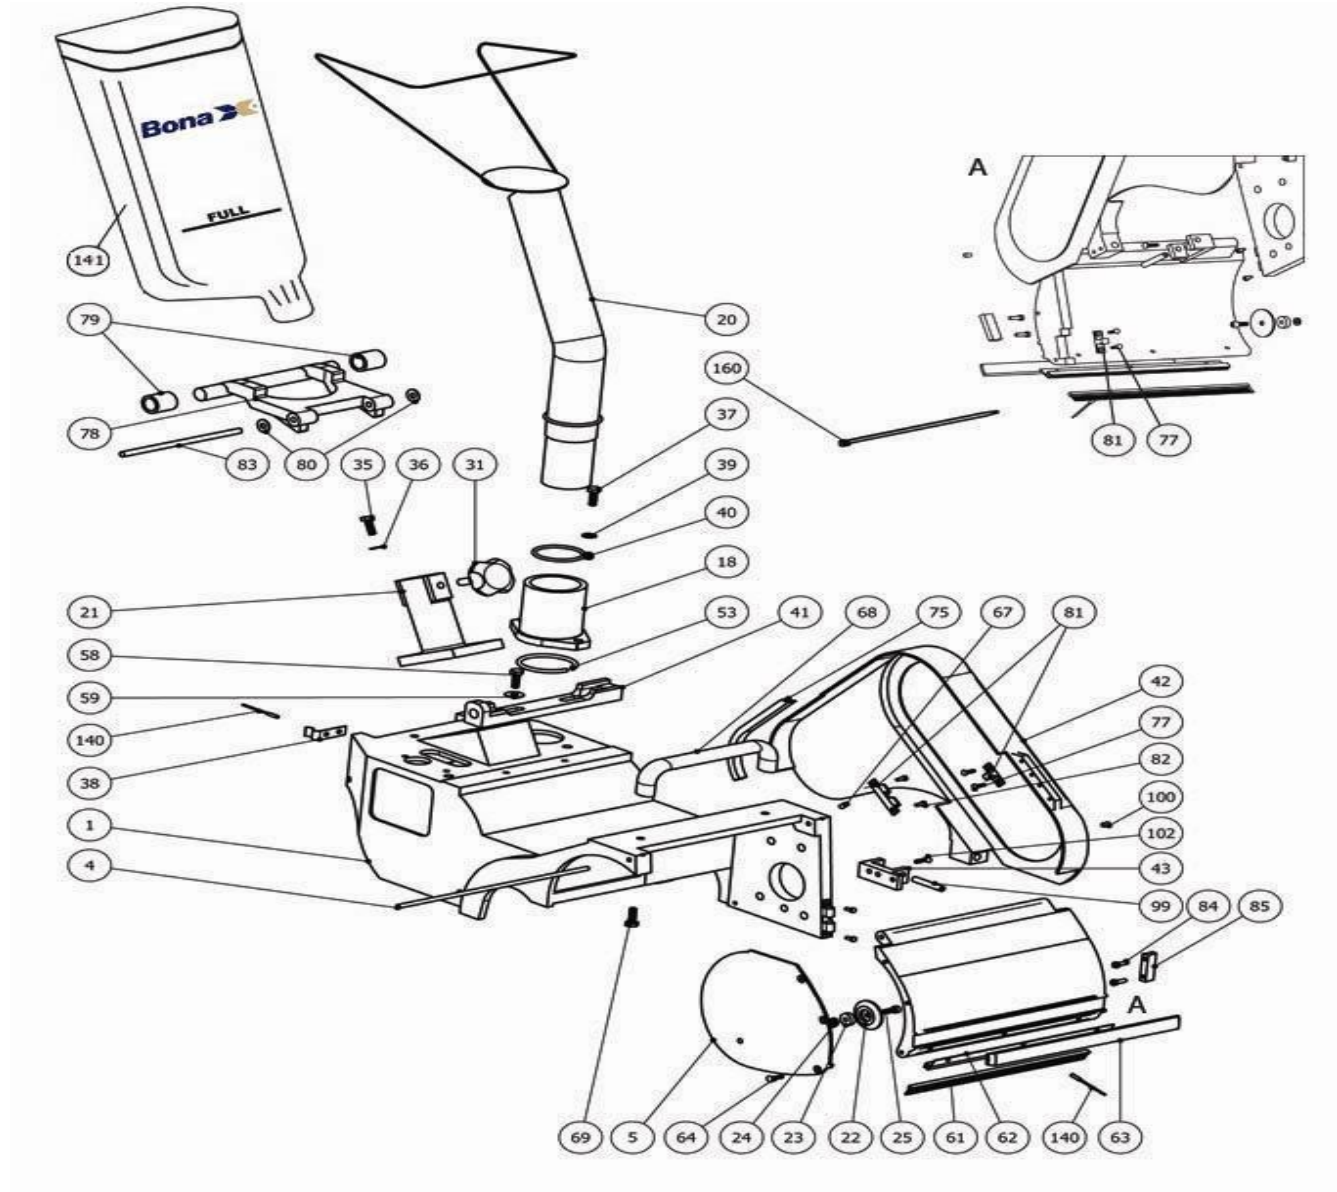

Bona Flexidrum Previous Models AMO150000.1 Flexidrum housing

Bona Flexidrum Previous Models AMO150000.1 Flexidrum housing

.	ASO151005.1	Side cover compl red
.	ASO151500.1	Front/side cover compl. red
.	ASO152522	Side roller complete
001 .	ASO121001.1	Chassis Drum/Flexidrum red
003 .	ASO121003.1	Front cover Drum/flexi red
004 .	ASO121004	Axle
005 .	ASO151004.1	Side cover red
018 .	ASO111018.1	Tube holder red
020 .	ASO116600	Dust tube
021 .	ASO111021.1	Handle bracket red
022 .	ASO152522	Side roller complete
023 .	ASO910626	Ball bearing 626-2RSH
024 .	ASO968002	Spacer DB 6x12,5x0,2
025 .	ASO958412	Screw MELC6S M6X10
031 .	ASO945145	Locking knob WN730 T50-M10x25
035 .	ASO951519	Screw M6S M8x25 fzb
036 .	ASO965500	Washer
037 .	ASO951519	Screw M6S M8x25 fzb
038 .	ASO111038	Locking plate for tilt support
039 .	ASO965500	Washer
040 .	ASO927057	O-ring 57,15x3,5
041 .	ASO111041.3	Motor bracket rear grey
042 .	ASO111042.1	Belt cover red
043 .	ASO111043.1	Hinge bracket red
053 .	ASO928061	Rubber string 6x200 (cut)
058 .	ASO951518	Screw M6S M8x20 fzb

059 .	ASO968106	Washer 8,4x24x2 fzb
061 .	ASO929006	Dust brush front cover L=280
062 .	ASO929021	Profile front cover
063 .	ASO929041	Sealing strip
064 .	ASO953313	Screw MF6S M5X10
067 .	ASO955412	Screw MSK6SS M6x8
068 .	ASO945192	Handle CC-192 black
075 .	ASO929032	Sealing strip belt cover, rear
077 .	ASO954213	Screw MFS M4X10 fzb
078 .	ASO111036.1	Tilt support red
079 .	ASO929051	Rubber cap dia 26x3,5
080 .	ASO968105	Washer 10x16x0,5
081 .	ASO945160	Quick lock (Set)
082 .	ASO950213	Screw MCS M4x10 fzb
083 .	ASO111037	Shaft for tilt support
084 .	ASO950318	Screw MCS M5x20 fzb
085 .	ASO945142	Fixed handle LG-01 black
099 .	ASO935550	Cylinder pin 8x50
102 .	ASO953419	Screw MF6S M6X25
140 .	ASO937216	Pop rivet 4,8x16,0
141 .	ASO991001.1	Dust bag GM/GMU Mietprofi
160 .	ASO945730	Cable tie, can be open.TYL300M