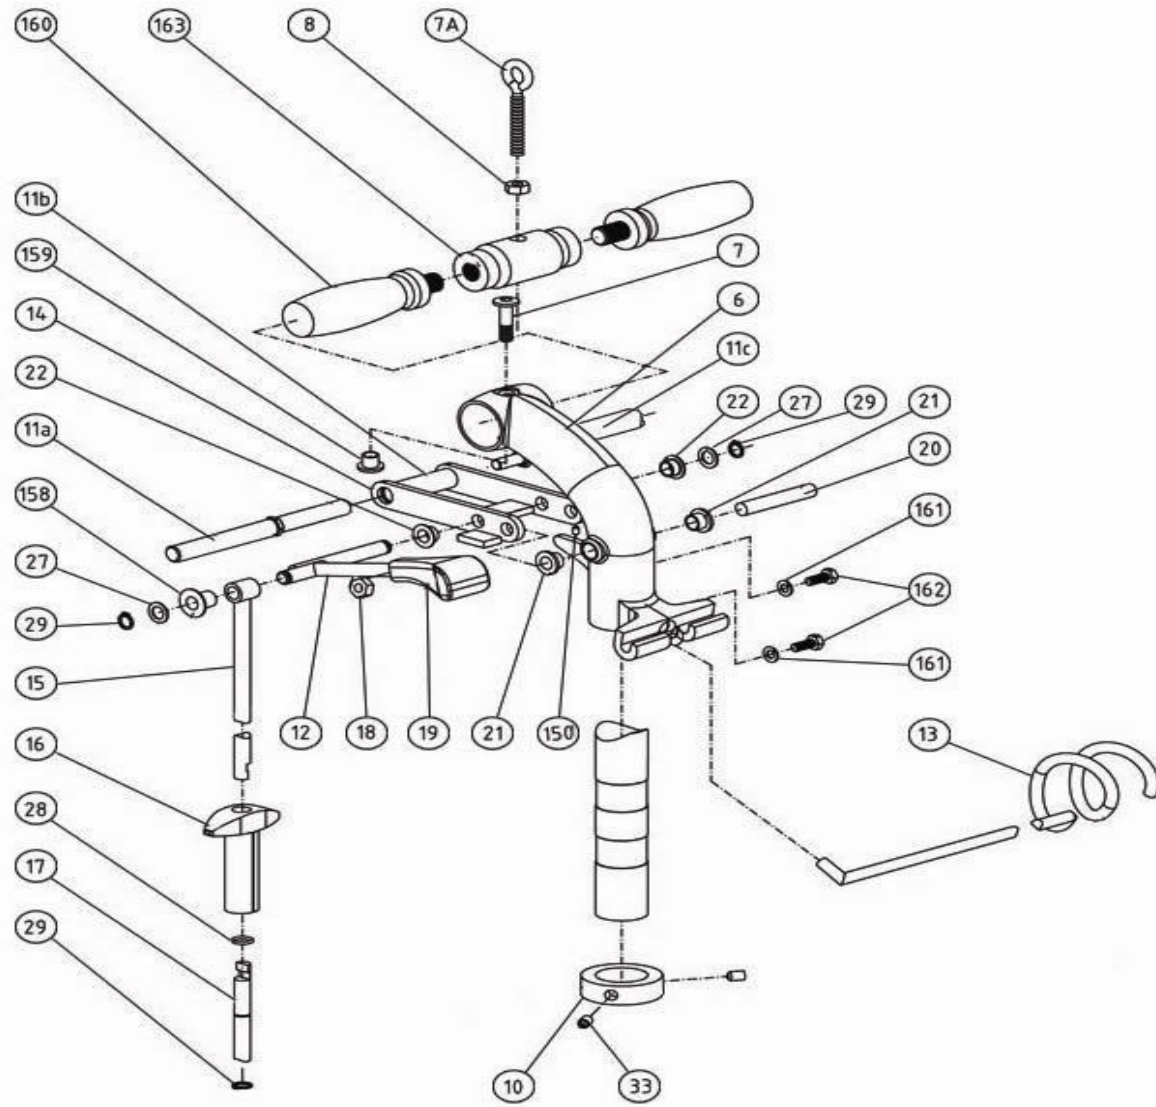

Bona Flexidrum Previous Models AMO150000.1 Flexidrum Handle

Bona Flexidrum Previous Models AMO150000.1 Flexidrum Handle

.	ASO156500.3	Handle complete grey
.	ASO156511.3	Working handle compl. Black
.	ASO156512.3	Working pr.handle compl.black
.	ASO903860	Component box w. switch 1,8 kW
006 .	ASO156513.3	Main handle bracket compl.
007 .	ASO958020	Hexagonal Screw MELC6S M8x30
008 .	ASO960500	Nut M6M M8 fzb
009 .	ASO156021	Bracket working press. handle
010 .	ASO116010	Tube sleeve
011a .	ASO156010.3	Working handle plastic covered
011a - c .	ASO156511.3	Working handle compl. Black
011b .	ASO156018	Tube sleeve 51x51x1
011c .	ASO156017.3	Working pressure handle short
012 .	ASO156012	Working pressure handle
013 .	ASO991220	Cable holder
014 .	ASO156014	Assembling plate for On/off
015 .	ASO156015	Upper connection rod
016 .	ASO116516	Locking piece for rods compl.
017 .	ASO118017	Lower connection rod
018 .	ASO960050	Nut ML6M M8 fzb
019 .	ASO156012	Working pressure handle
020 .	ASO156020	Axle dia 10x61
021 .	ASO948010	Plain bearing BM1008, shaft
022 .	ASO948006	Plain bearing BM1006xF18 FB
023 .	ASO950213	Screw MCS M4x10 fzb

024 .	ASO156024	Pin for mounting plate
025 .	ASO960020	Nut ML6M M4 fzb
027 .	ASO968103	Spacer 10x16x0,3
027 .	ASO968105	Washer 10x16x0,5
028 .	ASO927009	O-ring 9,3x2,4
029 .	ASO930010	Circlip ring SGA10
033 .	ASO955512	Screw MSK6SS M8X8
145 .	ASO958416	Wingheaded screw VS M6X16 fzb
150 .	ASO955210	Screw MSK6SS M4X5
158 .	ASO948015	Plain bearing BM1006xF18 FB
159 .	ASO963400	Collar nut socket head M8
160 .	ASO116011.3	Plastic handle black
161 .	ASO960400	Nut M6M M6 fzb
162 .	ASO951416	Screw M6S M6x16 fzb
163 .	ASO156022.3	Handle bracket
164 .	ASO960040	Nut ML6M M6 fzb