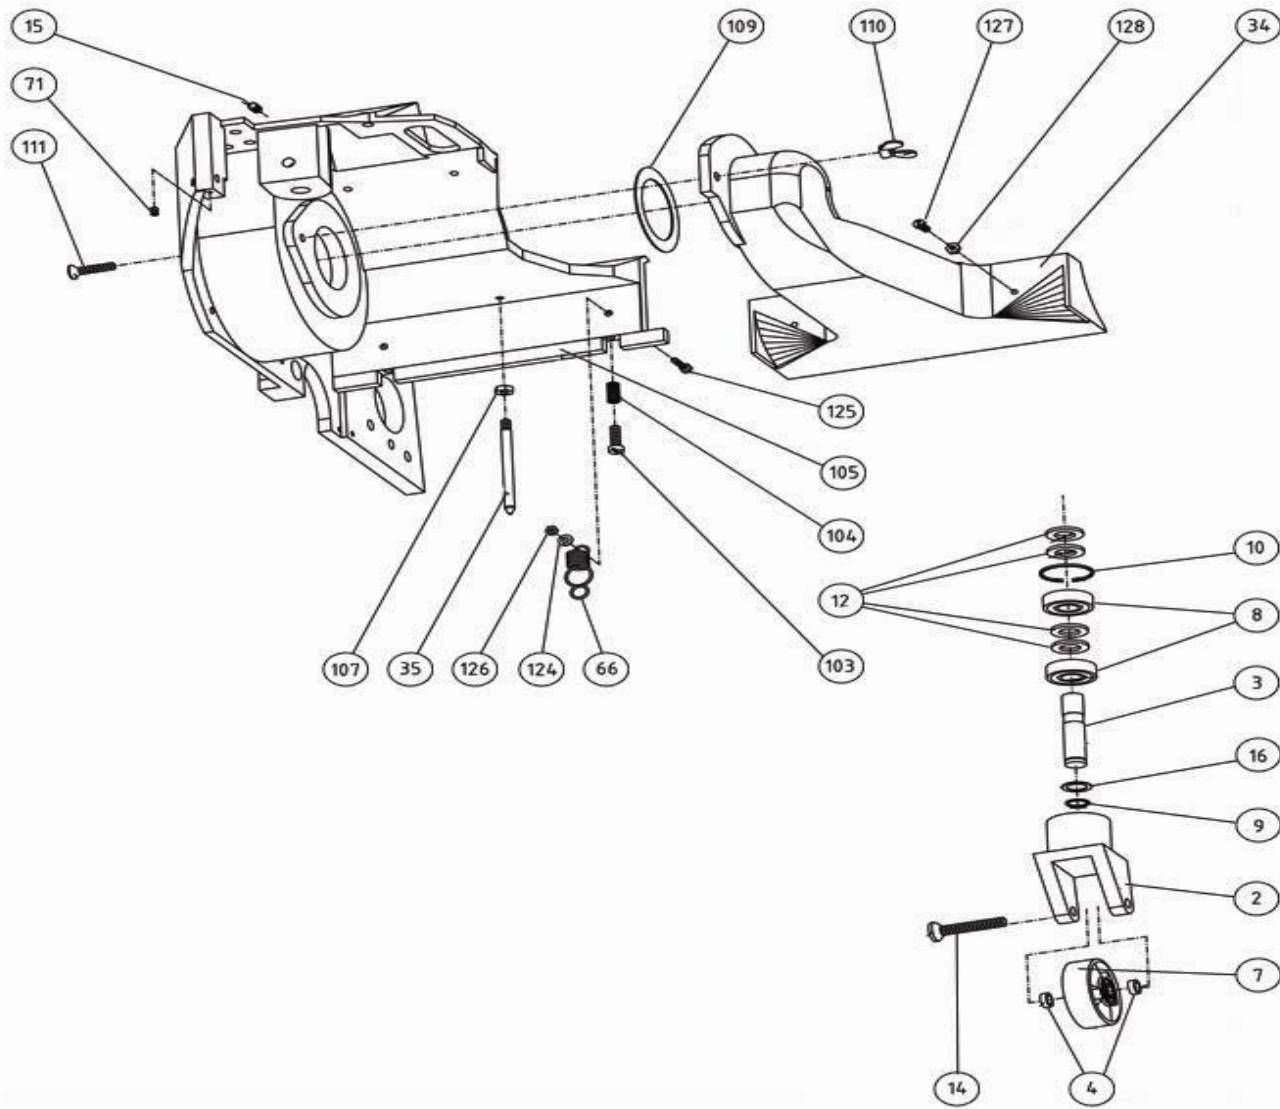

Bona Belt Previous Models AMO110025.3 Belt rear wheel

Bona Belt Previous Models AMO110025.3 Belt rear wheel

.	ASO111534.3	Intake duct complete
002 .	ASO117002.3	Wheel bracket grey
003 .	ASO117003	Axle 17x98
004 .	ASO934028	Spacer 15x10,2x5
007 .	ASO117007	Wheel complete
008 .	ASO916203	Ball bearing 6203-2RSH
009 .	ASO930017	Circlip ring SGA17
010 .	ASO931040	Circlip ring SGH40
012 .	ASO965900	Washer BRB17X30X3 FZB
014 .	ASO953628	Screw MF6S M10x70
015 .	ASO955614	Screw MSK6SS M10X12
016 .	ASO968410	Spacer 17x24x1,0
034 .	ASO111034.3	Intake duct grey
035 .	ASO111035	Guide pin
066 .	ASO111066	Spring
071 .	ASO955412	Screw MSK6SS M6x8
103 .	ASO950519	Screw MCS M8x25 fzb
104 .	ASO941020	Spring TF1x8x20
105 .	ASO928151	Rubber molding 270x10x15 cut
107 .	ASO960500	Nut M6M M8 fzb
109 .	ASO111088	Sealing intake duct 66x88
110 .	ASO962005	Wing nut MVM M8 fzb
111 .	ASO954520	Screw MFS M8X30 fzb

124 .	ASO968002	Spacer DB 6x12,5x0,2
125 .	ASO951418	Screw M6S M6x20 fzb
126 .	ASO960400	Nut M6M M6 fzb
127 .	ASO950416	Screw MCS M6x16 fzb
128 .	ASO960400	Nut M6M M6 fzb