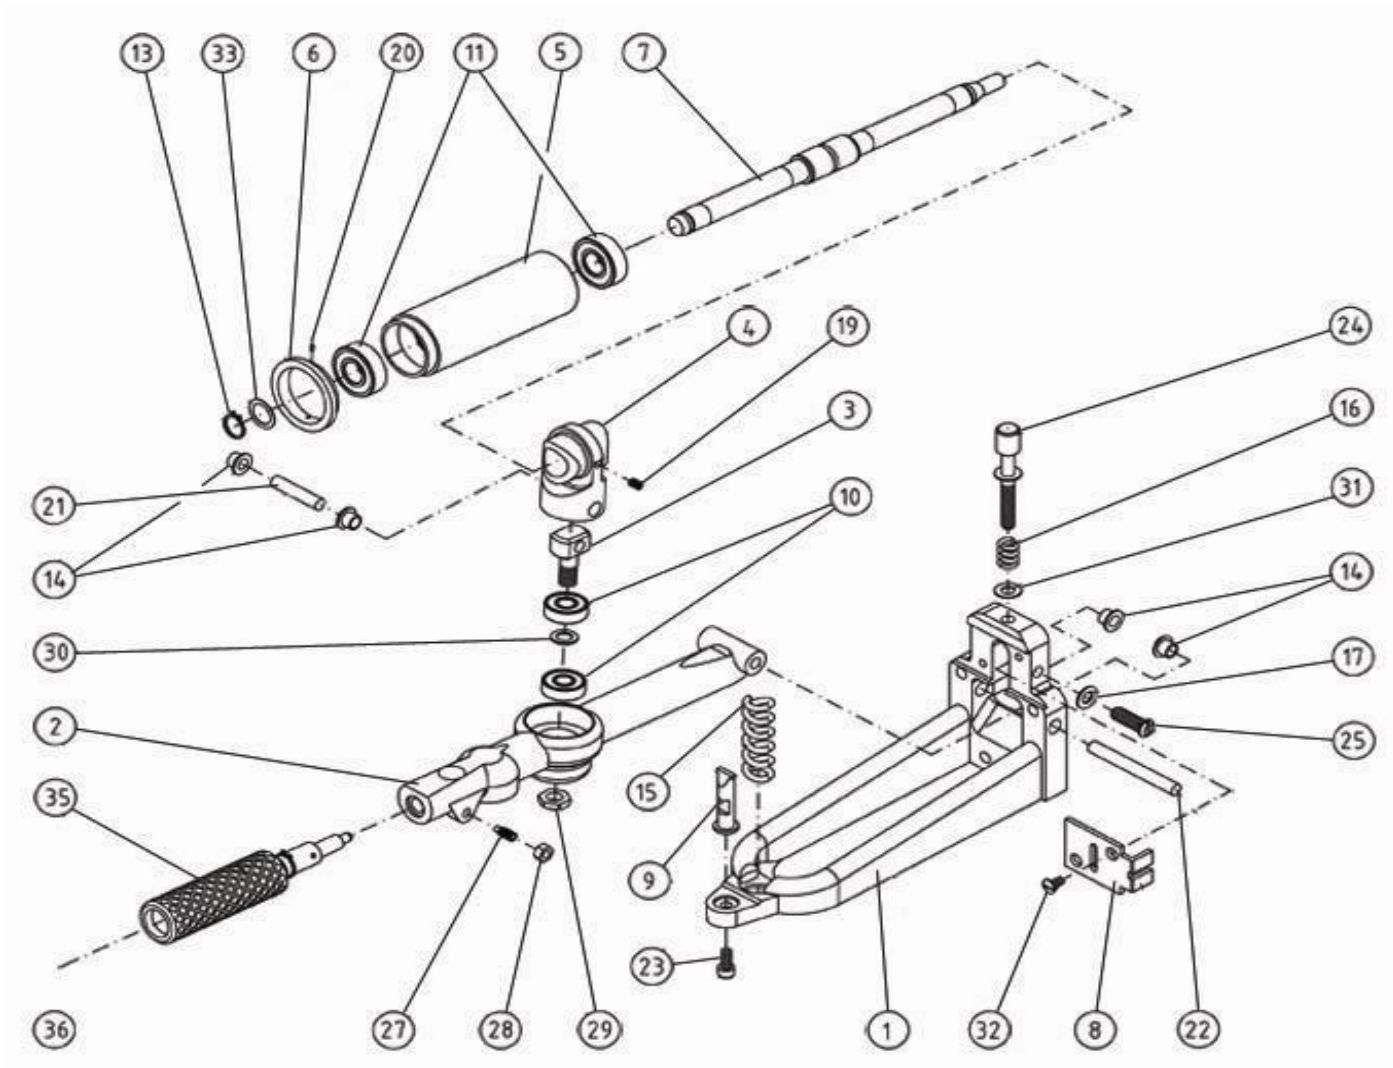

Bona Belt Previous Models AMO110025.3 Belt Tension device

Bona Belt Previous Models AMO110025.3 Belt Tension device

.	ASO113700	Tension device 250 mm compl.
.	ASO113800	Arbor wrench complete
.	ASO113830	TensionRoller w.Bearings Compl
01 .	ASO113701	Bracket
02 .	ASO113702	Arm 250 mm
03 .	ASO113703	Link 23x40
04 .	ASO113704	Balancing support
05 .	ASO113820	Tension roller 250 mm, edge gu
06 .	ASO113706	Edge guiding
07 .	ASO113707	Axle 250 mm
08 .	ASO113708	Adjustment plate
09 .	ASO113709	Stop 15x45
10 .	ASO916000	Ball bearing 6000-2RSH
11 .	ASO916202	Ball bearing 6202-2RSH/C3
13 .	ASO930015	Circlip ring SGA15
14 .	ASO948008	Sleeve BM 0808 tensioner rolle
15 .	ASO941080	Spring TF 2,5x22x80
16 .	ASO941027	Spring TF 1,6xDM10x27
17 .	ASO943500	Spring 8,2x16x0,8
19 .	ASO956312	Screw MS 6SS M5X8
20 .	ASO936009	Spring pin FRP 2x4
21 .	ASO935540	Cylinder pin 8x40
22 .	ASO935570	Cylindric pin 8x70

23 .	ASO952415	Screw MC6S M6x14 fzb
24 .	ASO113724	Fine adjustment screw 14x80
25 .	ASO113725	Rough adjustment screw 12x28
27 .	ASO957415	Screw MT6SS M6X16
28 .	ASO960400	Nut M6M M6 fzb
29 .	ASO960060	Nut ML6M M10 fzb
30 .	ASO965600	Washer BRB 10,5X22X2 FZB
31 .	ASO965500	Washer
32 .	ASO958082	Screw LKCS steel 5X10 fzb
33 .	ASO968305	Spacer 15x21x0,5
34 .	ASO113801	Weight
35 .	ASO113805	Arbor wrench with pin compl.