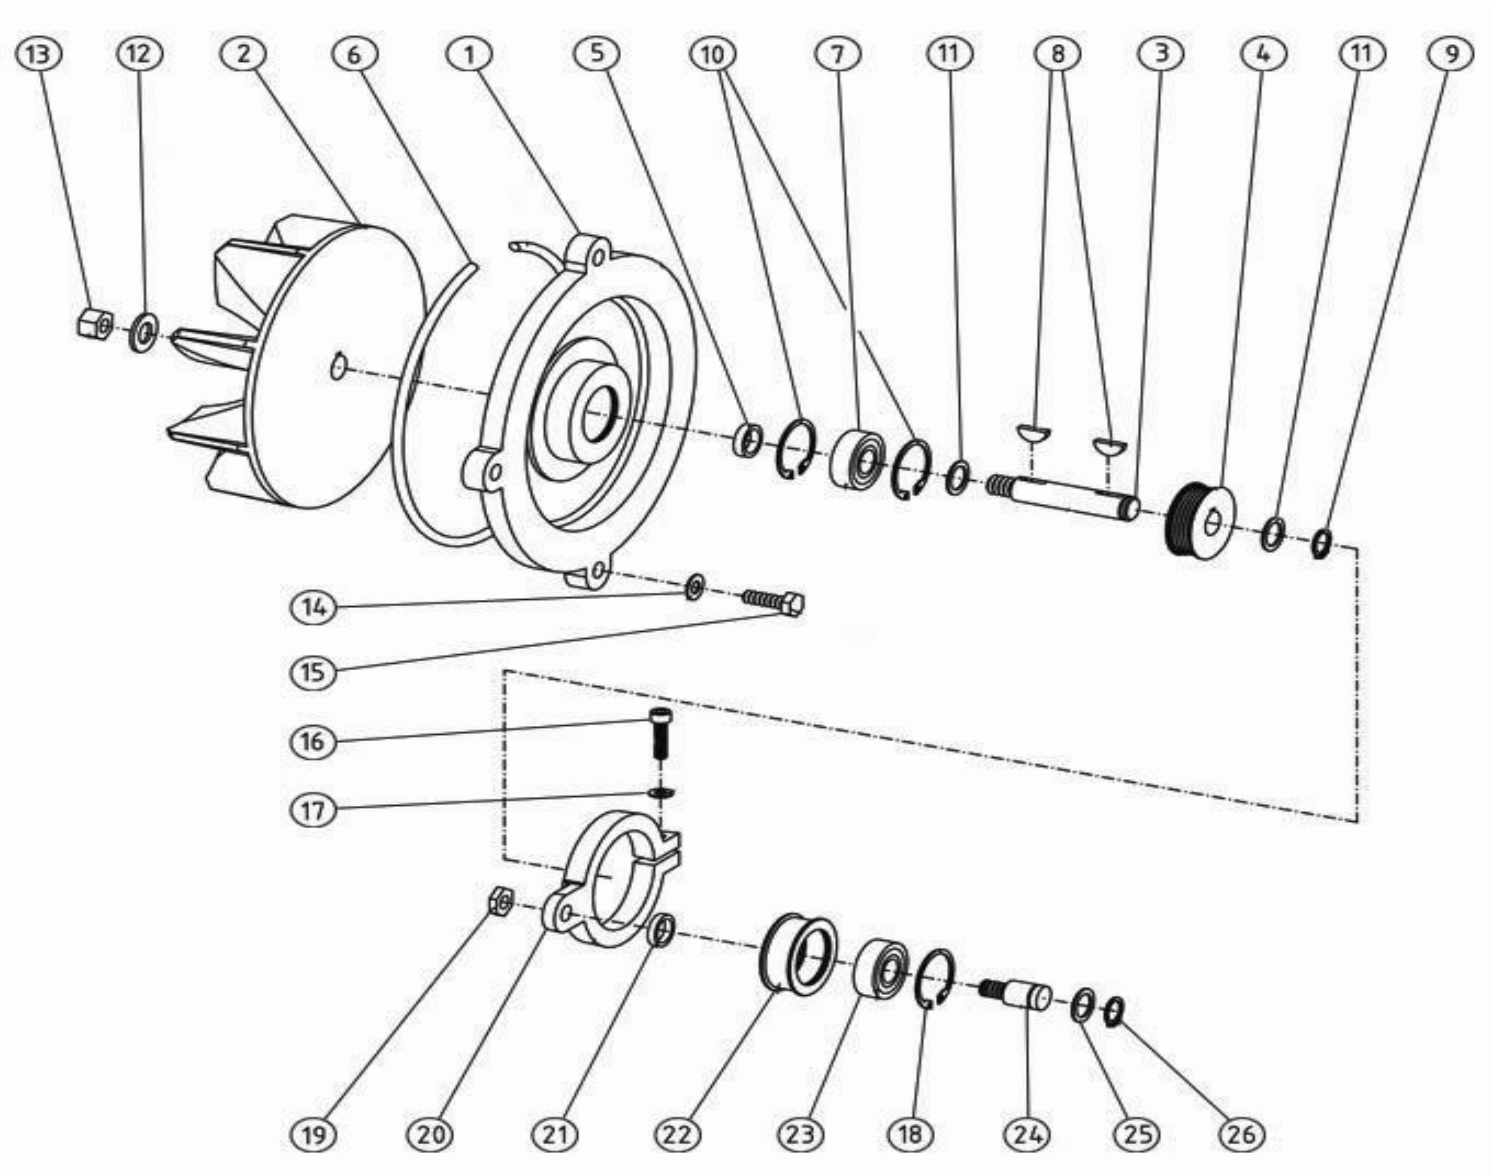

Bona Belt Previous Models AMO110019.3 Belt vacuum cleaner

Bona Belt Previous Models AMO110019.3 Belt vacuum cleaner

.	ASO114503	Ventilator housing Poly-V
.	ASO114600.3	V-belt tighter grey compl.
01 .	ASO114001	Bearing housing
02 .	ASO114002	Ventilator wheel
03 .	ASO114003	Axle
04 .	ASO114204	Pulley Ventilator Poly-V
05 .	ASO934009	Spacer 20x15,2x5
06 .	ASO928062	Rubber string 6x600 (cut)
07 .	ASO913202	Ball bearing SKF3202 2RS1
08 .	ASO933416	Woodruf key WK 4x16
09 .	ASO930015	Circlip ring SGA15
10 .	ASO931035	Circlip ring sgh35
11 .	ASO968310	Spacer 15x21x1
12 .	ASO965700	Washer BRB 13X24X2 fzb
13 .	ASO960700	Nut M6M M12 fzb
14 .	ASO965500.3	Washer BRB 8,4x16x1,5 black
15 .	ASO951519.3	Screw M6S M8x25 black
16 .	ASO952419	Screw MC6S M6x25 fzb
17 .	ASO968002	Spacer DB 6x12,5x0,2
18 .	ASO930015	Circlip ring SGA15
19 .	ASO960060	Nut ML6M M10 fzb
20 .	ASO114101.3	Tensioner roller bracket grey
21 .	ASO934010	Spacer 20x15,2x4
22 .	ASO114102	Wheel tensioner bracket

- 23 . ASO916202 Ball bearing 6202-2RSH/C3
- 24 . ASO114103 Axle 15x32
- 25 . ASO968310 Spacer 15x21x1
- 26 . ASO930015 Circlip ring SGA15