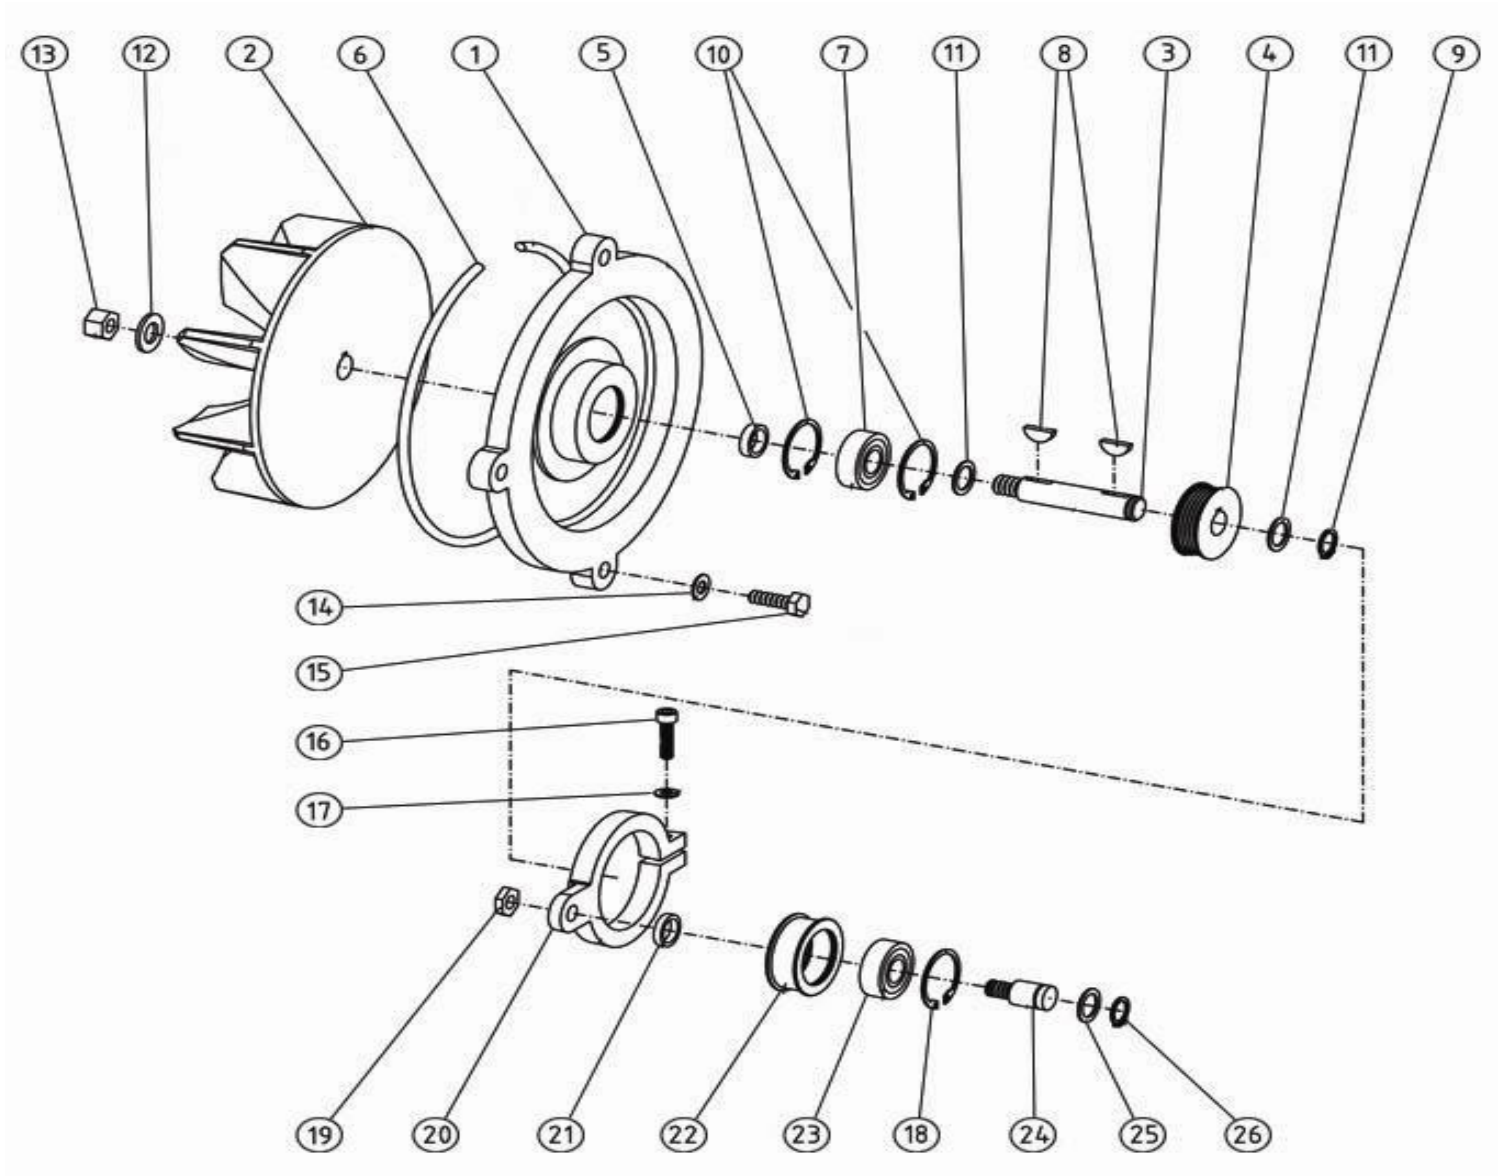

Bona Belt Previous Models AMO110019.3 Belt vacuum cleaner

Bona Belt Previous Models AMO110019.3 Belt vacuum cleaner

| | | |
|------|-------------|-------------------------------|
| . | ASO114503 | Ventilator housing Poly-V |
| . | ASO114600.3 | V-belt tighter grey compl. |
| 01 . | ASO114001 | Bearing housing |
| 02 . | ASO114002 | Ventilator wheel |
| 03 . | ASO114003 | Axle |
| 04 . | ASO114204 | Pulley Ventilator Poly-V |
| 05 . | ASO934009 | Spacer 20x15,2x5 |
| 06 . | ASO928062 | Rubber string 6x600 (cut) |
| 07 . | ASO913202 | Ball bearing SKF3202 2RS1 |
| 08 . | ASO933416 | Woodruf key WK 4x16 |
| 09 . | ASO930015 | Circlip ring SGA15 |
| 10 . | ASO931035 | Circlip ring sgh35 |
| 11 . | ASO968310 | Spacer 15x21x1 |
| 12 . | ASO965700 | Washer BRB 13X24X2 fzb |
| 13 . | ASO960700 | Nut M6M M12 fzb |
| 14 . | ASO965500.3 | Washer BRB 8,4x16x1,5 black |
| 15 . | ASO951519.3 | Screw M6S M8x25 black |
| 16 . | ASO952419 | Screw MC6S M6x25 fzb |
| 17 . | ASO968002 | Spacer DB 6x12,5x0,2 |
| 18 . | ASO930015 | Circlip ring SGA15 |
| 19 . | ASO960060 | Nut ML6M M10 fzb |
| 20 . | ASO114101.3 | Tensioner roller bracket grey |
| 21 . | ASO934010 | Spacer 20x15,2x4 |
| 22 . | ASO114102 | Wheel tensioner bracket |

- 23 . ASO916202 Ball bearing 6202-2RSH/C3
- 24 . ASO114103 Axle 15x32
- 25 . ASO968310 Spacer 15x21x1
- 26 . ASO930015 Circlip ring SGA15