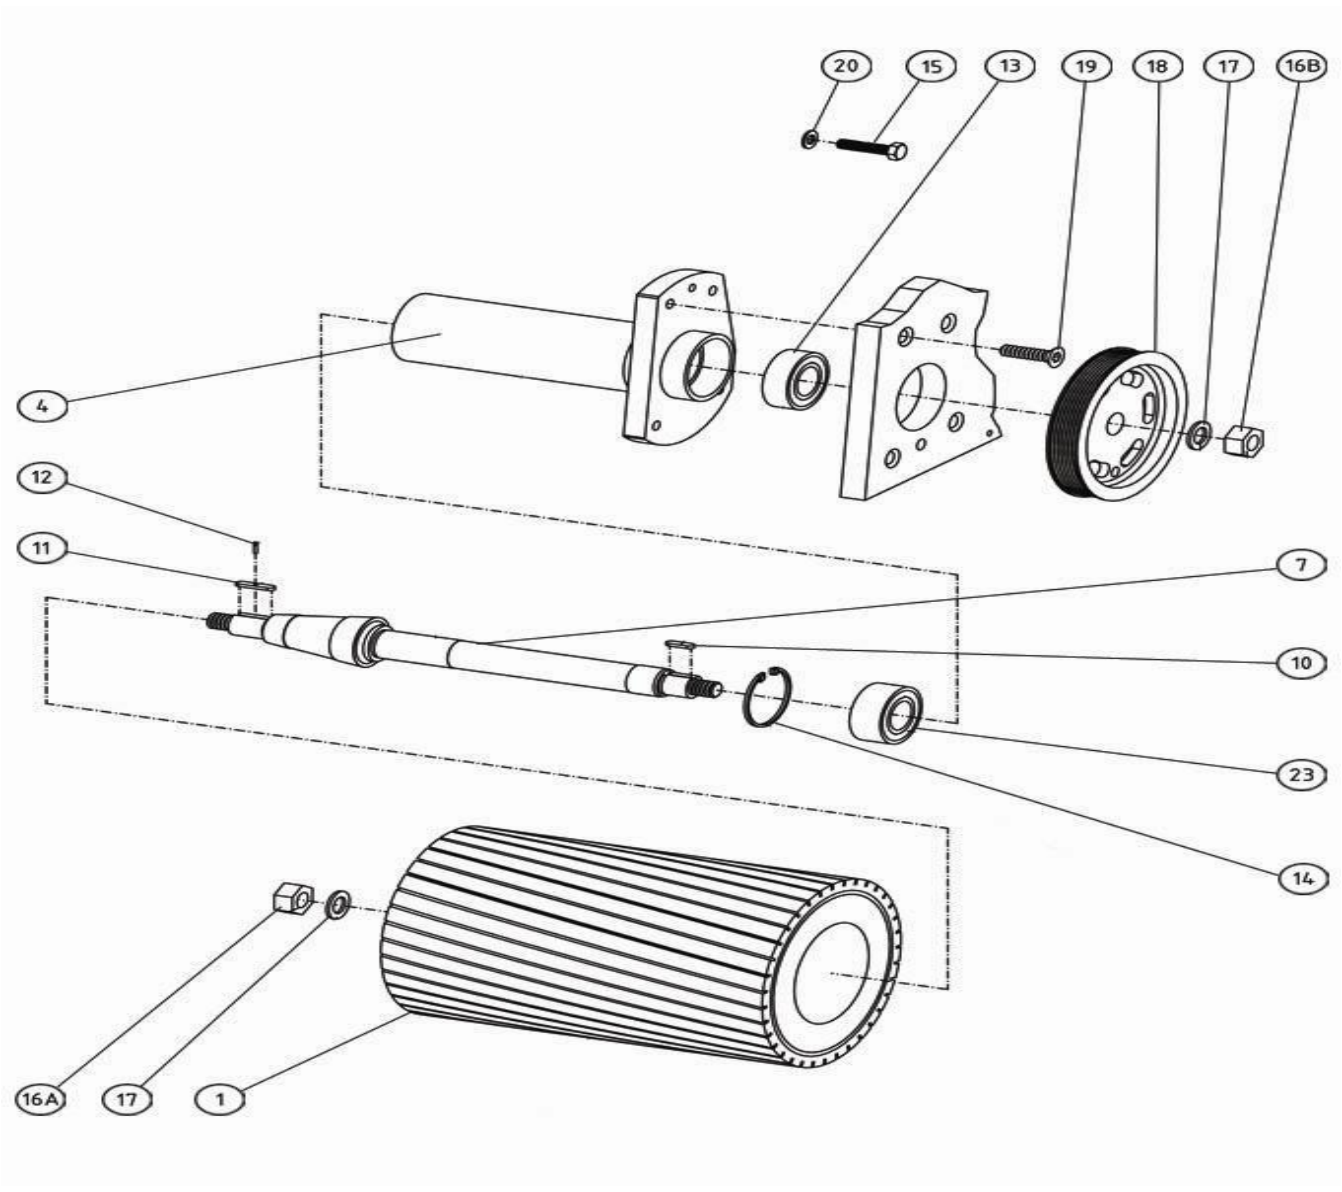

Bona Belt Previous Models AMO110019.3 Belt sanding drum

Bona Belt Previous Models AMO110019.3 Belt sanding drum

.	ASO112900	Roller bearing housing compl.
01 .	ASO112500.3	Sanding drum 250mm Combered
04 .	ASO112104	Bearing housing
07 .	ASO112107	Drum shaft
10 .	ASO932618	Key 6x6x18
11 .	ASO932622	Key 6x6x22
12 .	ASO936114	Spring pin FRP 3x12
13 .	ASO916205	Ball bearing 6205-2RSH
14 .	ASO931052	Circlip ring SGH52
15 .	ASO951519.3	Screw M6S M8x25 black
16 .	ASO960800	Nut M6M M14 (NV-22) fzb
17 .	ASO965800	Washer 15X26X2 fzb
18 .	ASO112218	Pulley, drum, POLY-V
19 .	ASO953621	Screw MF6S M10X35
20 .	ASO965500.3	Washer BRB 8,4x16x1,5 black
23 .	ASO913205	Ball bearing 3205A2RS1TN9/MT33