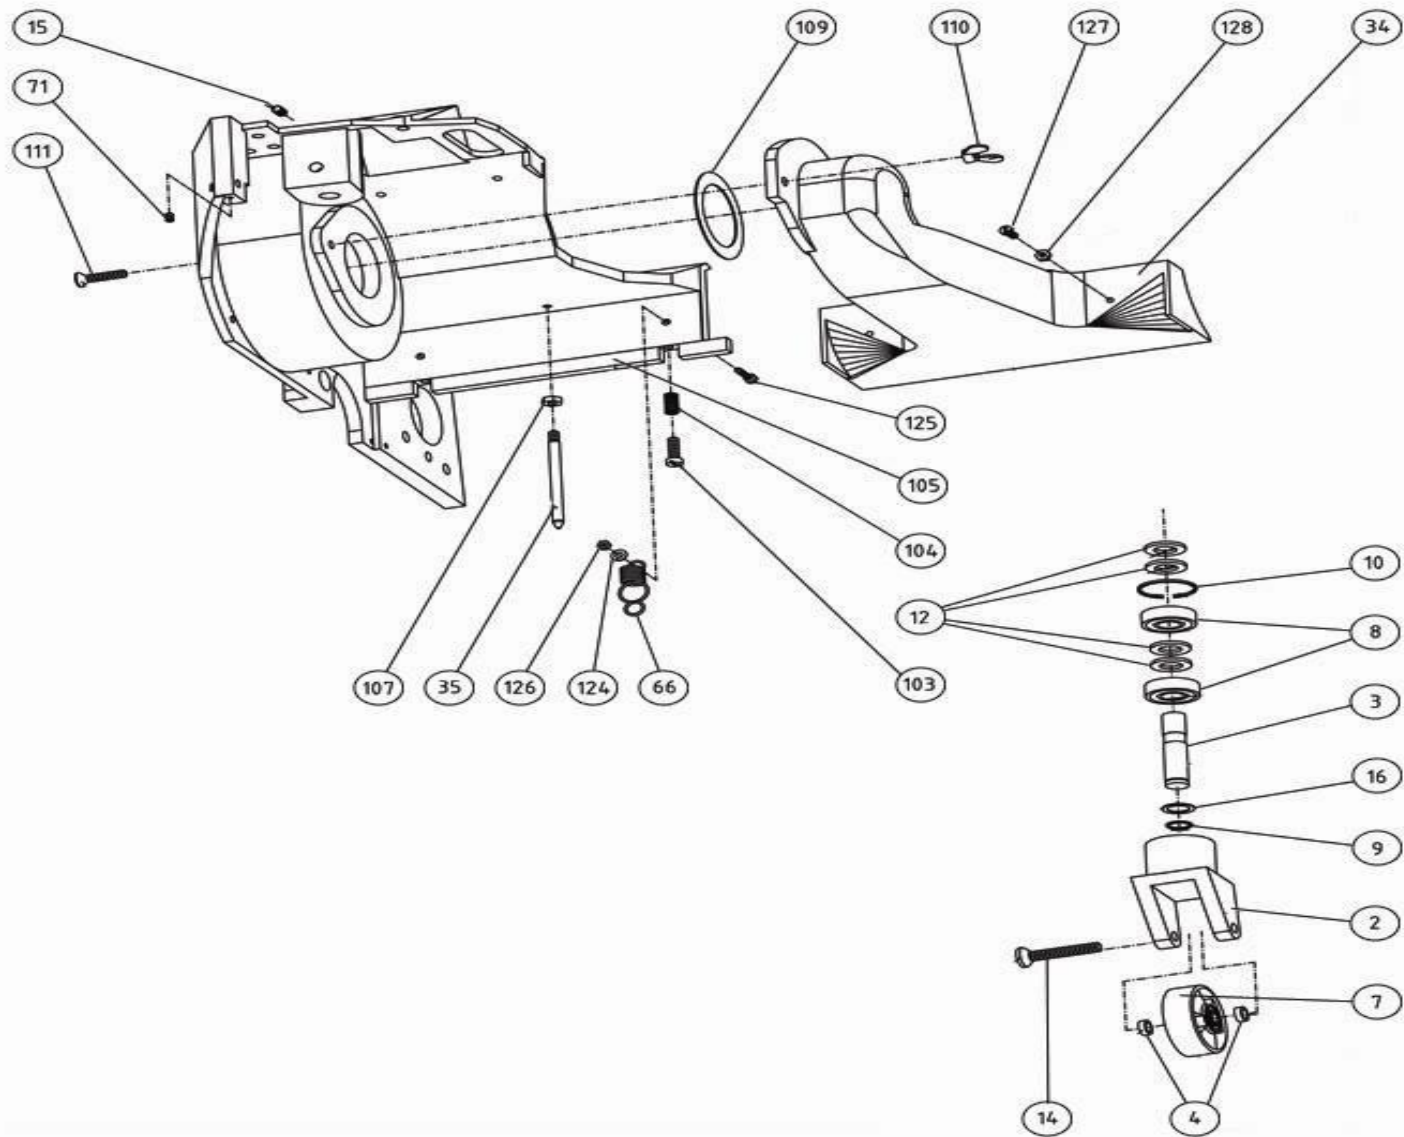

Bona Belt Previous Models AMO110019.3 Belt rear wheel

Bona Belt Previous Models AMO110019.3 Belt rear wheel

.	ASO111534.3	Intake duct complete
002 .	ASO117002.3	Wheel bracket grey
003 .	ASO117003	Axle 17x98
004 .	ASO934028	Spacer 15x10,2x5
007 .	ASO117007	Wheel complete
008 .	ASO916203	Ball bearing 6203-2RSH
009 .	ASO930017	Circlip ring SGA17
010 .	ASO931040	Circlip ring SGH40
012 .	ASO965900	Washer BRB17X30X3 FZB
014 .	ASO953628	Screw MF6S M10x70
015 .	ASO955614	Screw MSK6SS M10X12
016 .	ASO968410	Spacer 17x24x1,0
034 .	ASO111034.3	Intake duct grey
035 .	ASO111035	Guide pin
066 .	ASO111066	Spring
071 .	ASO955412	Screw MSK6SS M6x8
103 .	ASO950519	Screw MCS M8x25 fzb
104 .	ASO941020	Spring TF1x8x20
105 .	ASO928151	Rubber molding 270x10x15 cut
107 .	ASO960500	Nut M6M M8 fzb
109 .	ASO111088	Sealing intake duct 66x88
110 .	ASO962005	Wing nut MVM M8 fzb
111 .	ASO954520	Screw MFS M8X30 fzb
124 .	ASO968002	Spacer DB 6x12,5x0,2

125 .	ASO951418	Screw M6S M6x20 fzb
126 .	ASO960400	Nut M6M M6 fzb
127 .	ASO950416	Screw MCS M6x16 fzb
128 .	ASO960400	Nut M6M M6 fzb