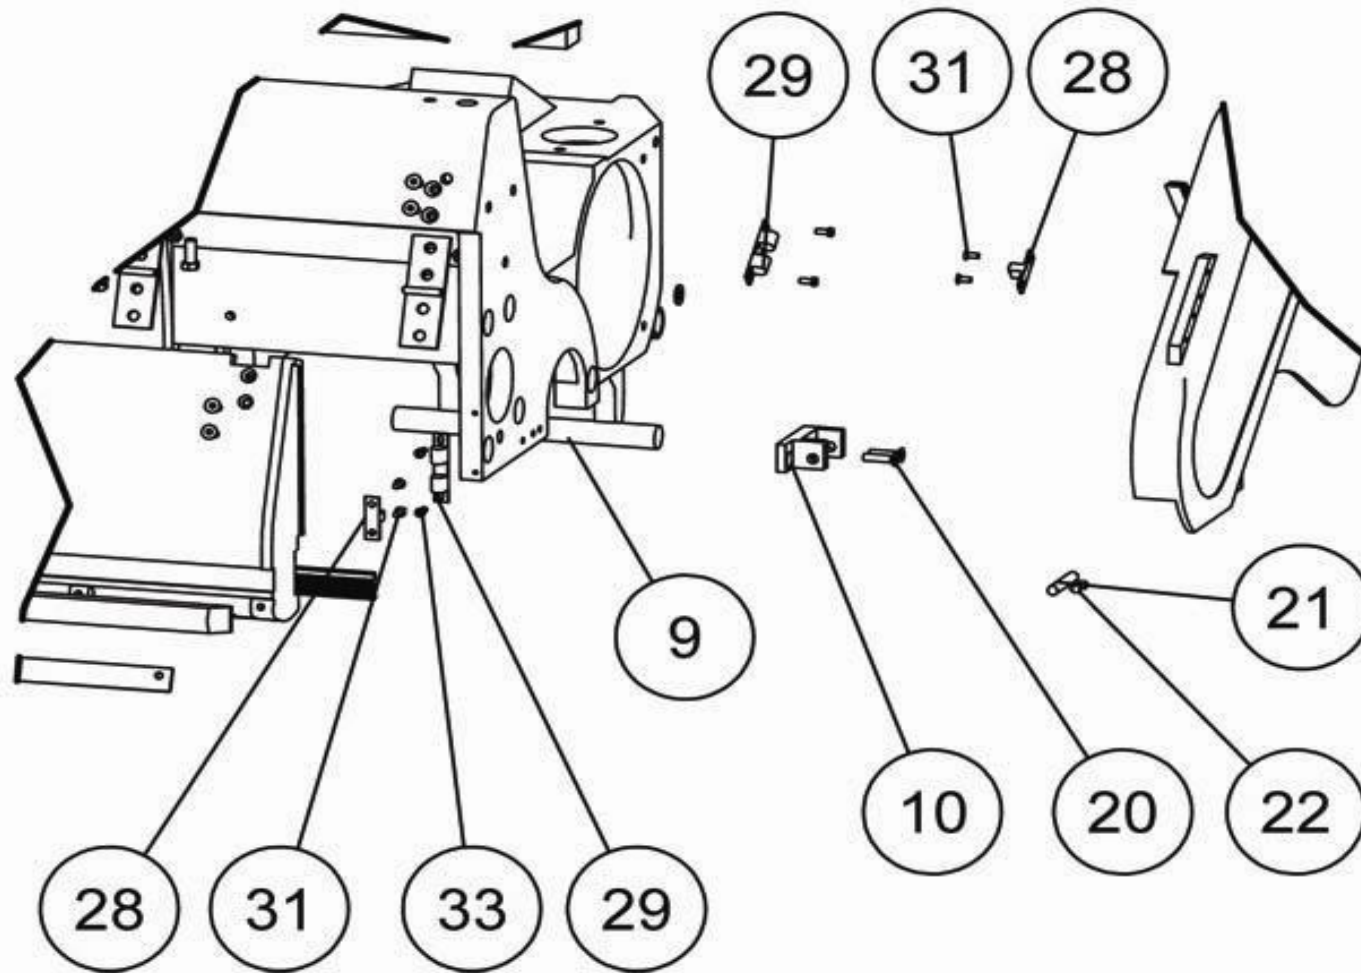

Bona Belt Previous Models AMO110019.3 Belt chassis B

Bona Belt Previous Models AMO110019.3 Belt chassis B

09 .	ASO111036.3	Tilt support grey
10 .	ASO111043.3	Hinge bracket grey
20 .	ASO935550	Cylinder pin 8x50
21 .	ASO953416.3	Screw MF6S M6x16 black
22 .	ASO953416.3	Screw MF6S M6x16 black
28 .	ASO945160	Quick lock (Set)
29 .	ASO945160	Quick lock (Set)
31 .	ASO954213	Screw MFS M4X10 fzb