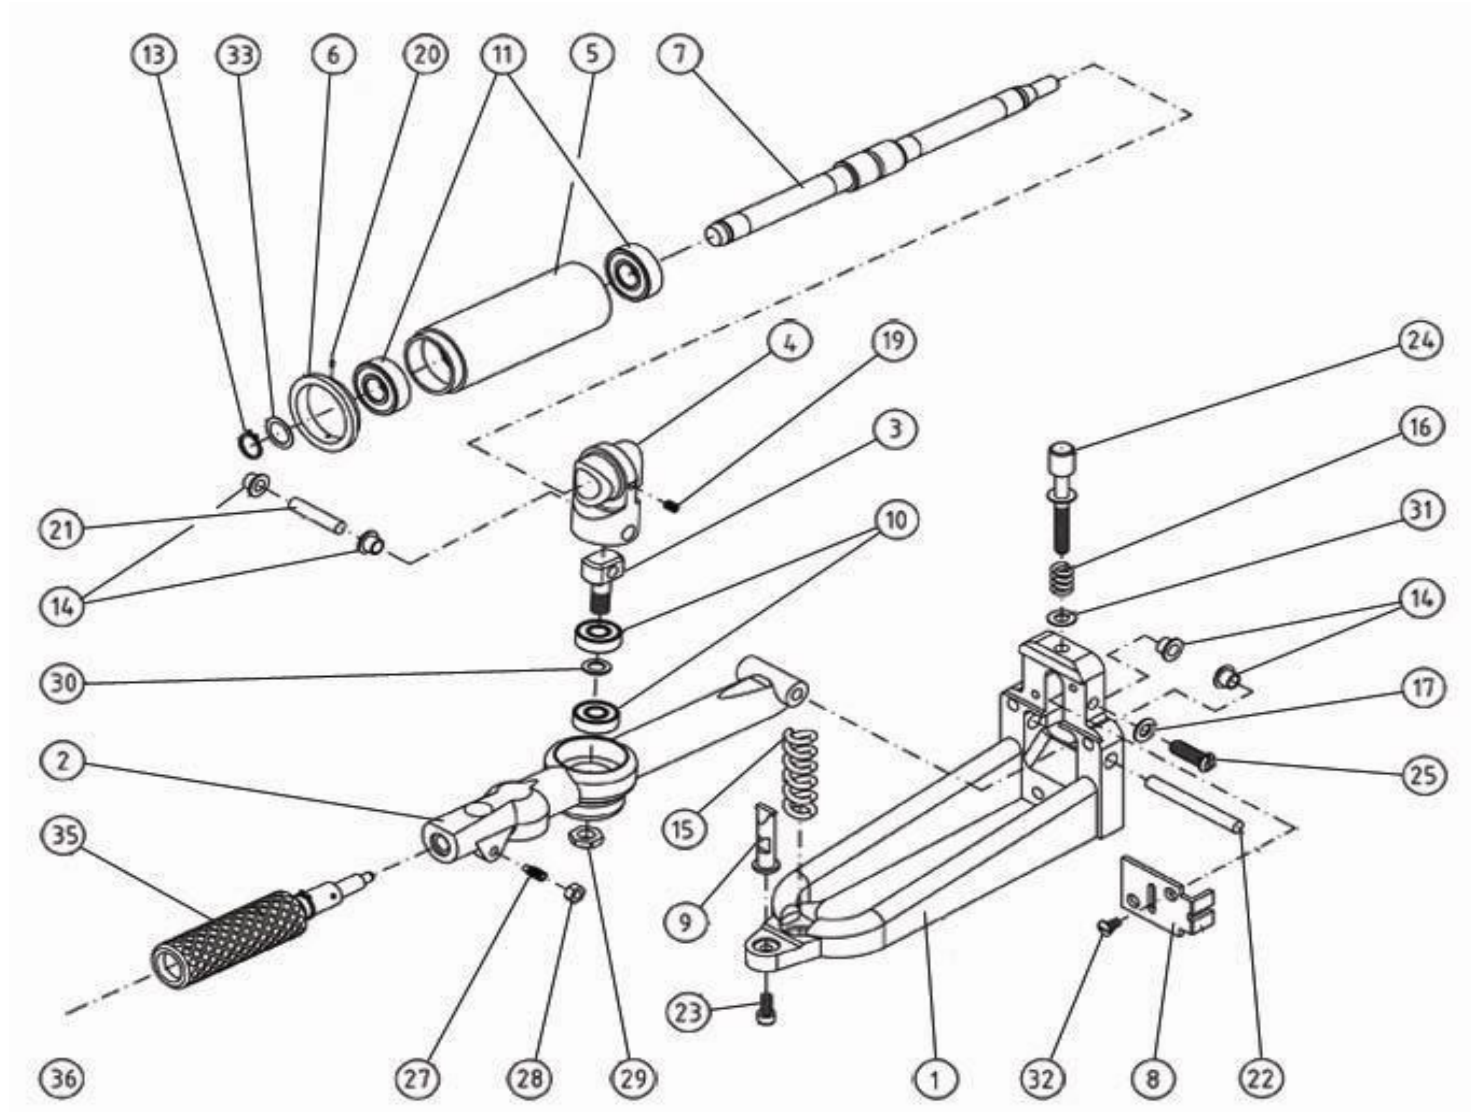

Bona Belt Previous Models AMO110019.3 Belt Tension device

Bona Belt Previous Models AMO110019.3 Belt Tension device

.	ASO113700	Tension device 250 mm compl.
.	ASO113800	Arbor wrench complete
.	ASO113830	TensionRoller w.Bearings Compl
01 .	ASO113701	Bracket
02 .	ASO113702	Arm 250 mm
03 .	ASO113703	Link 23x40
04 .	ASO113704	Balancing support
05 .	ASO113820	Tension roller 250 mm, edge gu
06 .	ASO113706	Edge guiding
07 .	ASO113707	Axle 250 mm
08 .	ASO113708	Adjustment plate
09 .	ASO113709	Stop 15x45
10 .	ASO916000	Ball bearing 6000-2RSH
11 .	ASO916202	Ball bearing 6202-2RSH/C3
13 .	ASO930015	Circlip ring SGA15
14 .	ASO948008	Sleeve BM 0808 tensioner rolle
15 .	ASO941080	Spring TF 2,5x22x80
16 .	ASO941027	Spring TF 1,6xDM10x27
17 .	ASO943500	Spring 8,2x16x0,8
19 .	ASO956312	Screw MS 6SS M5X8
20 .	ASO936009	Spring pin FRP 2x4
21 .	ASO935540	Cylinder pin 8x40
22 .	ASO935570	Cylindric pin 8x70

23 .	ASO952415	Screw MC6S M6x14 fzb
24 .	ASO113724	Fine adjustment screw 14x80
25 .	ASO113725	Rough adjustment screw 12x28
27 .	ASO957415	Screw MT6SS M6X16
28 .	ASO960400	Nut M6M M6 fzb
29 .	ASO960060	Nut ML6M M10 fzb
30 .	ASO965600	Washer BRB 10,5X22X2 FZB
31 .	ASO965500	Washer
32 .	ASO958082	Screw LKCS steel 5X10 fzb
33 .	ASO968305	Spacer 15x21x0,5
34 .	ASO113801	Weight
35 .	ASO113805	Arbor wrench with pin compl.